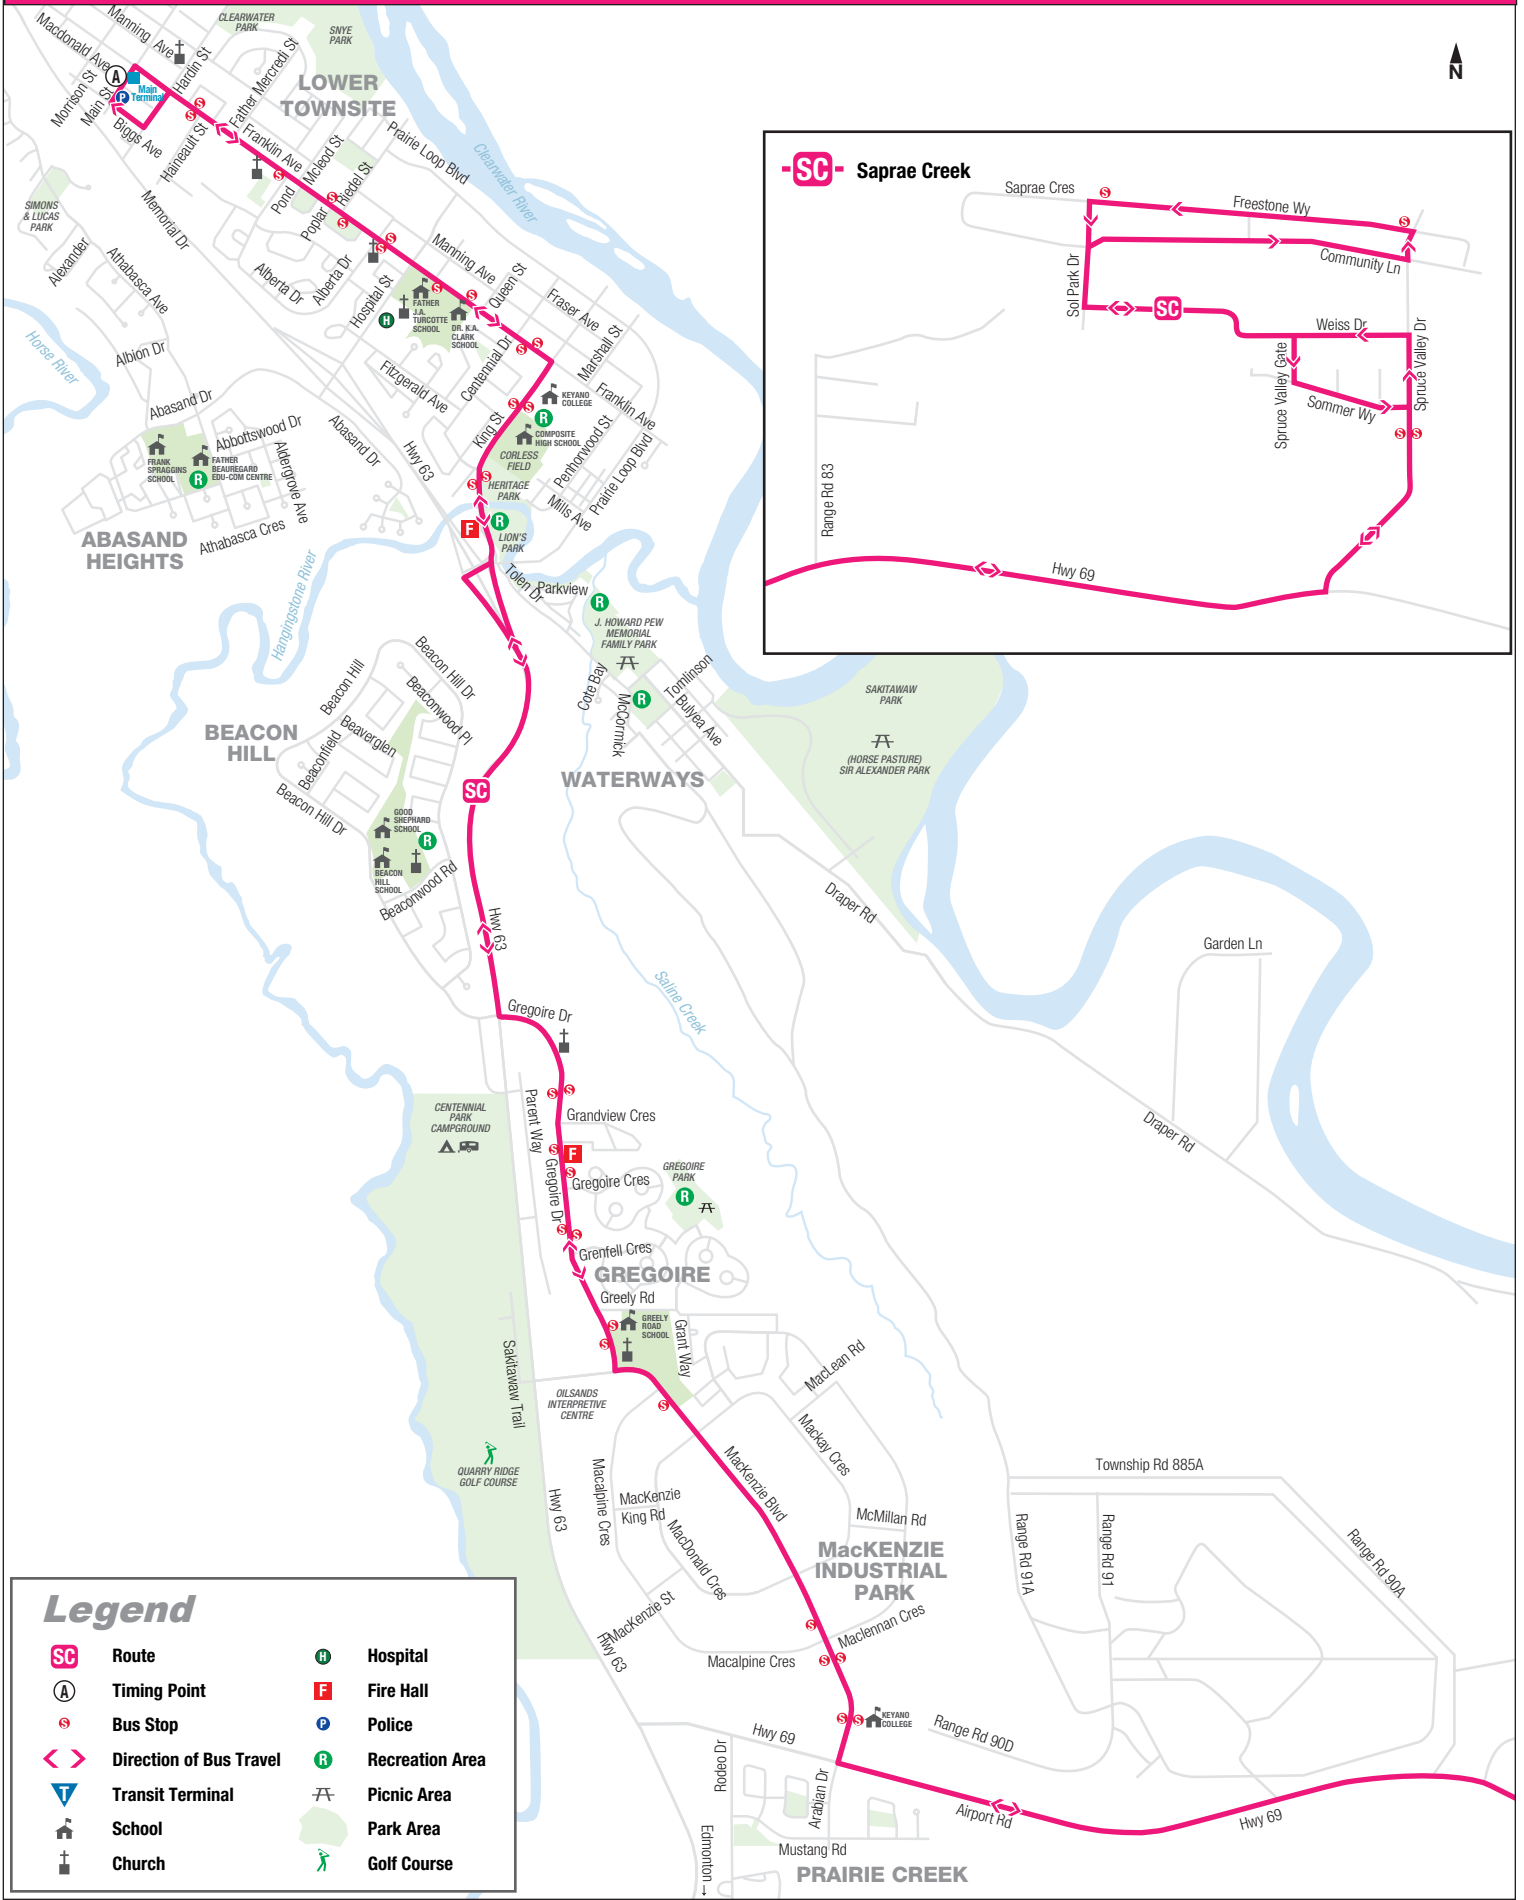

# Saprae Creek

**Legend**

Route	Hospital
Timing Point	Fire Hall
Bus Stop	Police
Direction of Bus Travel	Recreation Area
Transit Terminal	Picnic Area
School	Park Area
Church	Golf Course