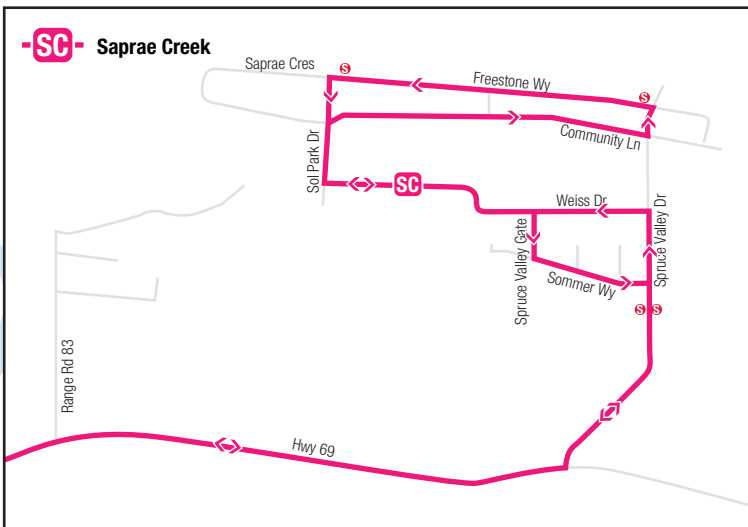

# Saprae Creek

**Legend**

Route	Hospital
Timing Point	Fire Hall
Bus Stop	Police
Direction of Bus Travel	Recreation Area
Transit Terminal	Picnic Area
School	Park Area
Church	Golf Course