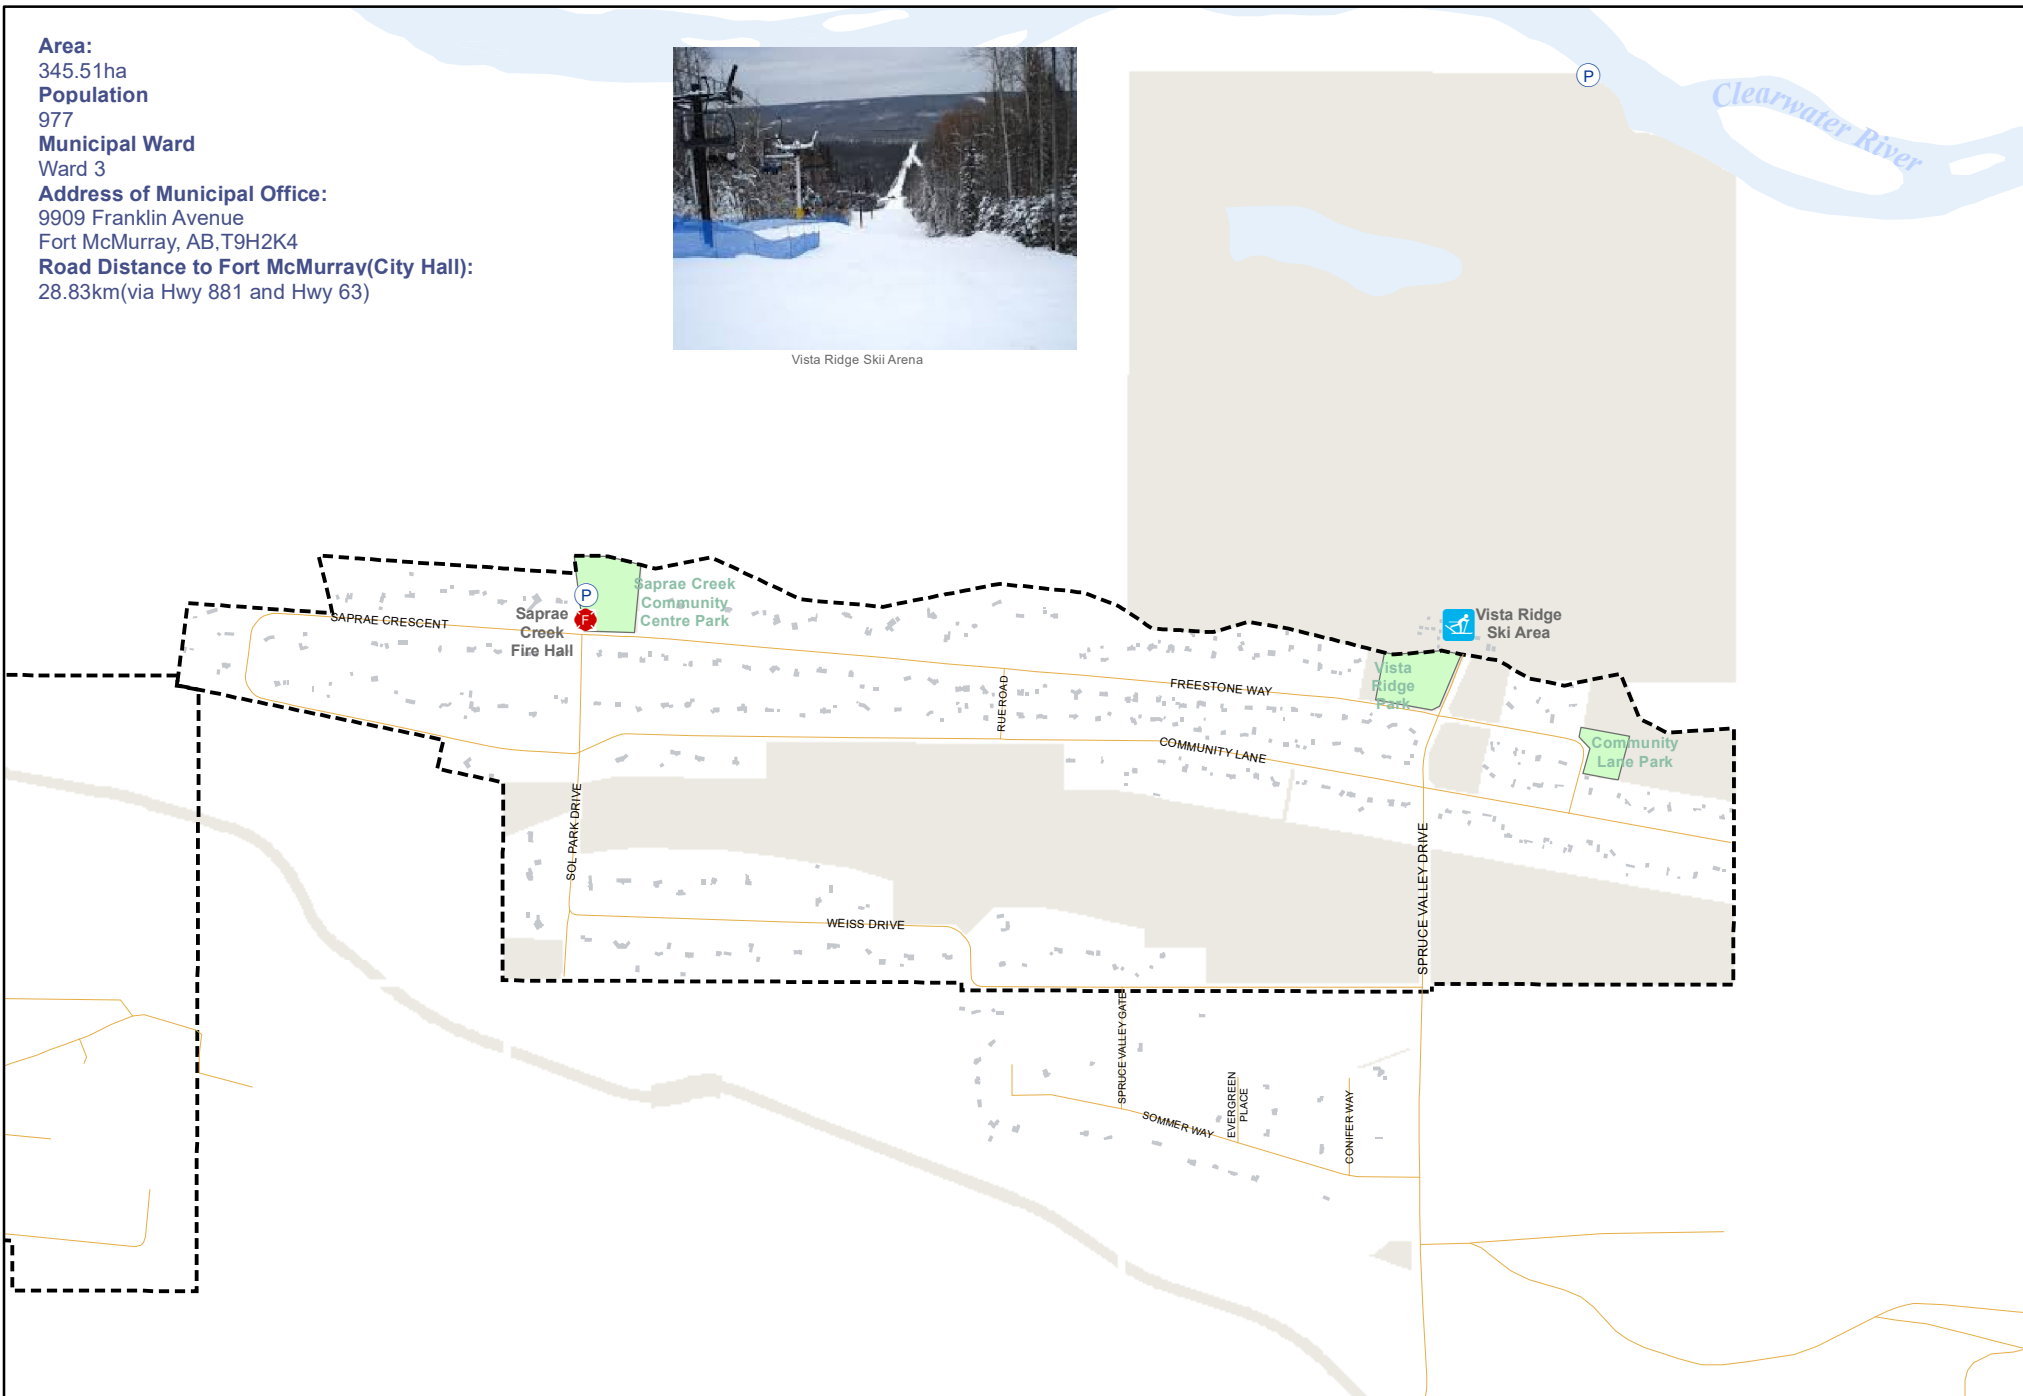

Area:
 345.51ha
Population
 977
Municipal Ward
 Ward 3
Address of Municipal Office:
 9909 Franklin Avenue
 Fort McMurray, AB, T9H2K4
Road Distance to Fort McMurray(City Hall):
 28.83km(via Hwy 881 and Hwy 63)

Vista Ridge Skii Arena

SAPRAE CREEK ESTATES

- Transit Stop
- Fire Hall
- Pumphouse
- Highway
- Road
- Building Footprint
- Community Boundary
- Park Space
- Municipal Land