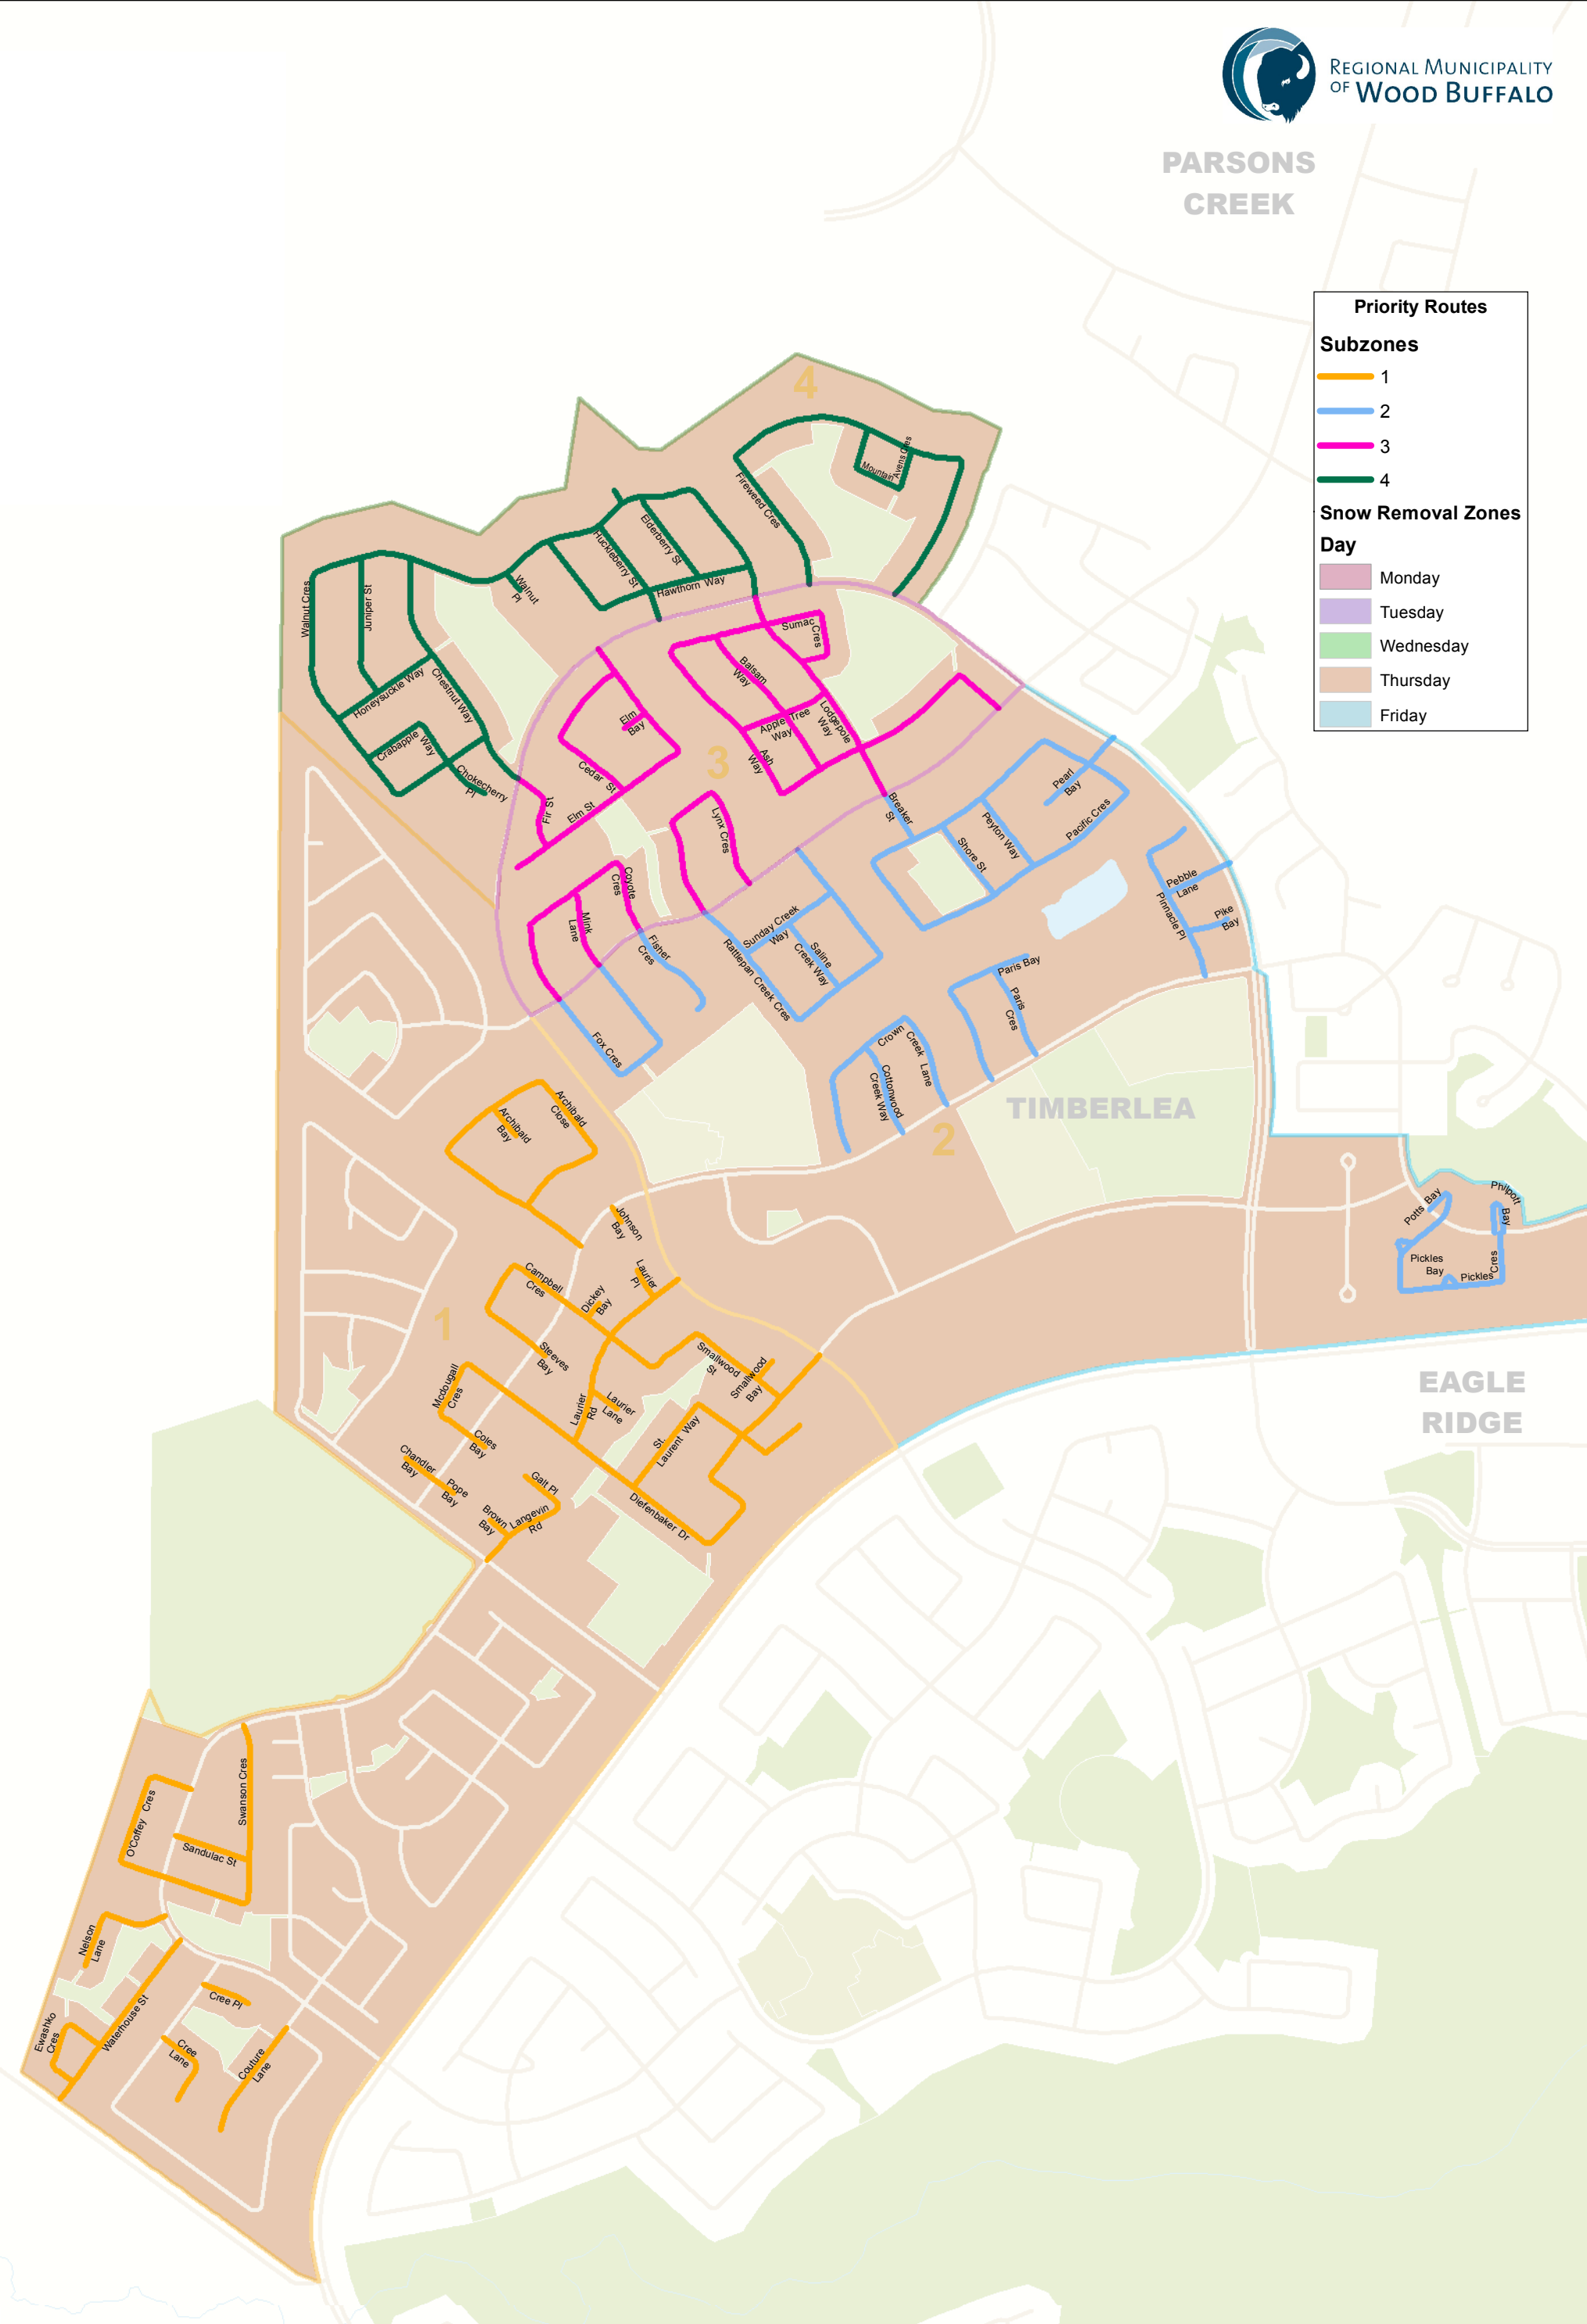

PARSONS CREEK

Priority Routes

Subzones

- 1
- 2
- 3
- 4

Snow Removal Zones

Day

- Monday
- Tuesday
- Wednesday
- Thursday
- Friday

Winter Operations

Thursday Snow Plowed Streets