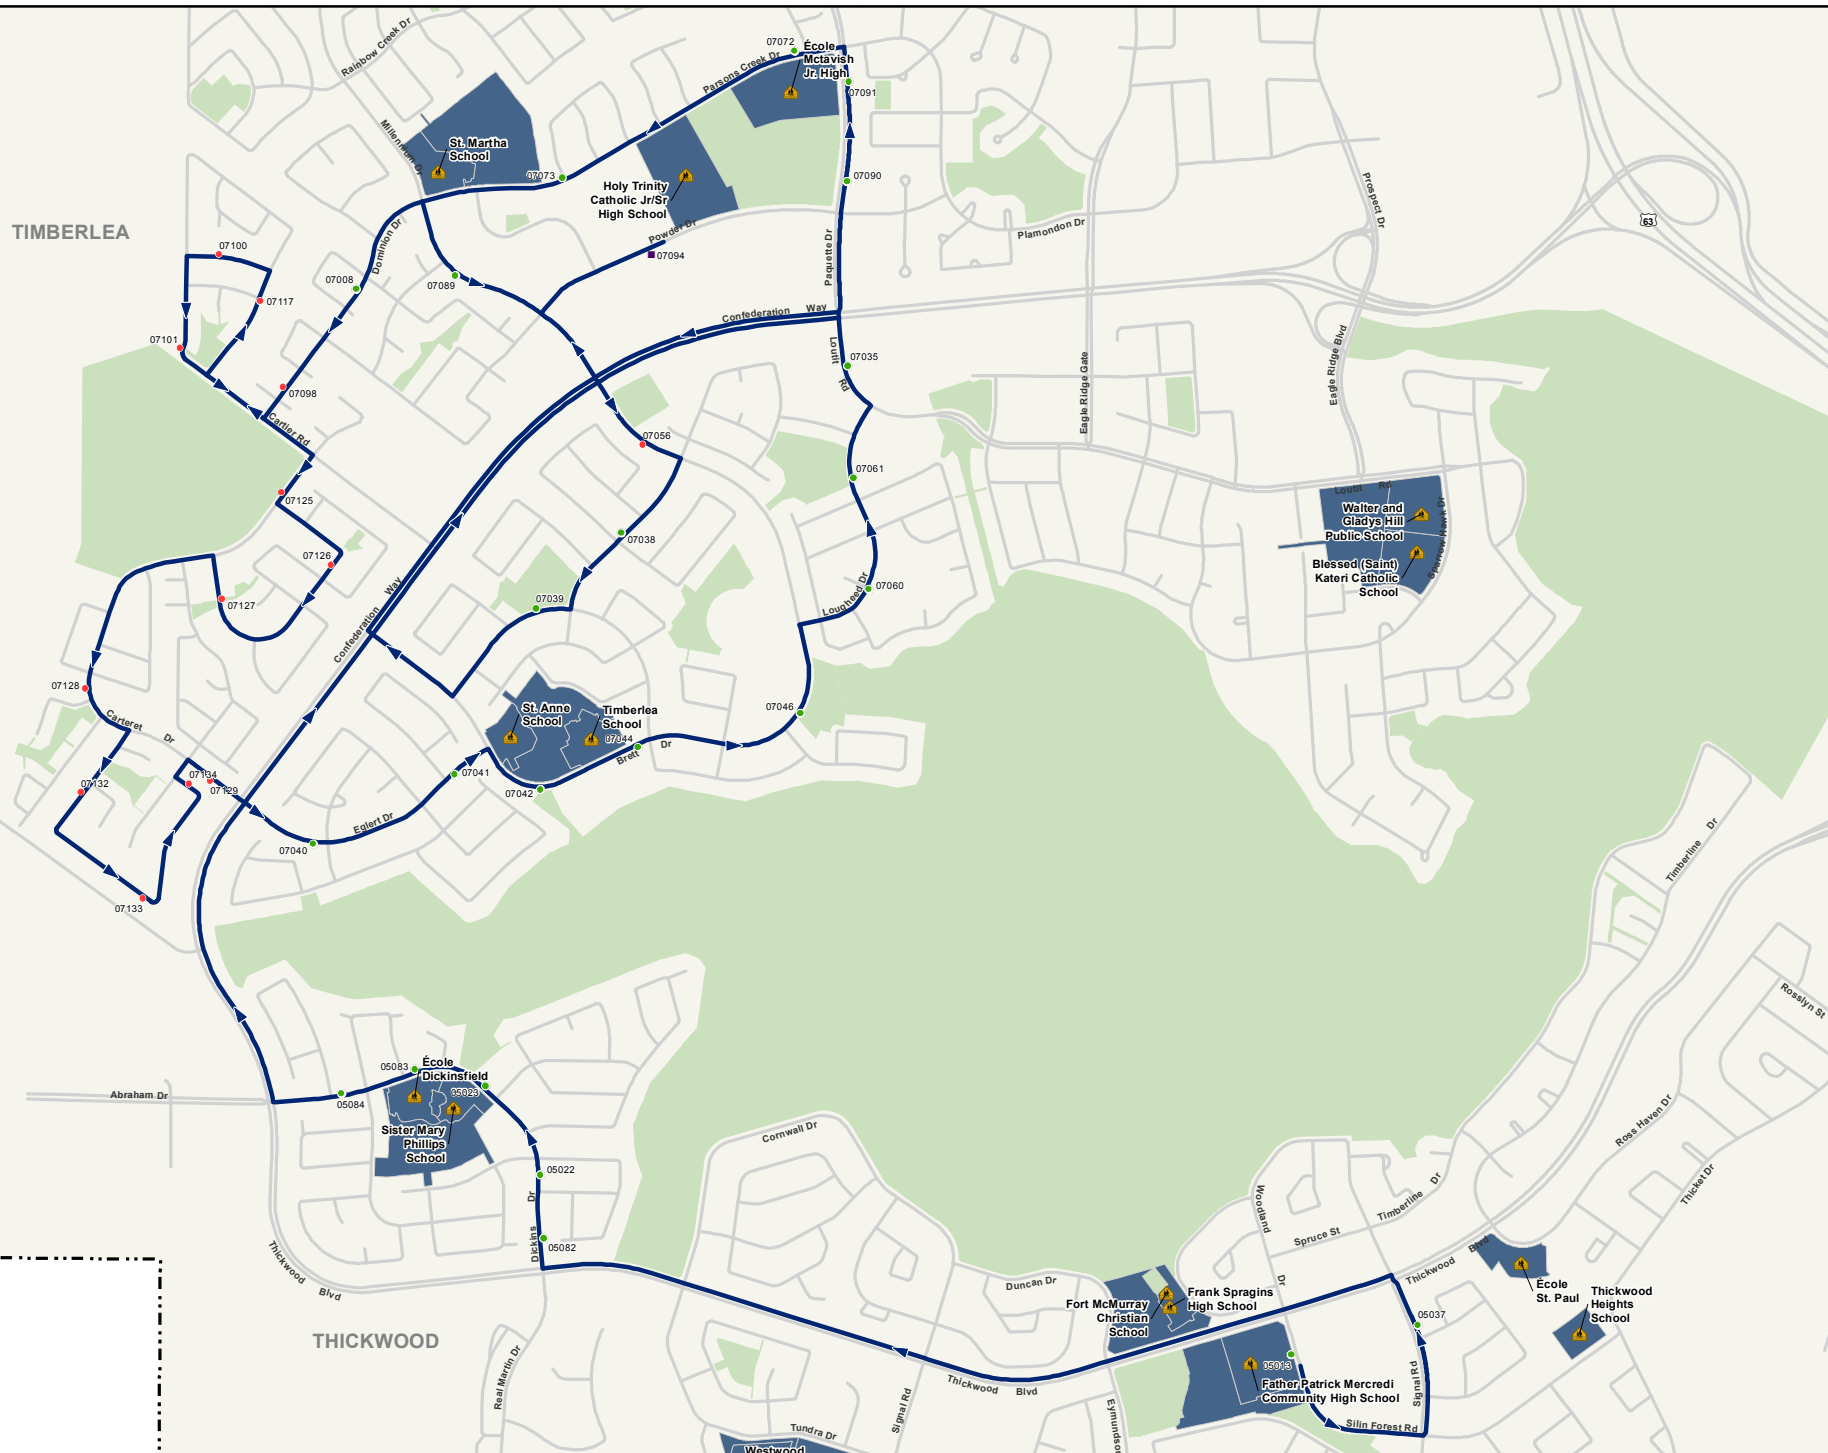

TIMBERLEA

- Heated Shelter
- Unheated Shelter
- Transit Stops
- Terminal
- Bus Route
- Roads
- Community Boundary
- Education Facilities
- Parks

**RMWB TRANSIT
ROUTE 9 PM
FATHER MERCREDI**