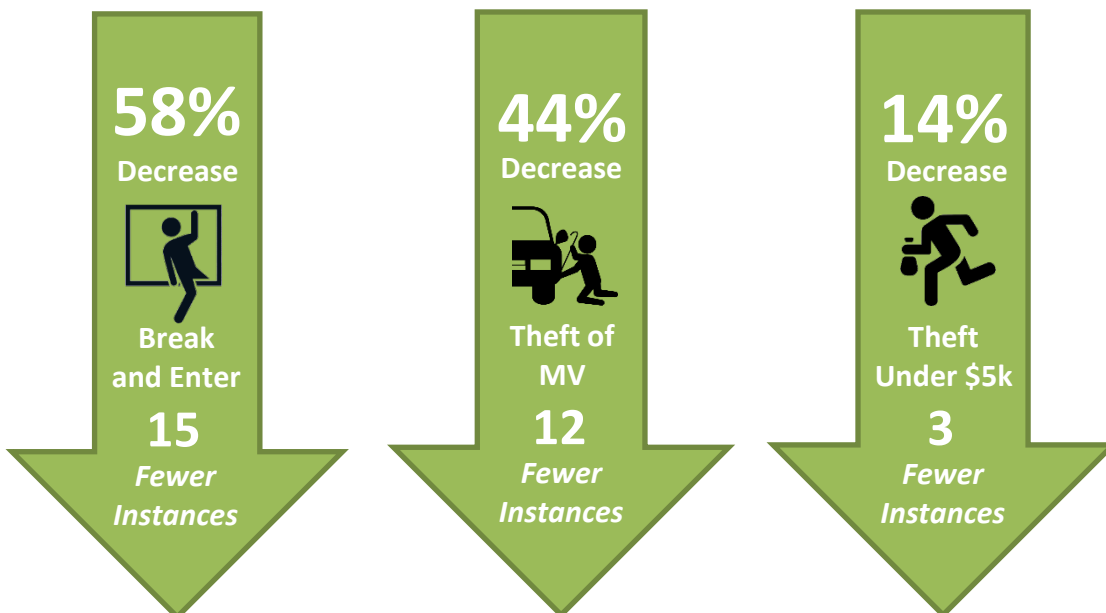

Select Property Crime

The data contained in this document was obtained from PROS, which is a live database. As such, some of the information presented could differ slightly from any past or future reports regarding the same time period.