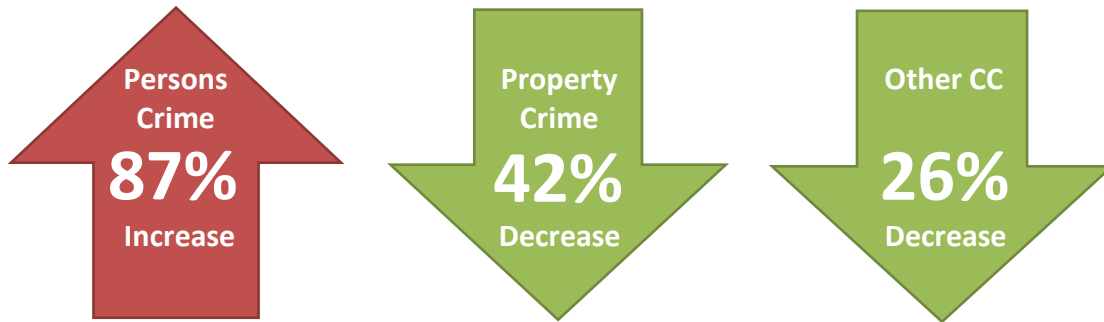

Wood Buffalo Provincial Crime Gauge

2025 vs. 2024
January to January

Criminal Code Offences