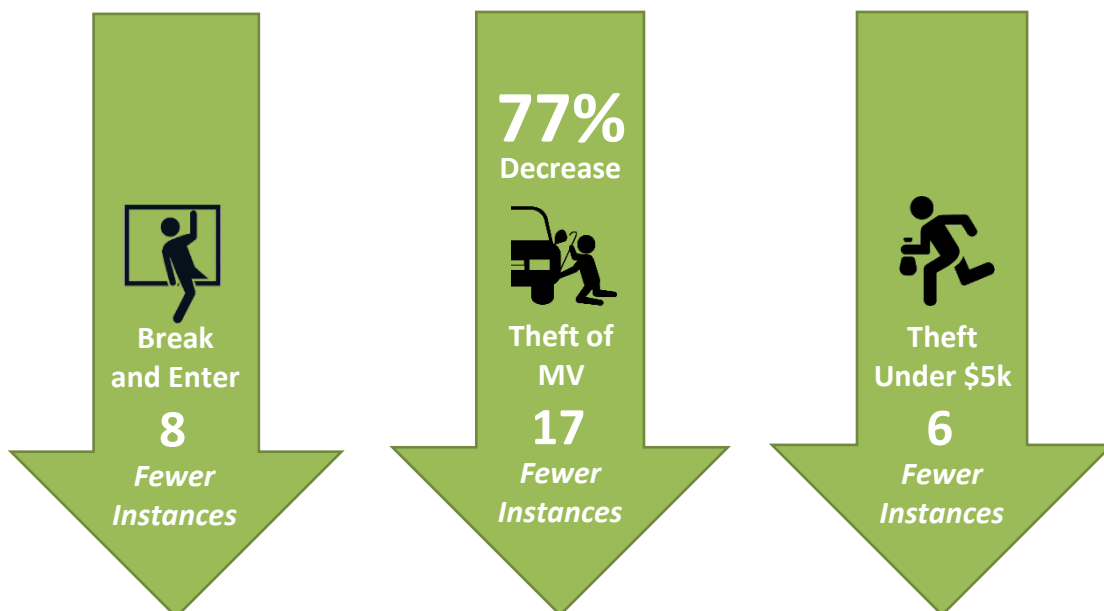

Select Property Crime

The data contained in this document was obtained from PROS, which is a live database. As such, some of the information presented could differ slightly from any past or future reports regarding the same time period.