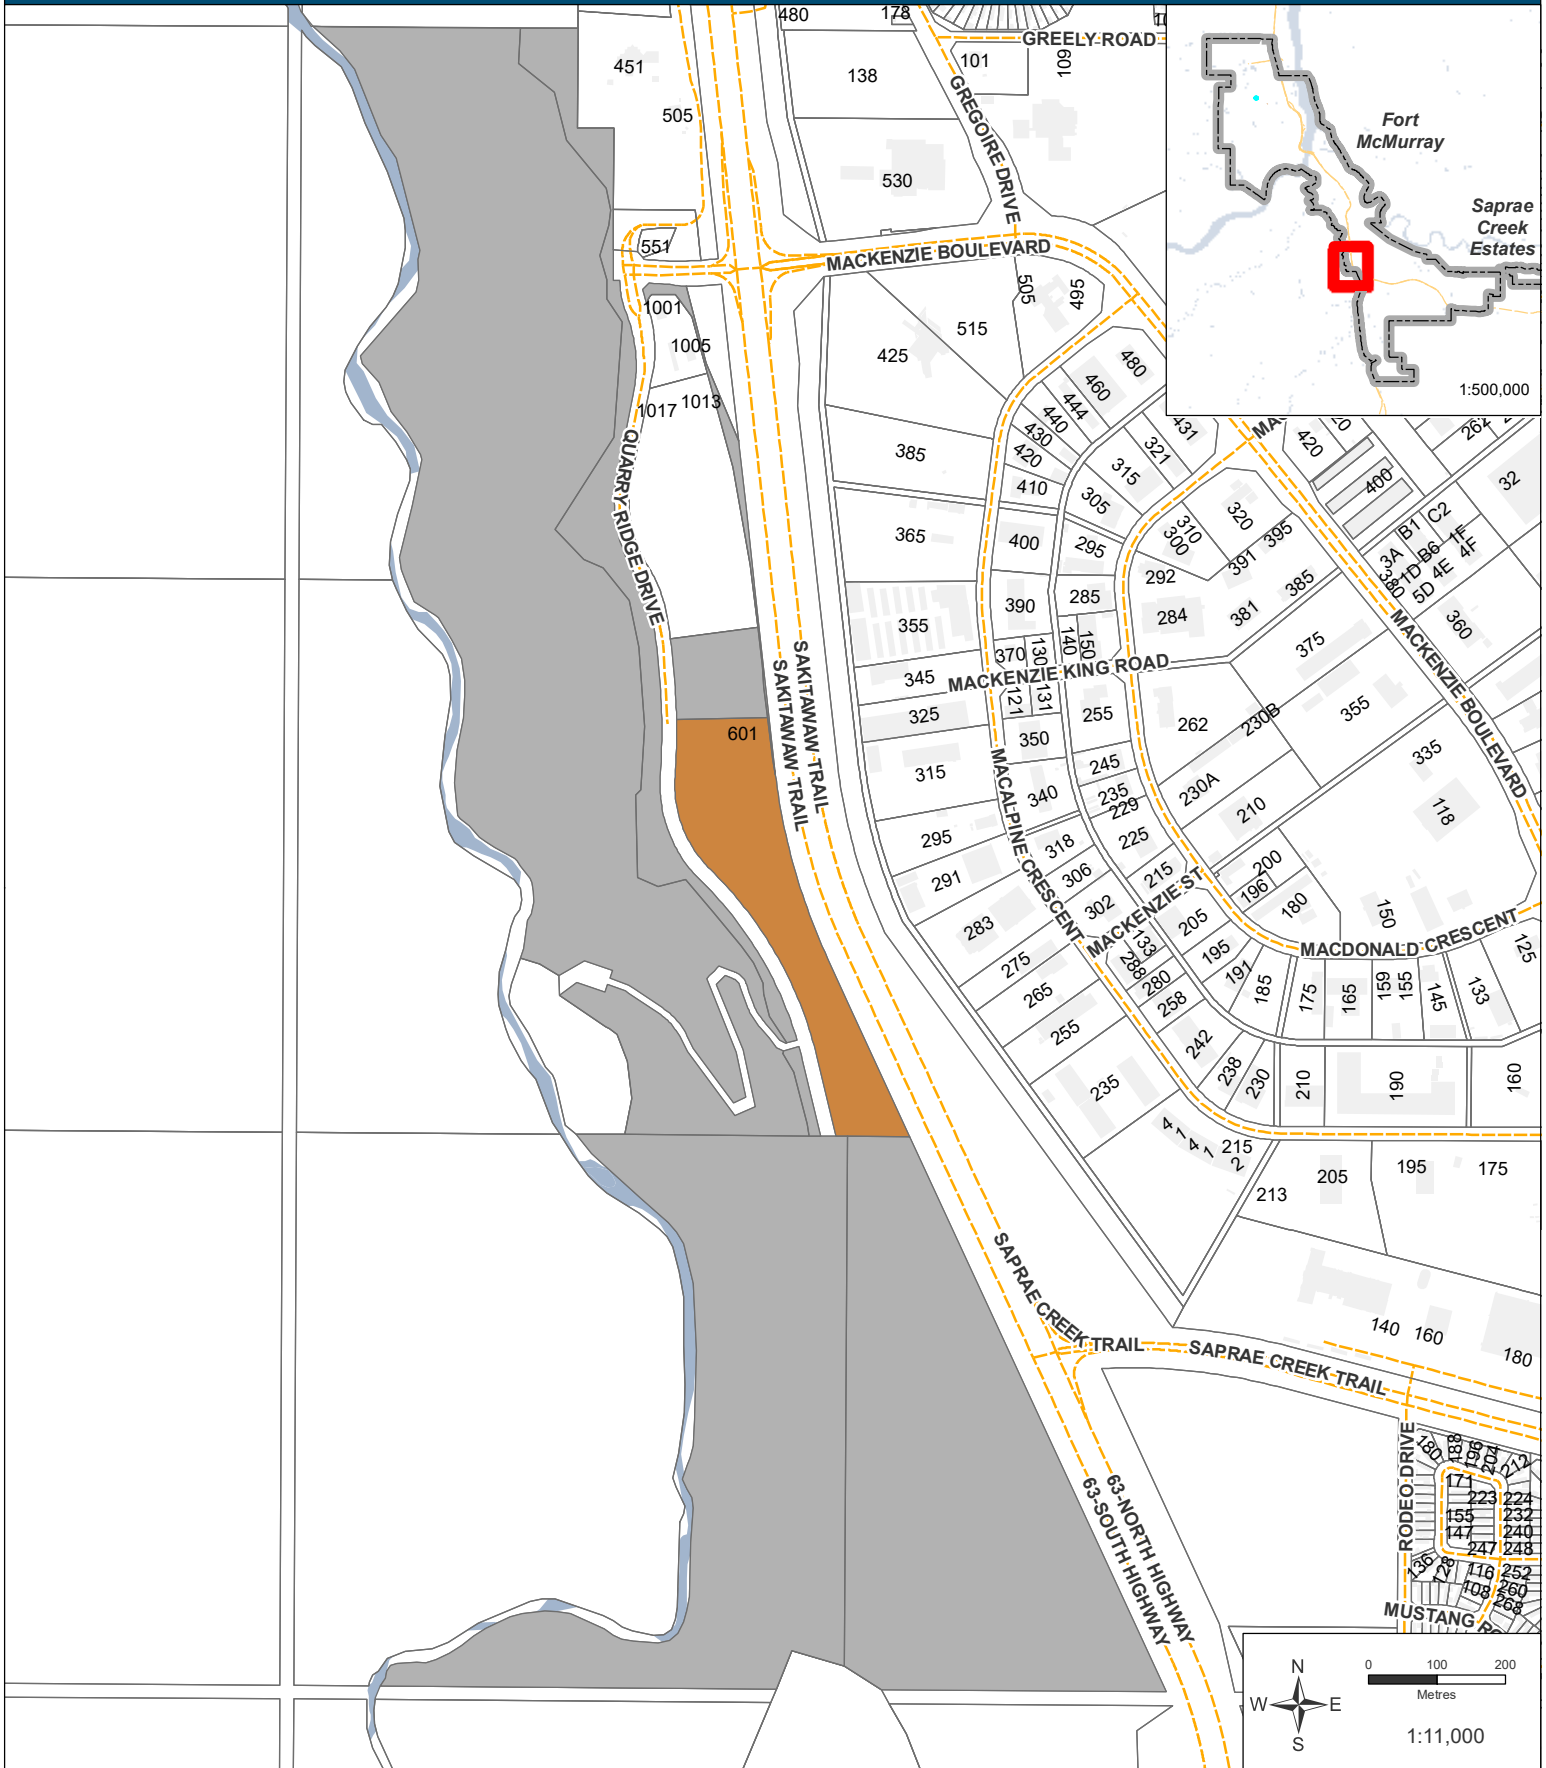

SUBJECT PROPERTY MAP

Notification

- Subject Area
- Adjacent Owners within 60m
- Survey Parcels

601 Sakitawaw Trail, Fort McMurray
Lot 3, Block 1, Plan 1922052