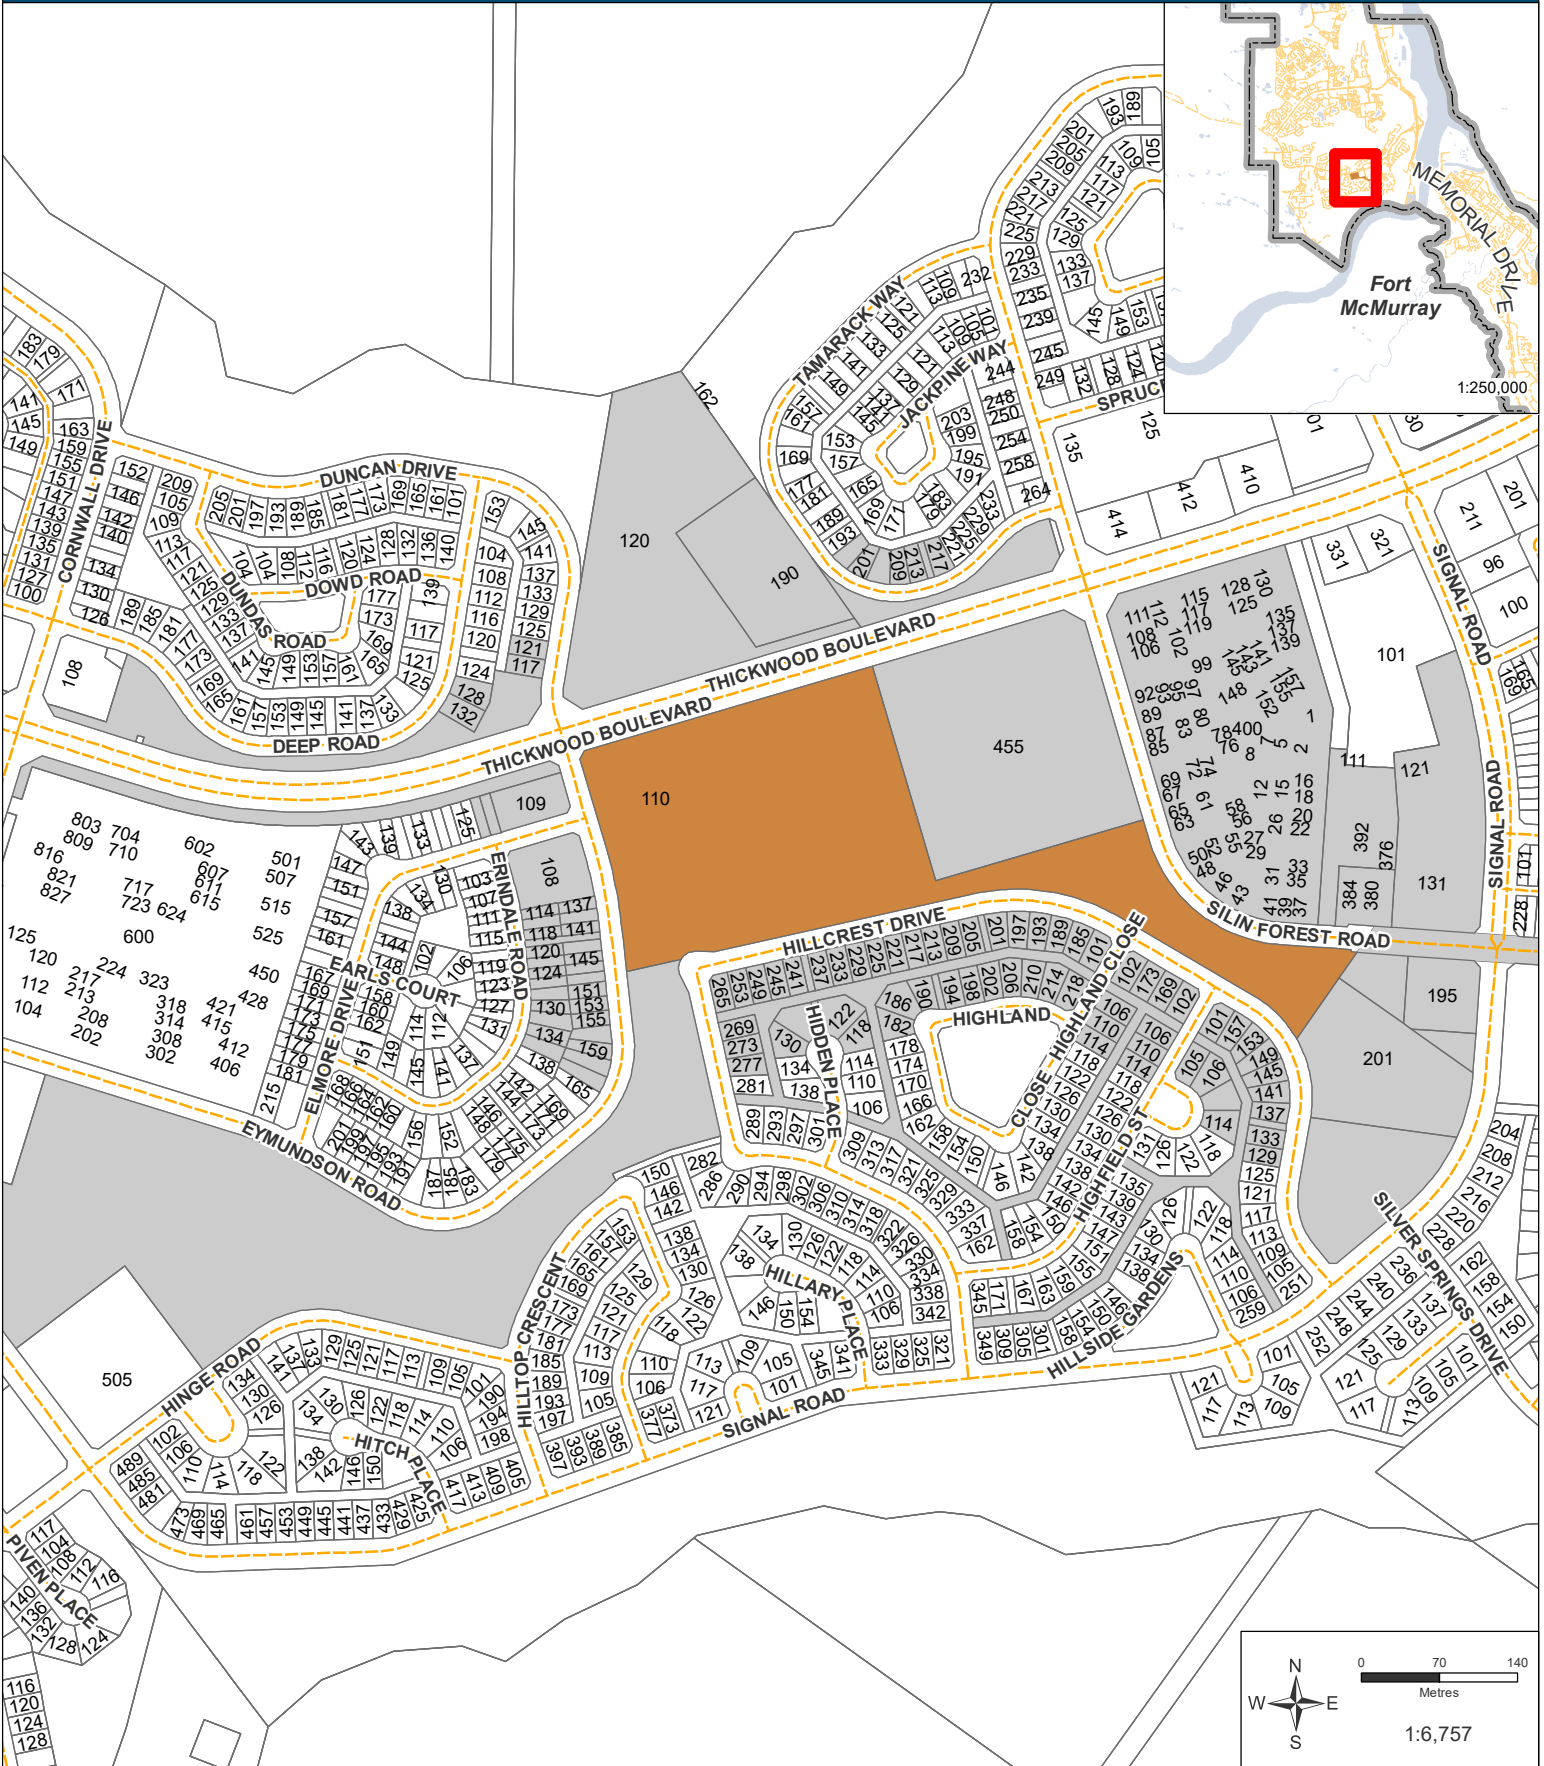

SUBJECT PROPERTY MAP

Notification

- Adjacent Owners within 100m
- Subject Area
- Survey Parcels

110 Eymundson Road
Lot 9MR, Plan 822 1088