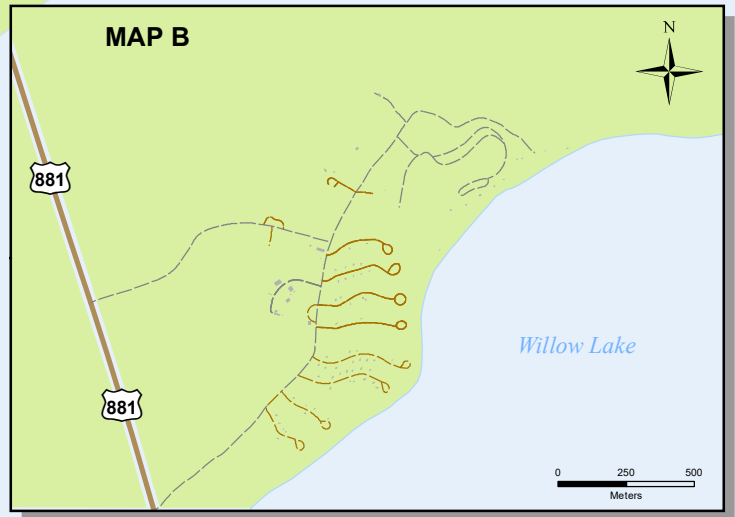

See Map B

Gregoire Lake Provincial Park

to HWY 63

Willow Lake

Gregoire Avenue

881

Gregoire Lake Estates Firepit

Aspen Crescent

Gregoire Avenue

Poplar Crescent

Gregoire Lake Estates Reservoir

Gregoire Lake Estates Pumphouse

Gregoire Lake Estates Park

to Anzac

Population(2021)

217

Municipal Ward

Ward 4

Address of Municipal Office:

105B-4 Christina Drive

Anzac, AB, T0P1J0

Road Distance to Fort McMurray(9909 Franklin Avenue):

35.87km(via Hwy 881 and Hwy 63)

GREGOIRE LAKE ESTATES

- Highway
- Main Road
- Building Outline
- Water Feature
- Community Boundary
- Survey Parcels
- Municipal Land
- Municipal Park
- Provincial Park
- Recreation Amenity