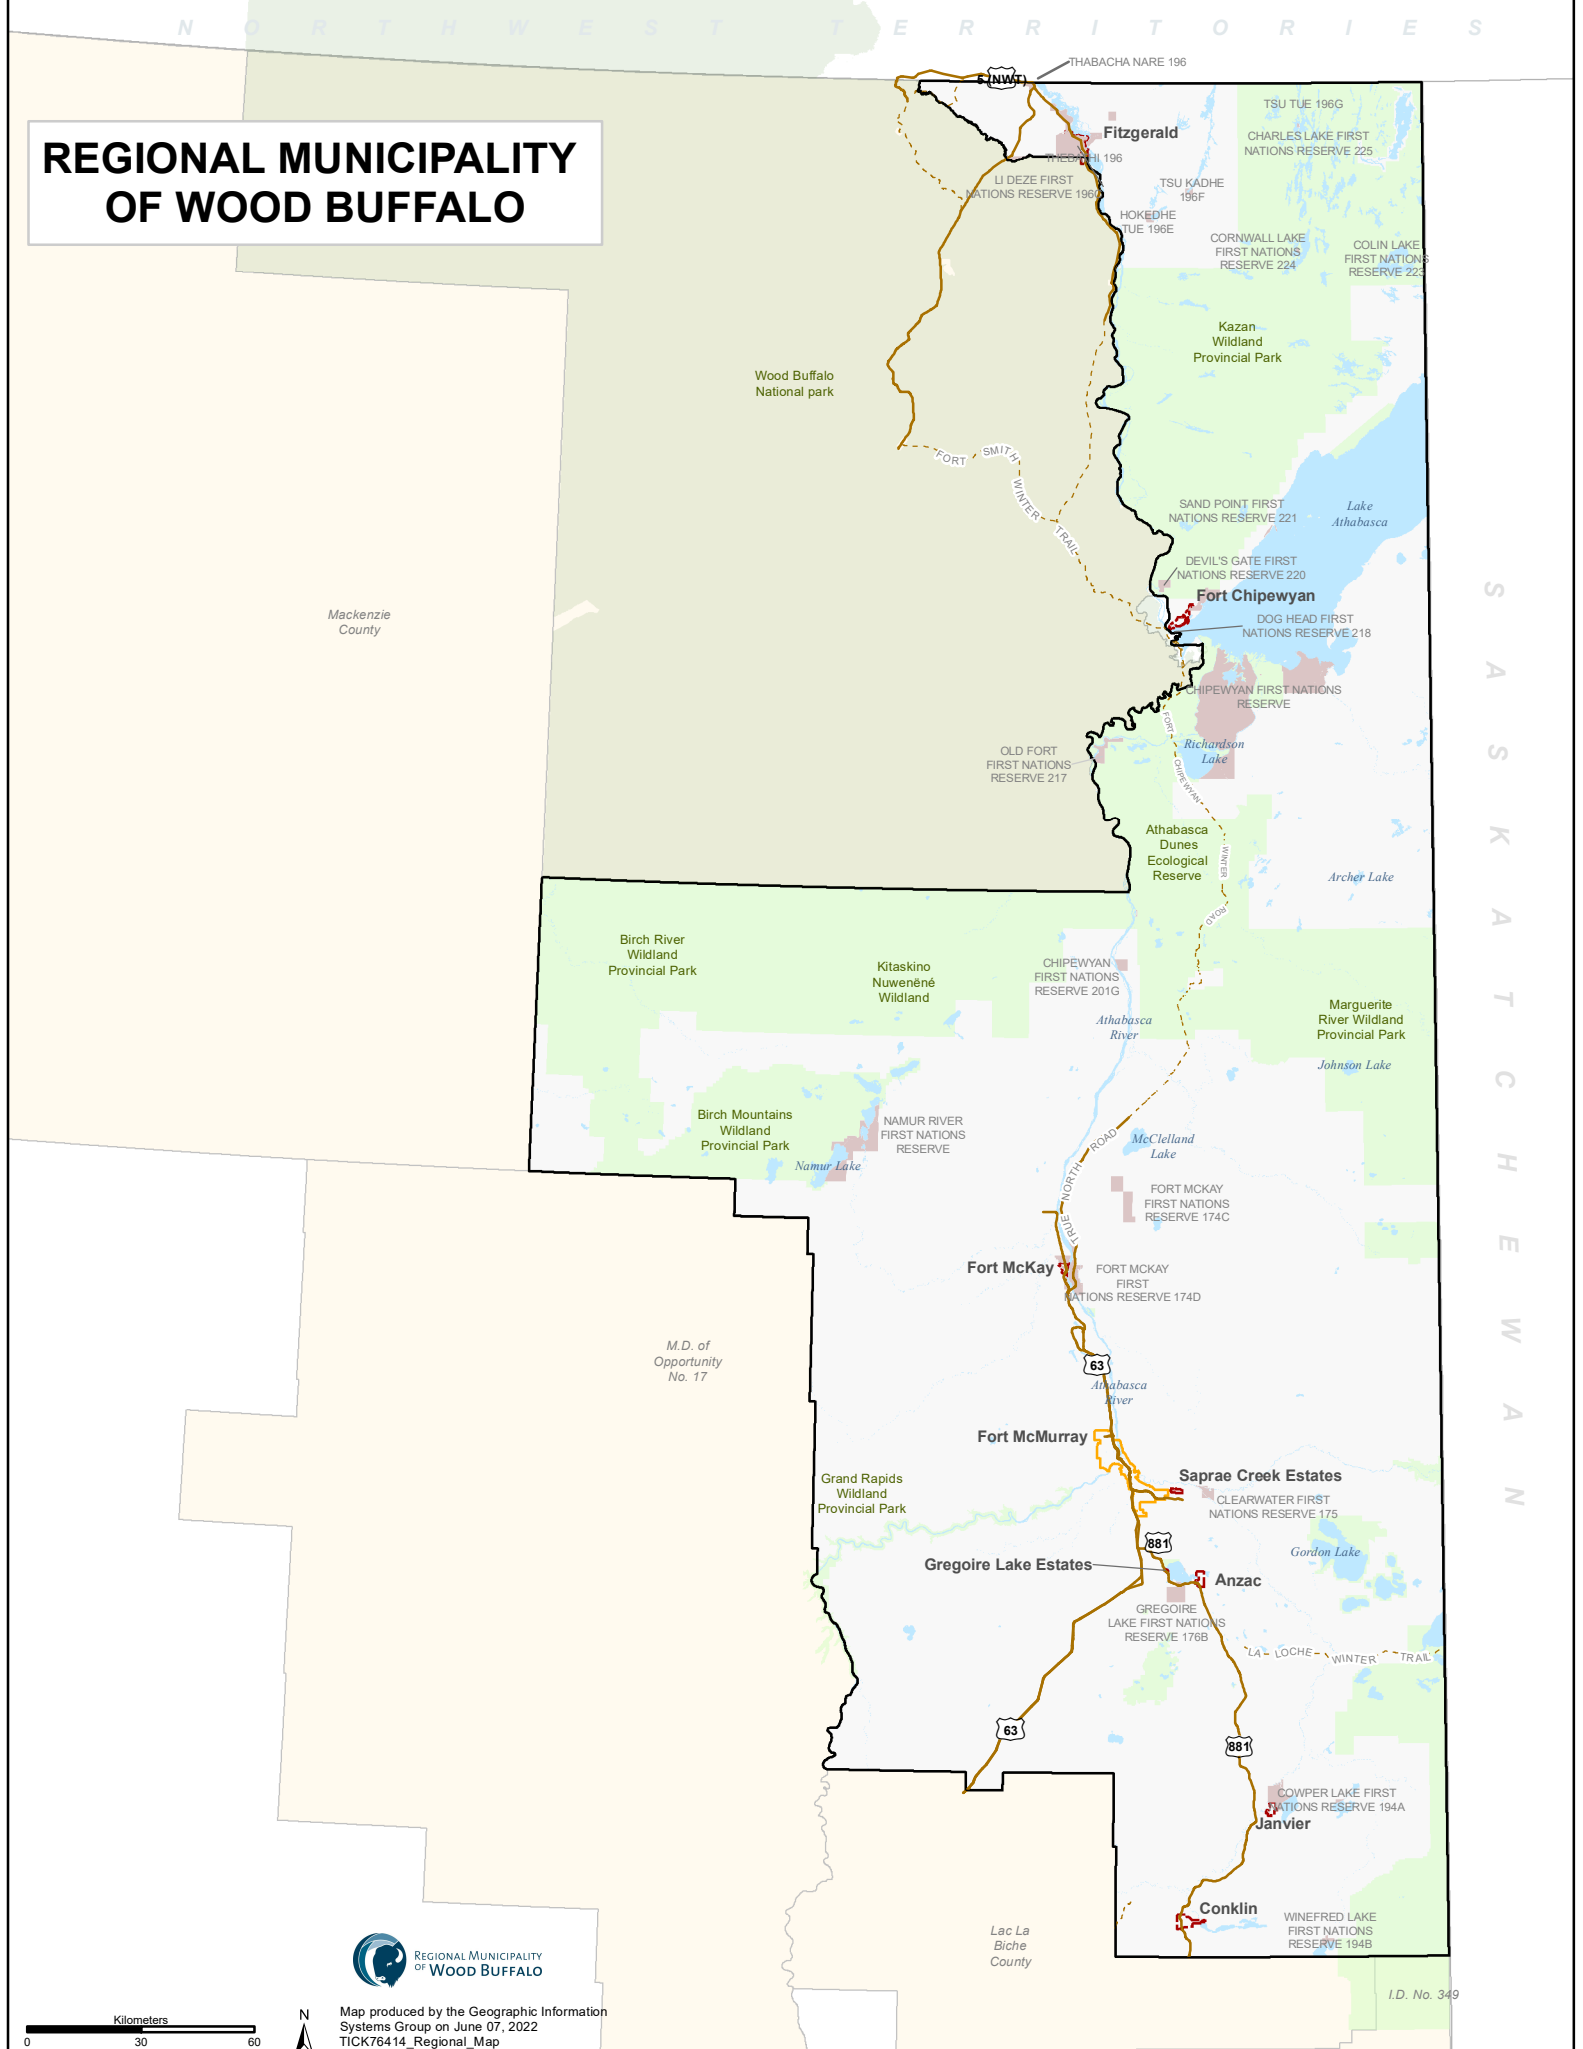

REGIONAL MUNICIPALITY OF WOOD BUFFALO

Map produced by the Geographic Information Systems Group on June 07, 2022
TICK76414_Regional_Map