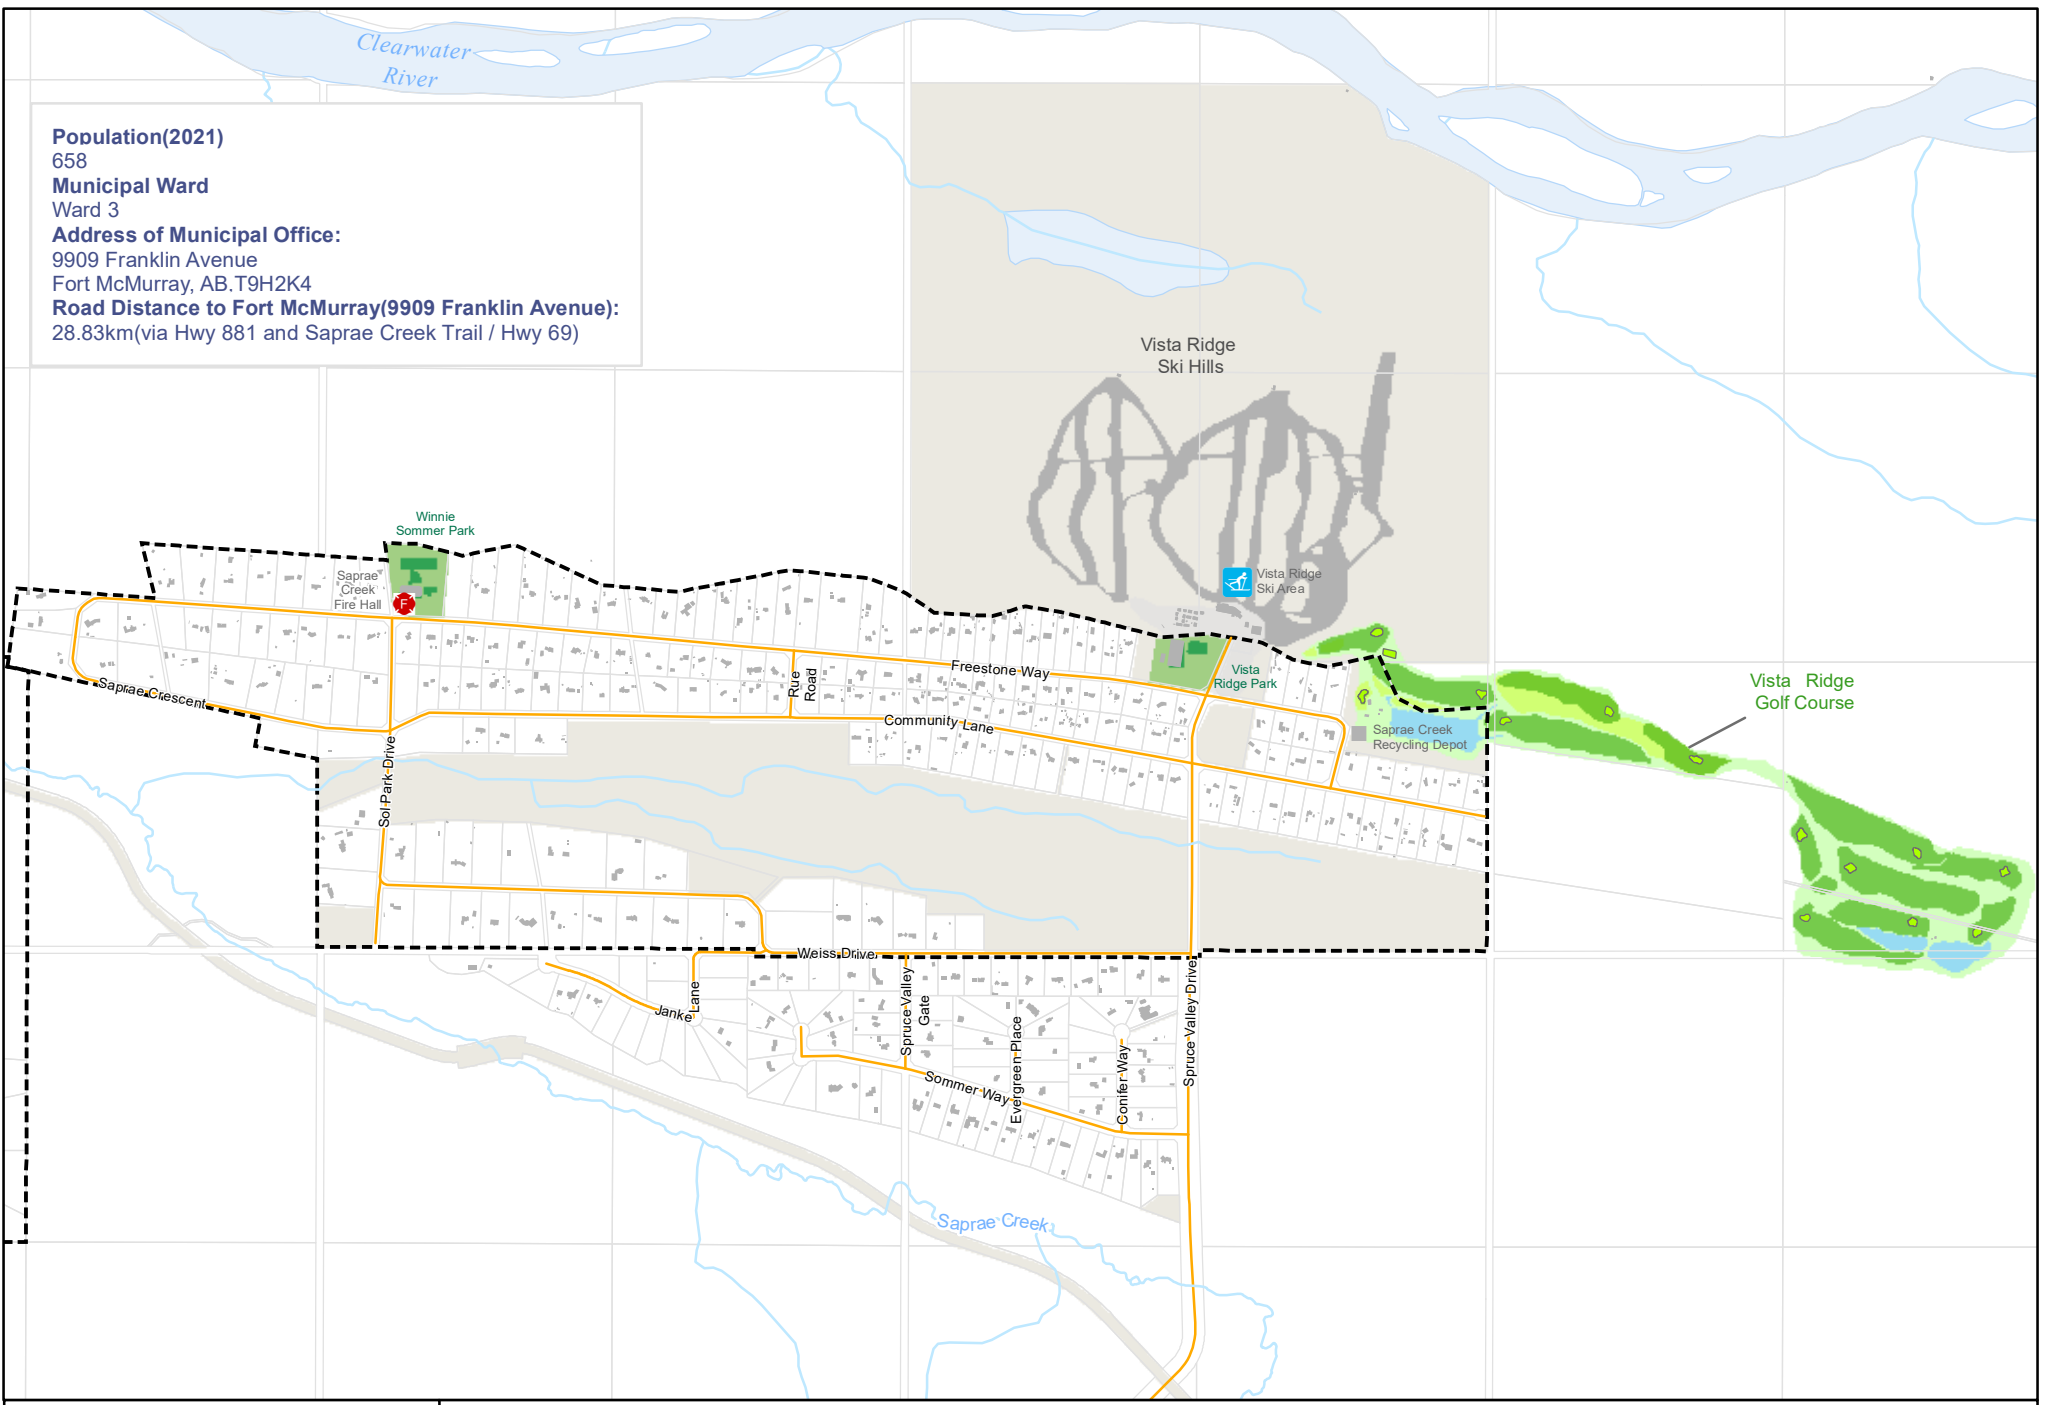

Population(2021)

658

Municipal Ward

Ward 3

Address of Municipal Office:

9909 Franklin Avenue

Fort McMurray, AB. T9H2K4

Road Distance to Fort McMurray(9909 Franklin Avenue):

28.83km(via Hwy 881 and Saprae Creek Trail / Hwy 69)

SAPRAE CREEK ESTATES

-  Fire Hall
-  Ski Area
-  Building Outline
-  Main Road
-  Water Line
-  Water Feature
-  Survey Parcels
-  Community Boundary
-  Municipal Land
-  Municipal Park
-  Recreation Amenity