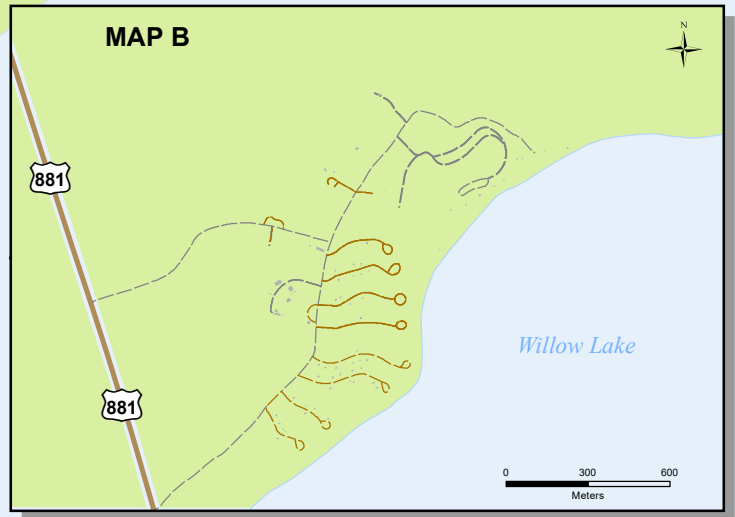

See Map B

Gregoire Lake Provincial Park

Population(2018)

204

Municipal Ward

Ward 4

Address of Municipal Office:

105B-4 Christina Drive

Anzac, AB, T0P1J0

Road Distance to Fort McMurray(9909 Franklin Avenue):

35.87km(via Hwy 881 and Hwy 63)

GREGOIRE LAKE ESTATES

Highway	Building Outline	Municipal Land
Main Road	Water Feature	Municipal Park
Other Roads	Community Boundary	Provincial Park
Driveways	Survey Parcels	Recreation Amenity