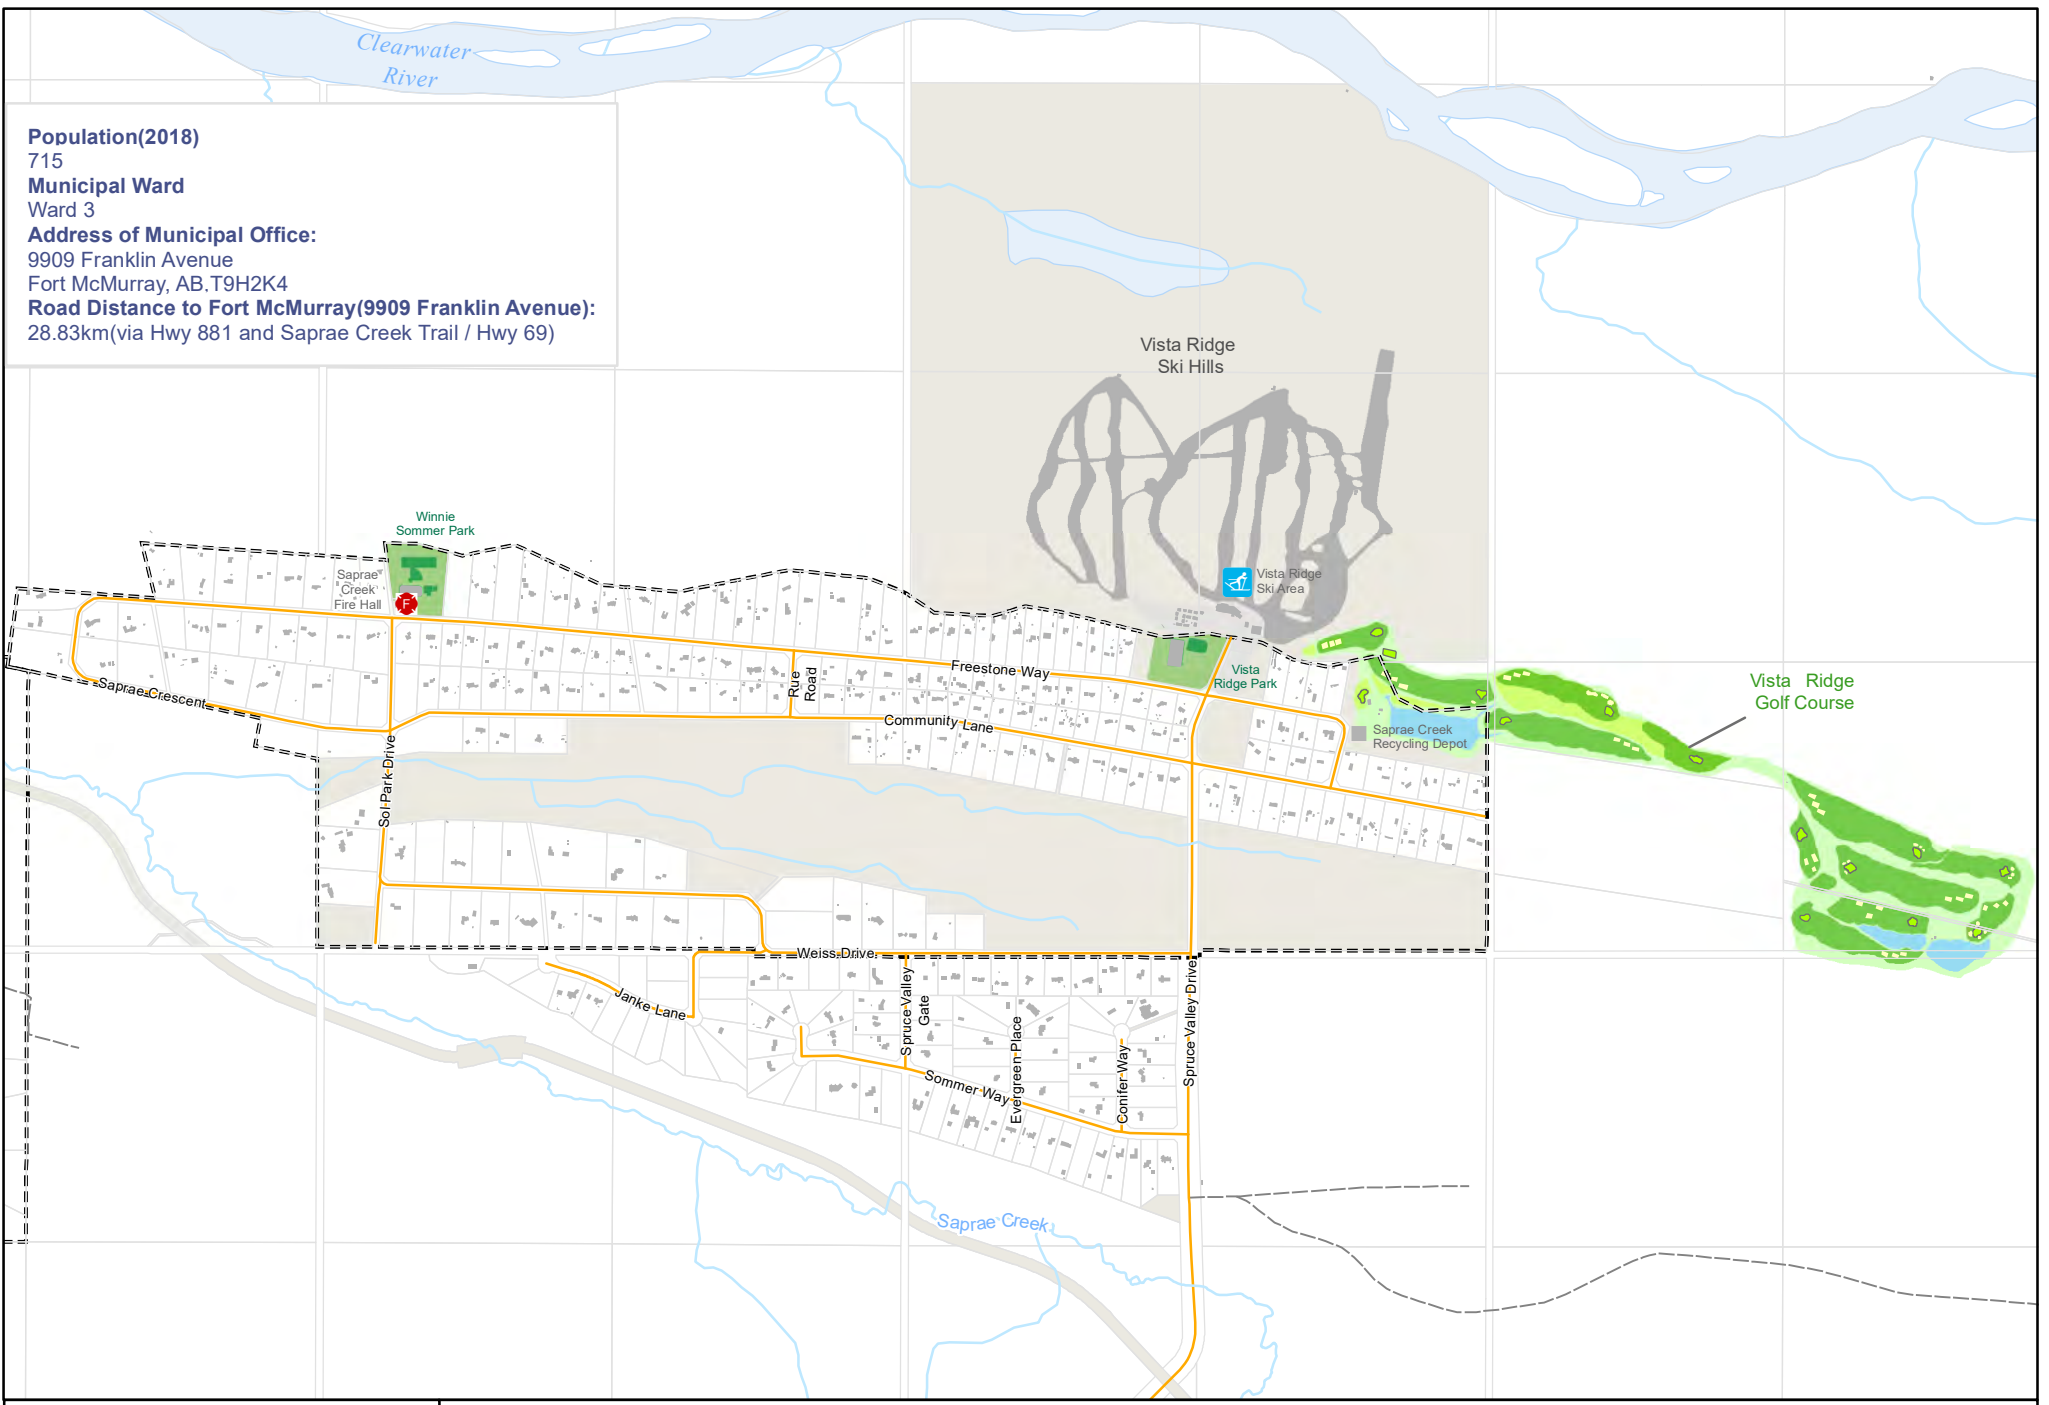

**Population(2018)**

715

**Municipal Ward**

Ward 3

**Address of Municipal Office:**

9909 Franklin Avenue

Fort McMurray, AB, T9H2K4

**Road Distance to Fort McMurray(9909 Franklin Avenue):**

28.83km(via Hwy 881 and Saprae Creek Trail / Hwy 69)

# SAPRAE CREEK ESTATES

-  Fire Hall
-  Ski Area
-  Building Outline
-  Main Road
-  Other Road
-  Water Line
-  Water Feature
-  Survey Parcels
-  Community Boundary
-  Municipal Land
-  Municipal Park
-  Recreation Amenity