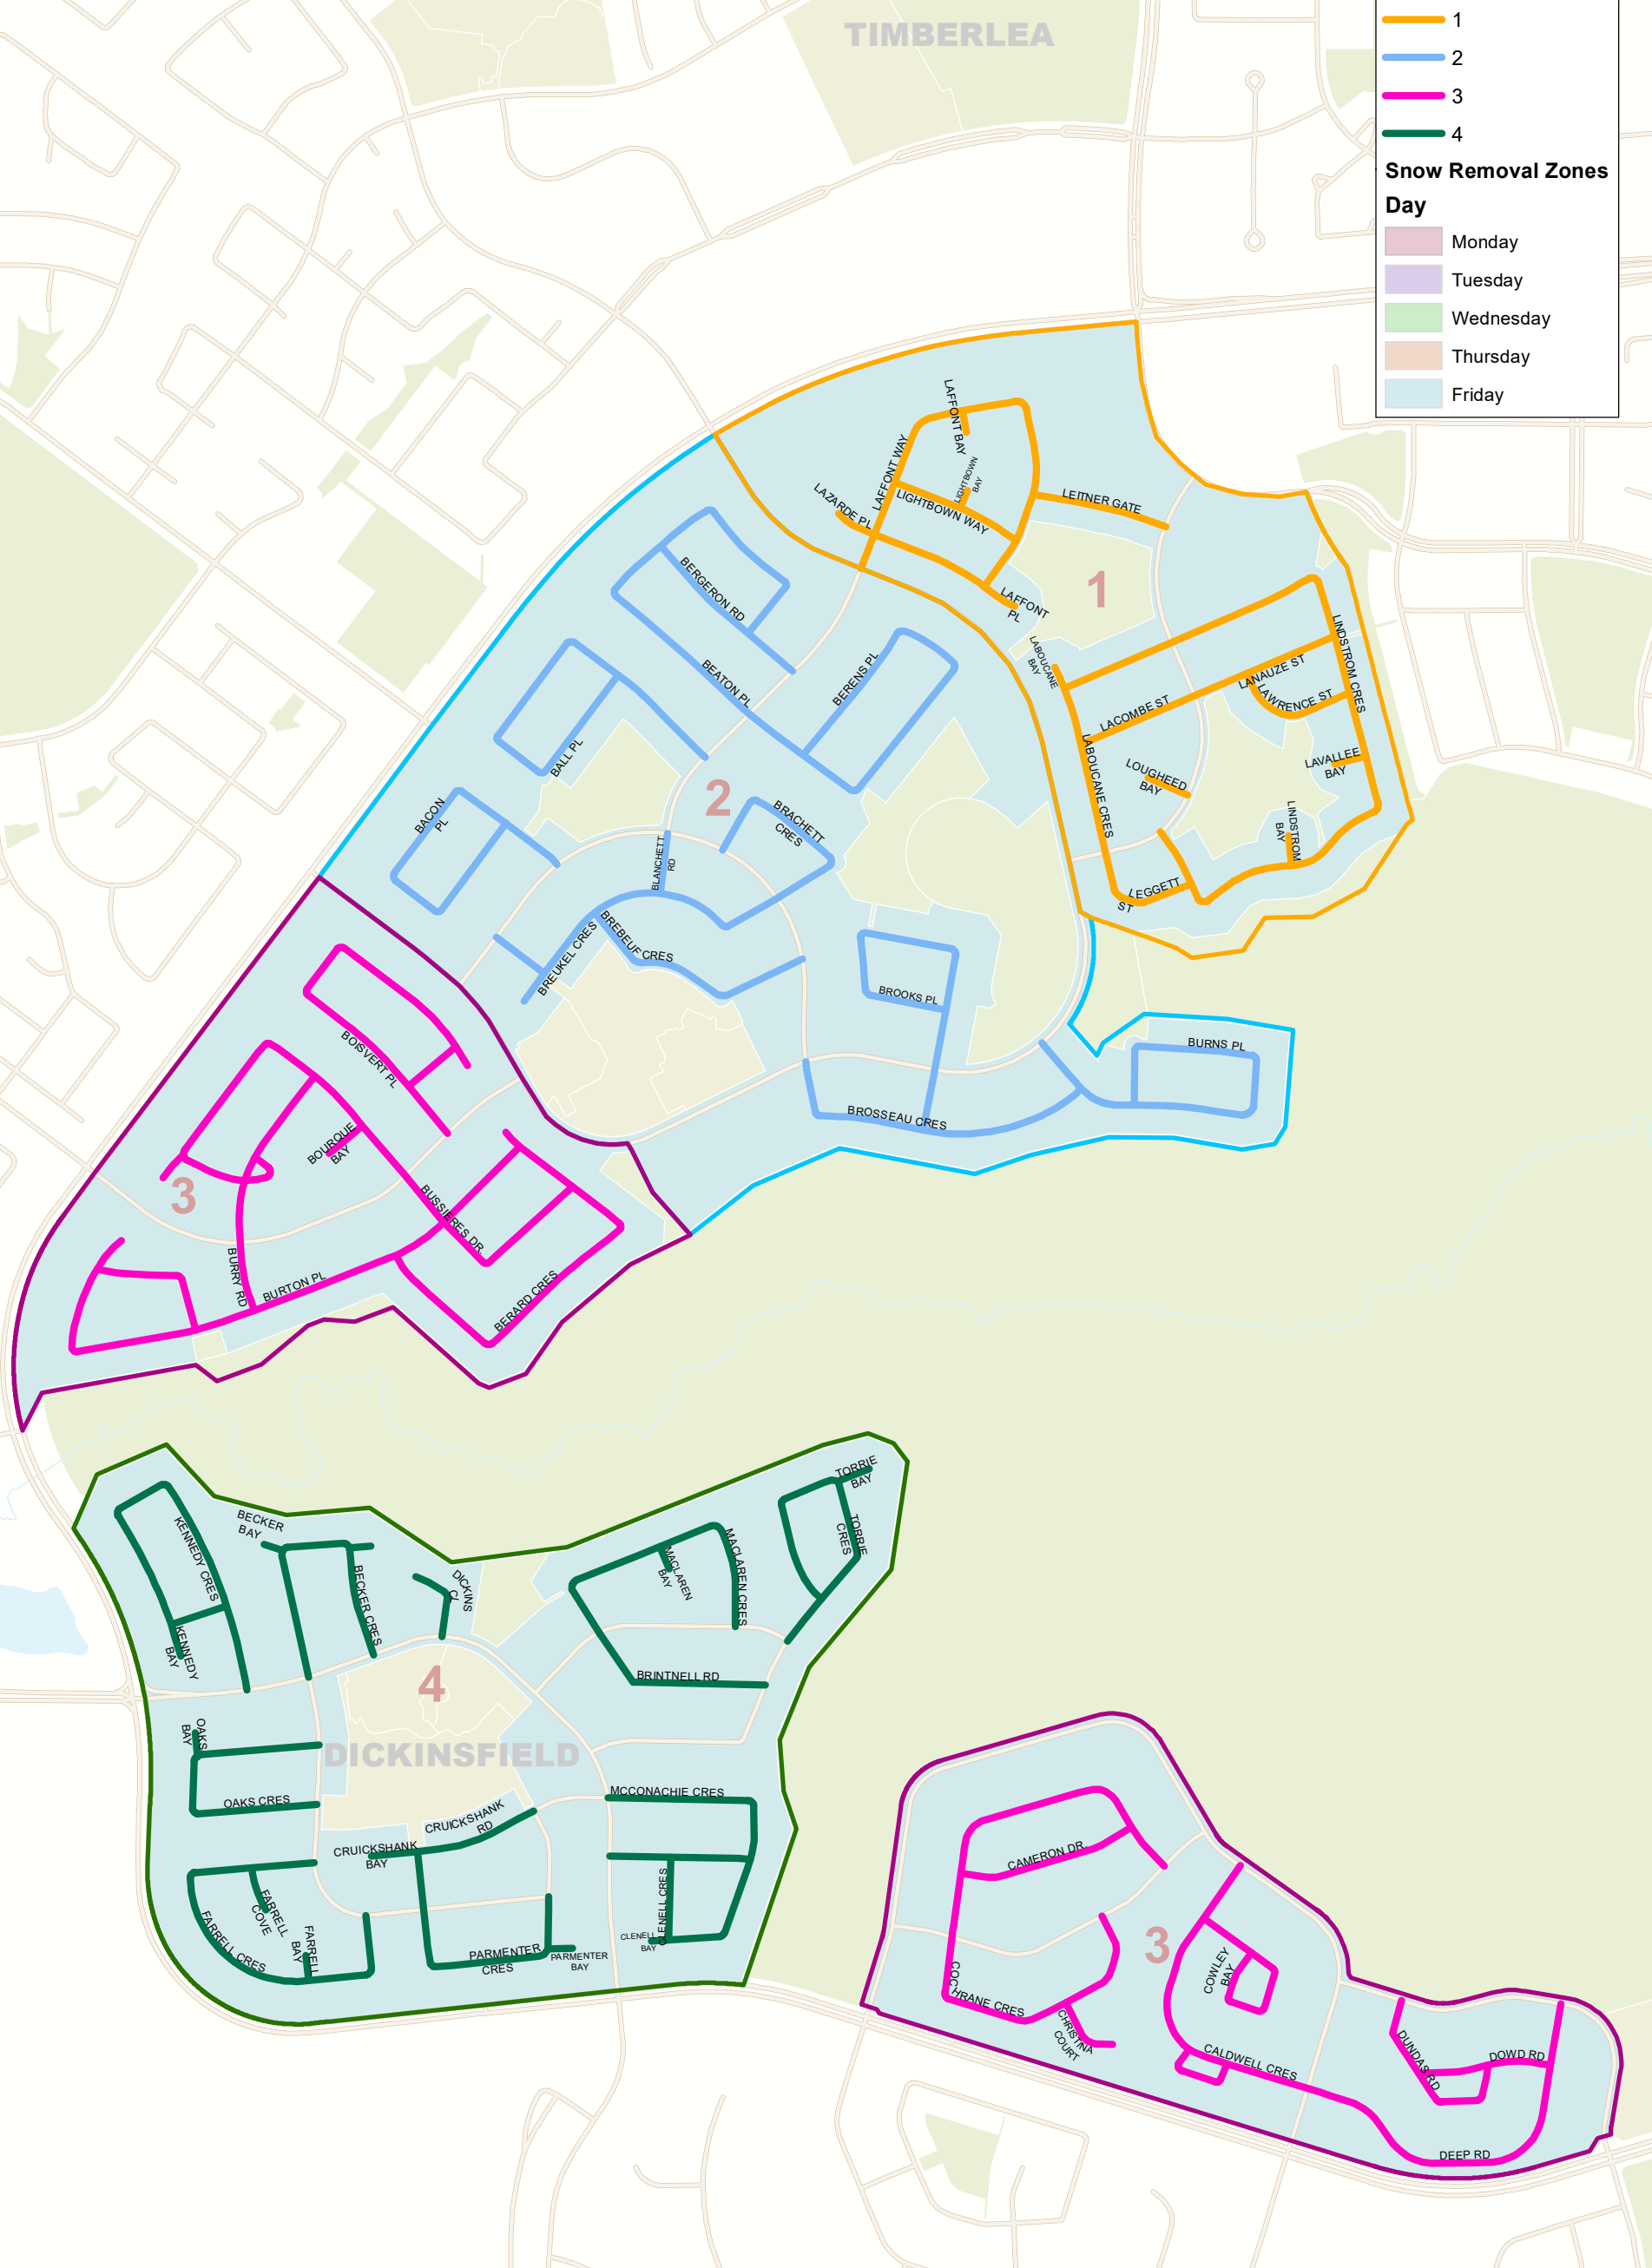

Priority Routes	
Subzones	
1	Orange line
2	Blue line
3	Pink line
4	Green line
Snow Removal Zones	
Day	
Monday	Light pink box
Tuesday	Light purple box
Wednesday	Light green box
Thursday	Light orange box
Friday	Light blue box

Winter Maintenance Zone 2022

Friday Snow Plowed Streets