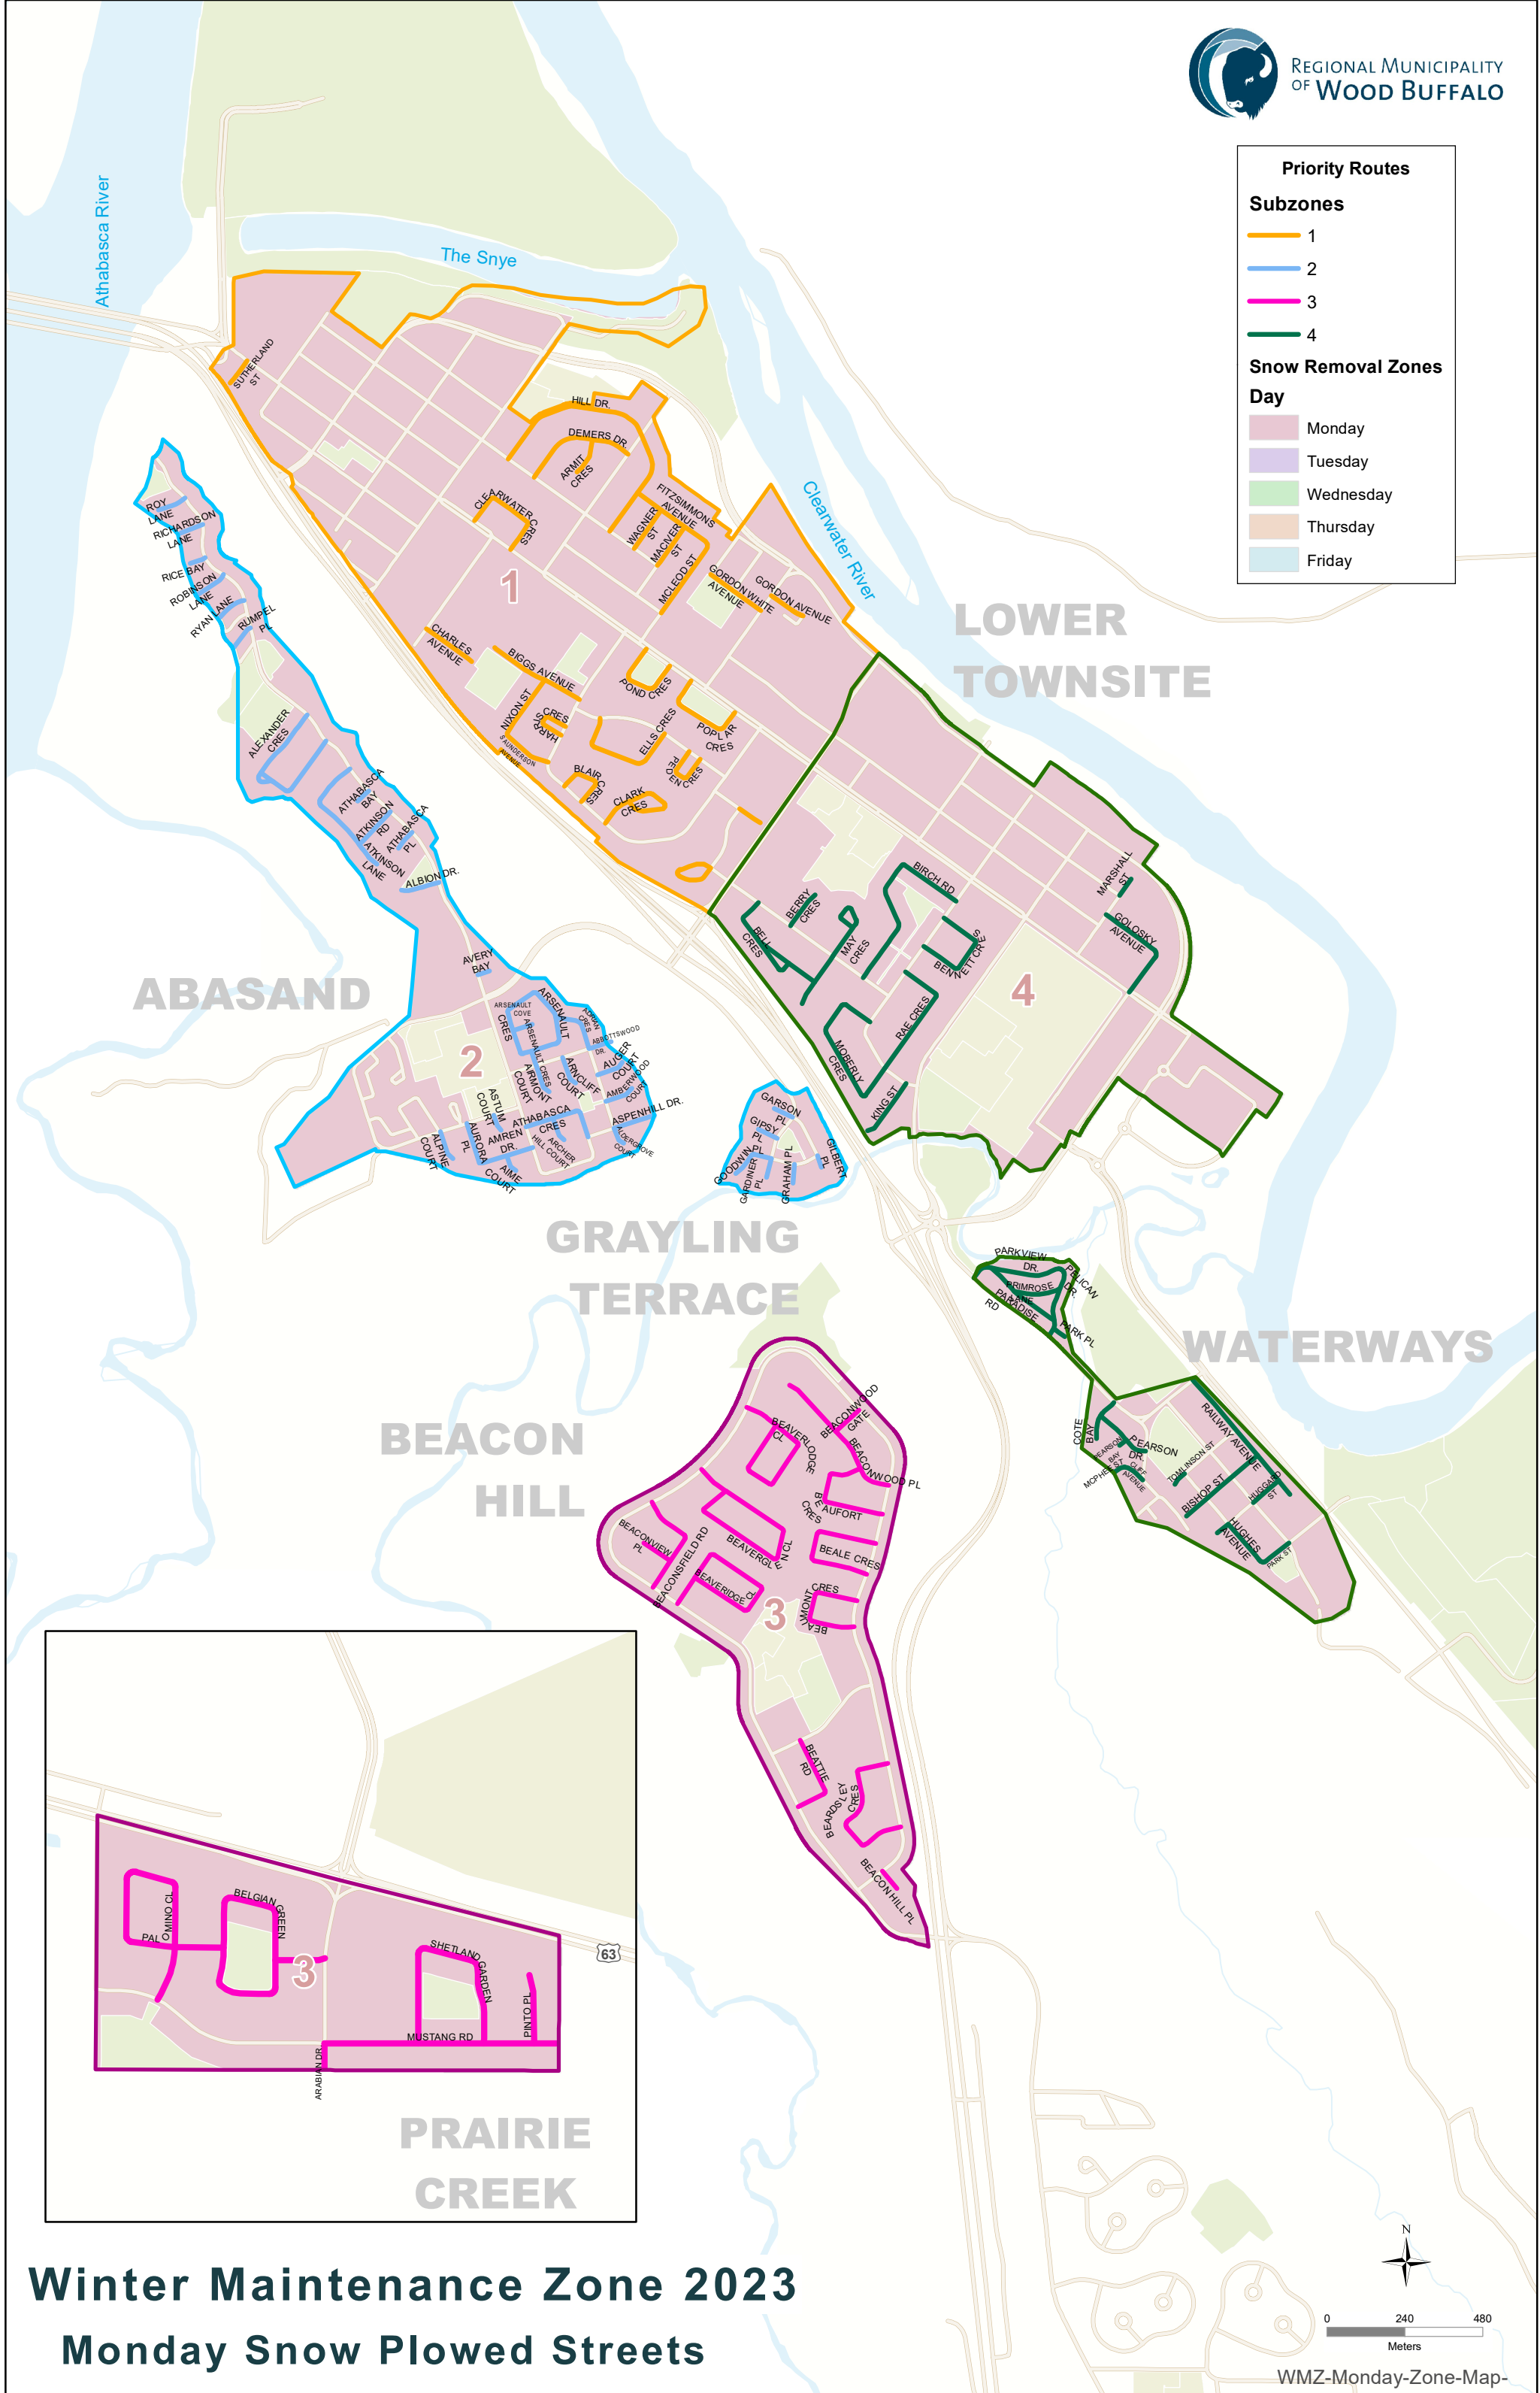

Priority Routes	
Subzones	
1	Orange line
2	Blue line
3	Pink line
4	Green line
Snow Removal Zones	
Day	
Monday	Light purple box
Tuesday	Light blue box
Wednesday	Light green box
Thursday	Light orange box
Friday	Light blue box

Winter Maintenance Zone 2023

Monday Snow Plowed Streets