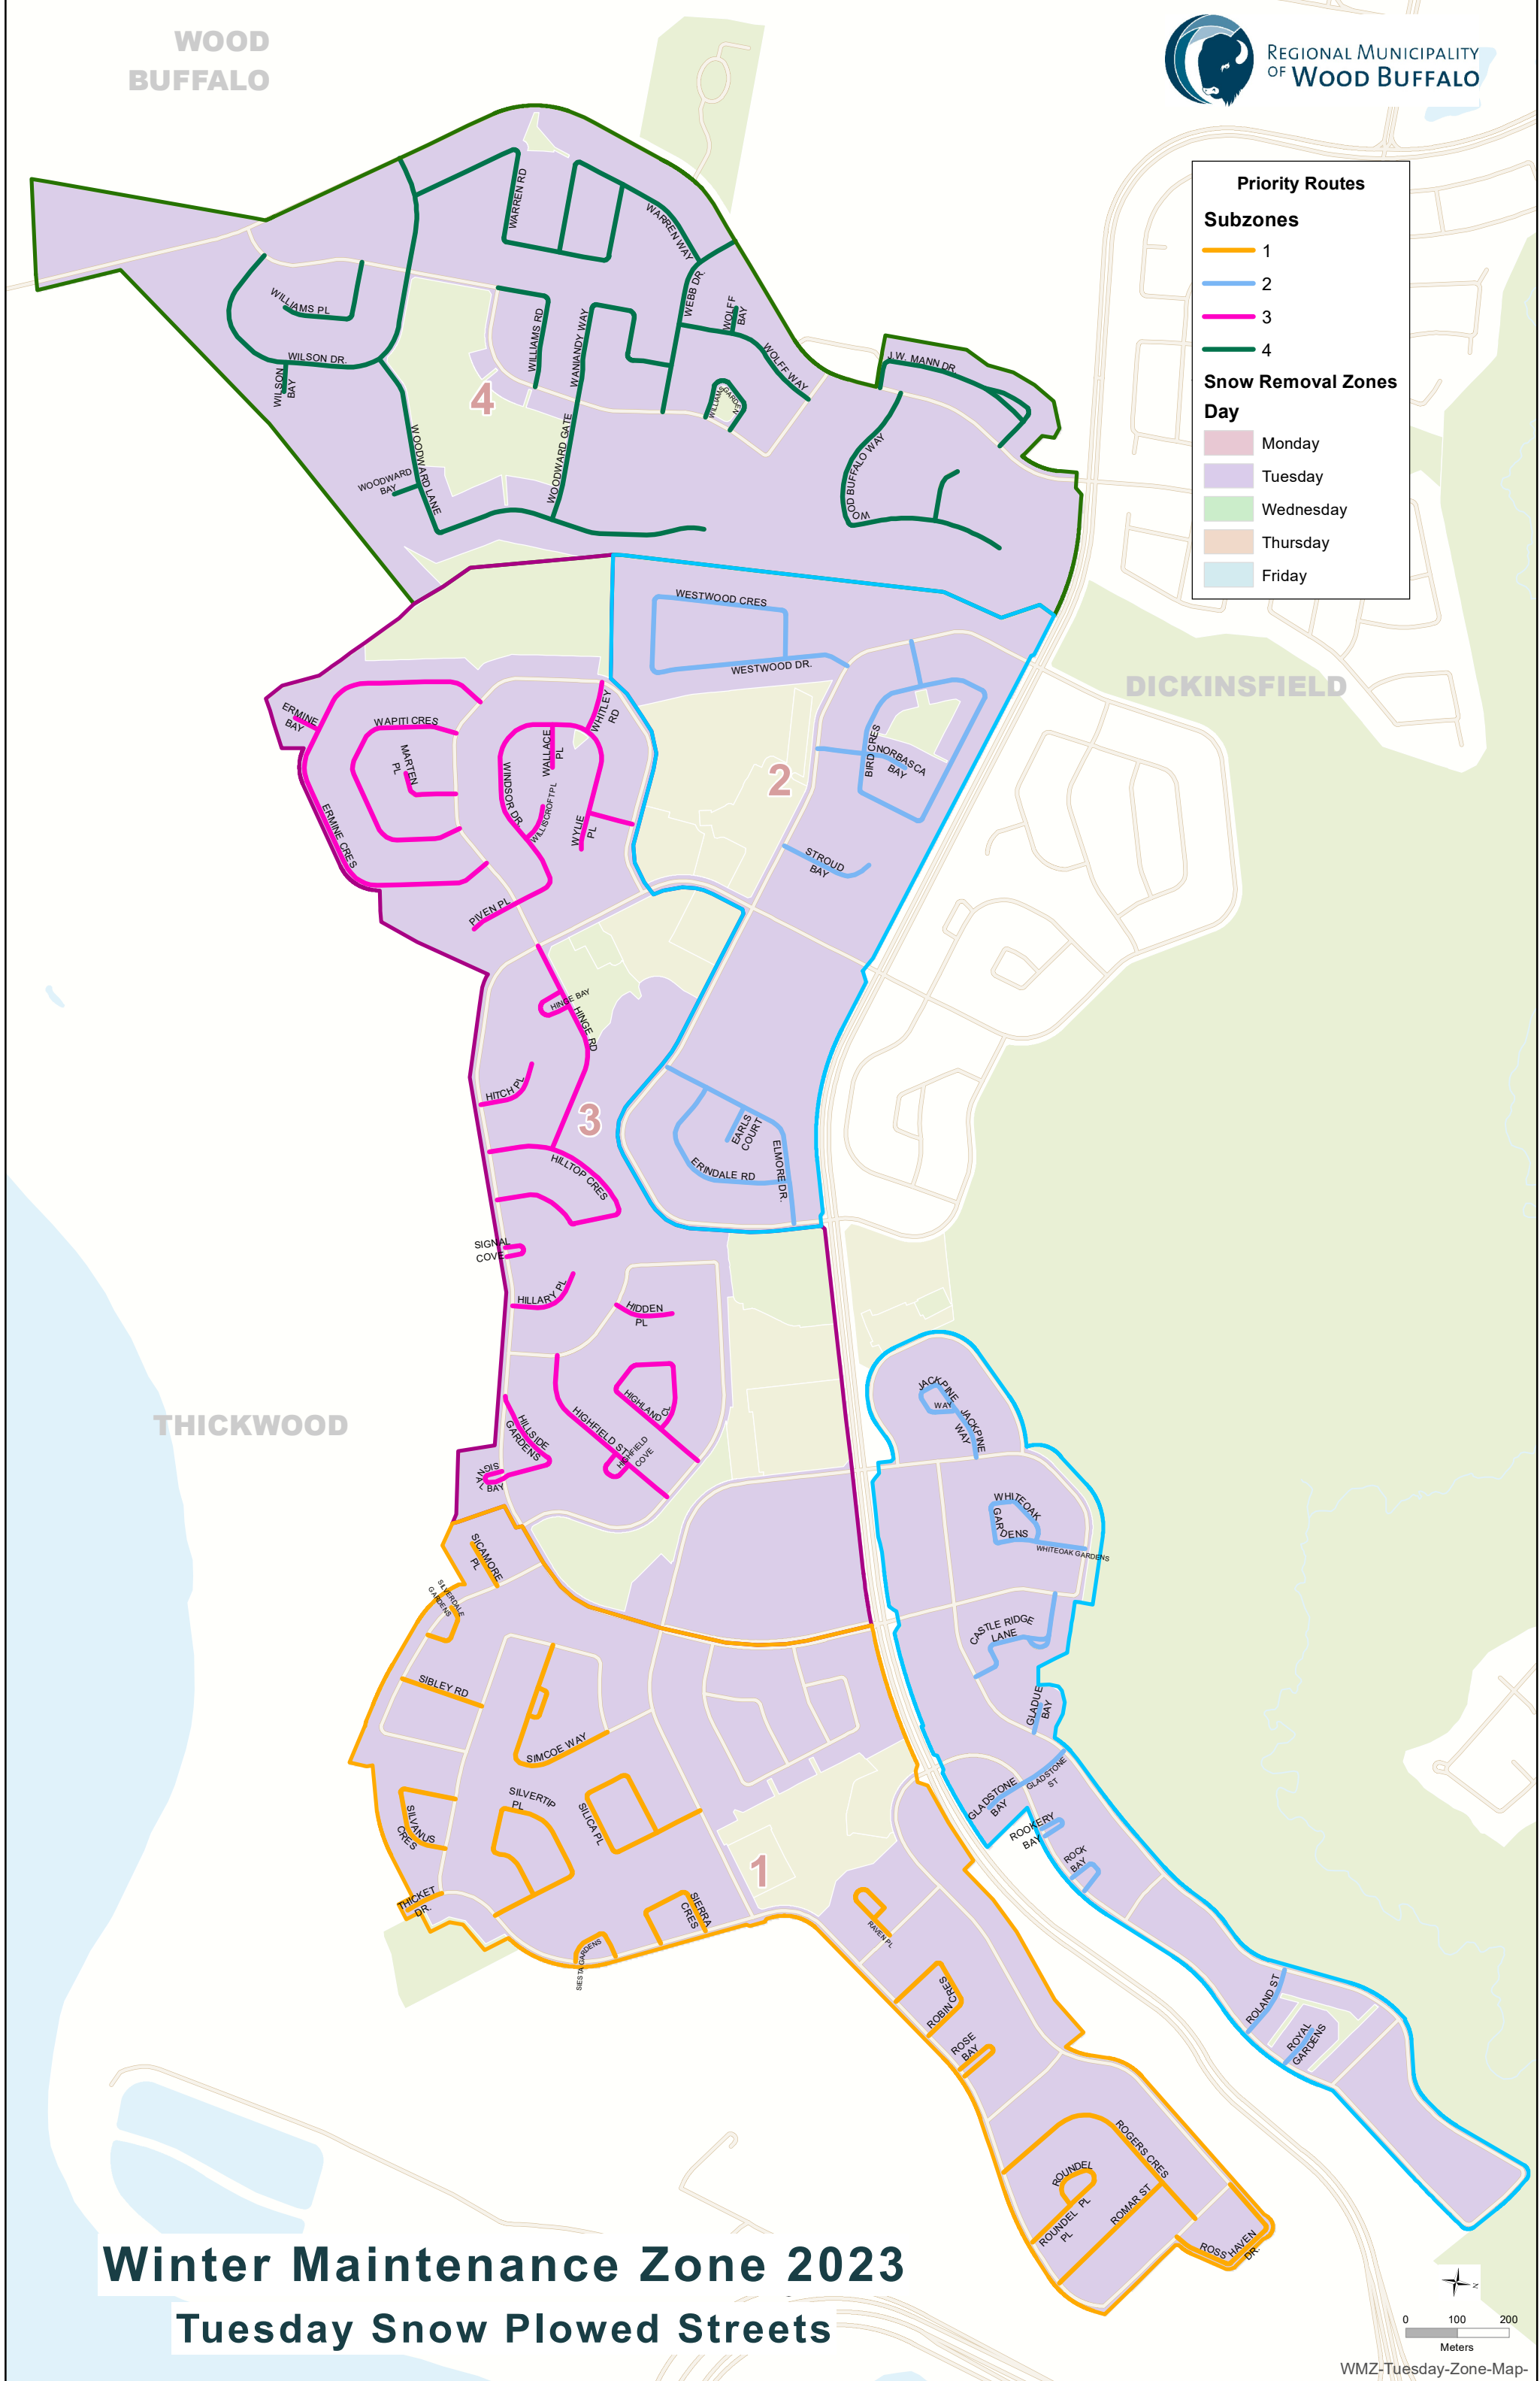

Priority Routes

Subzones

- 1 (Orange line)
- 2 (Blue line)
- 3 (Pink line)
- 4 (Green line)

Snow Removal Zones

Day

- Monday (Light pink)
- Tuesday (Light purple)
- Wednesday (Light green)
- Thursday (Light orange)
- Friday (Light blue)

Winter Maintenance Zone 2023

Tuesday Snow Plowed Streets