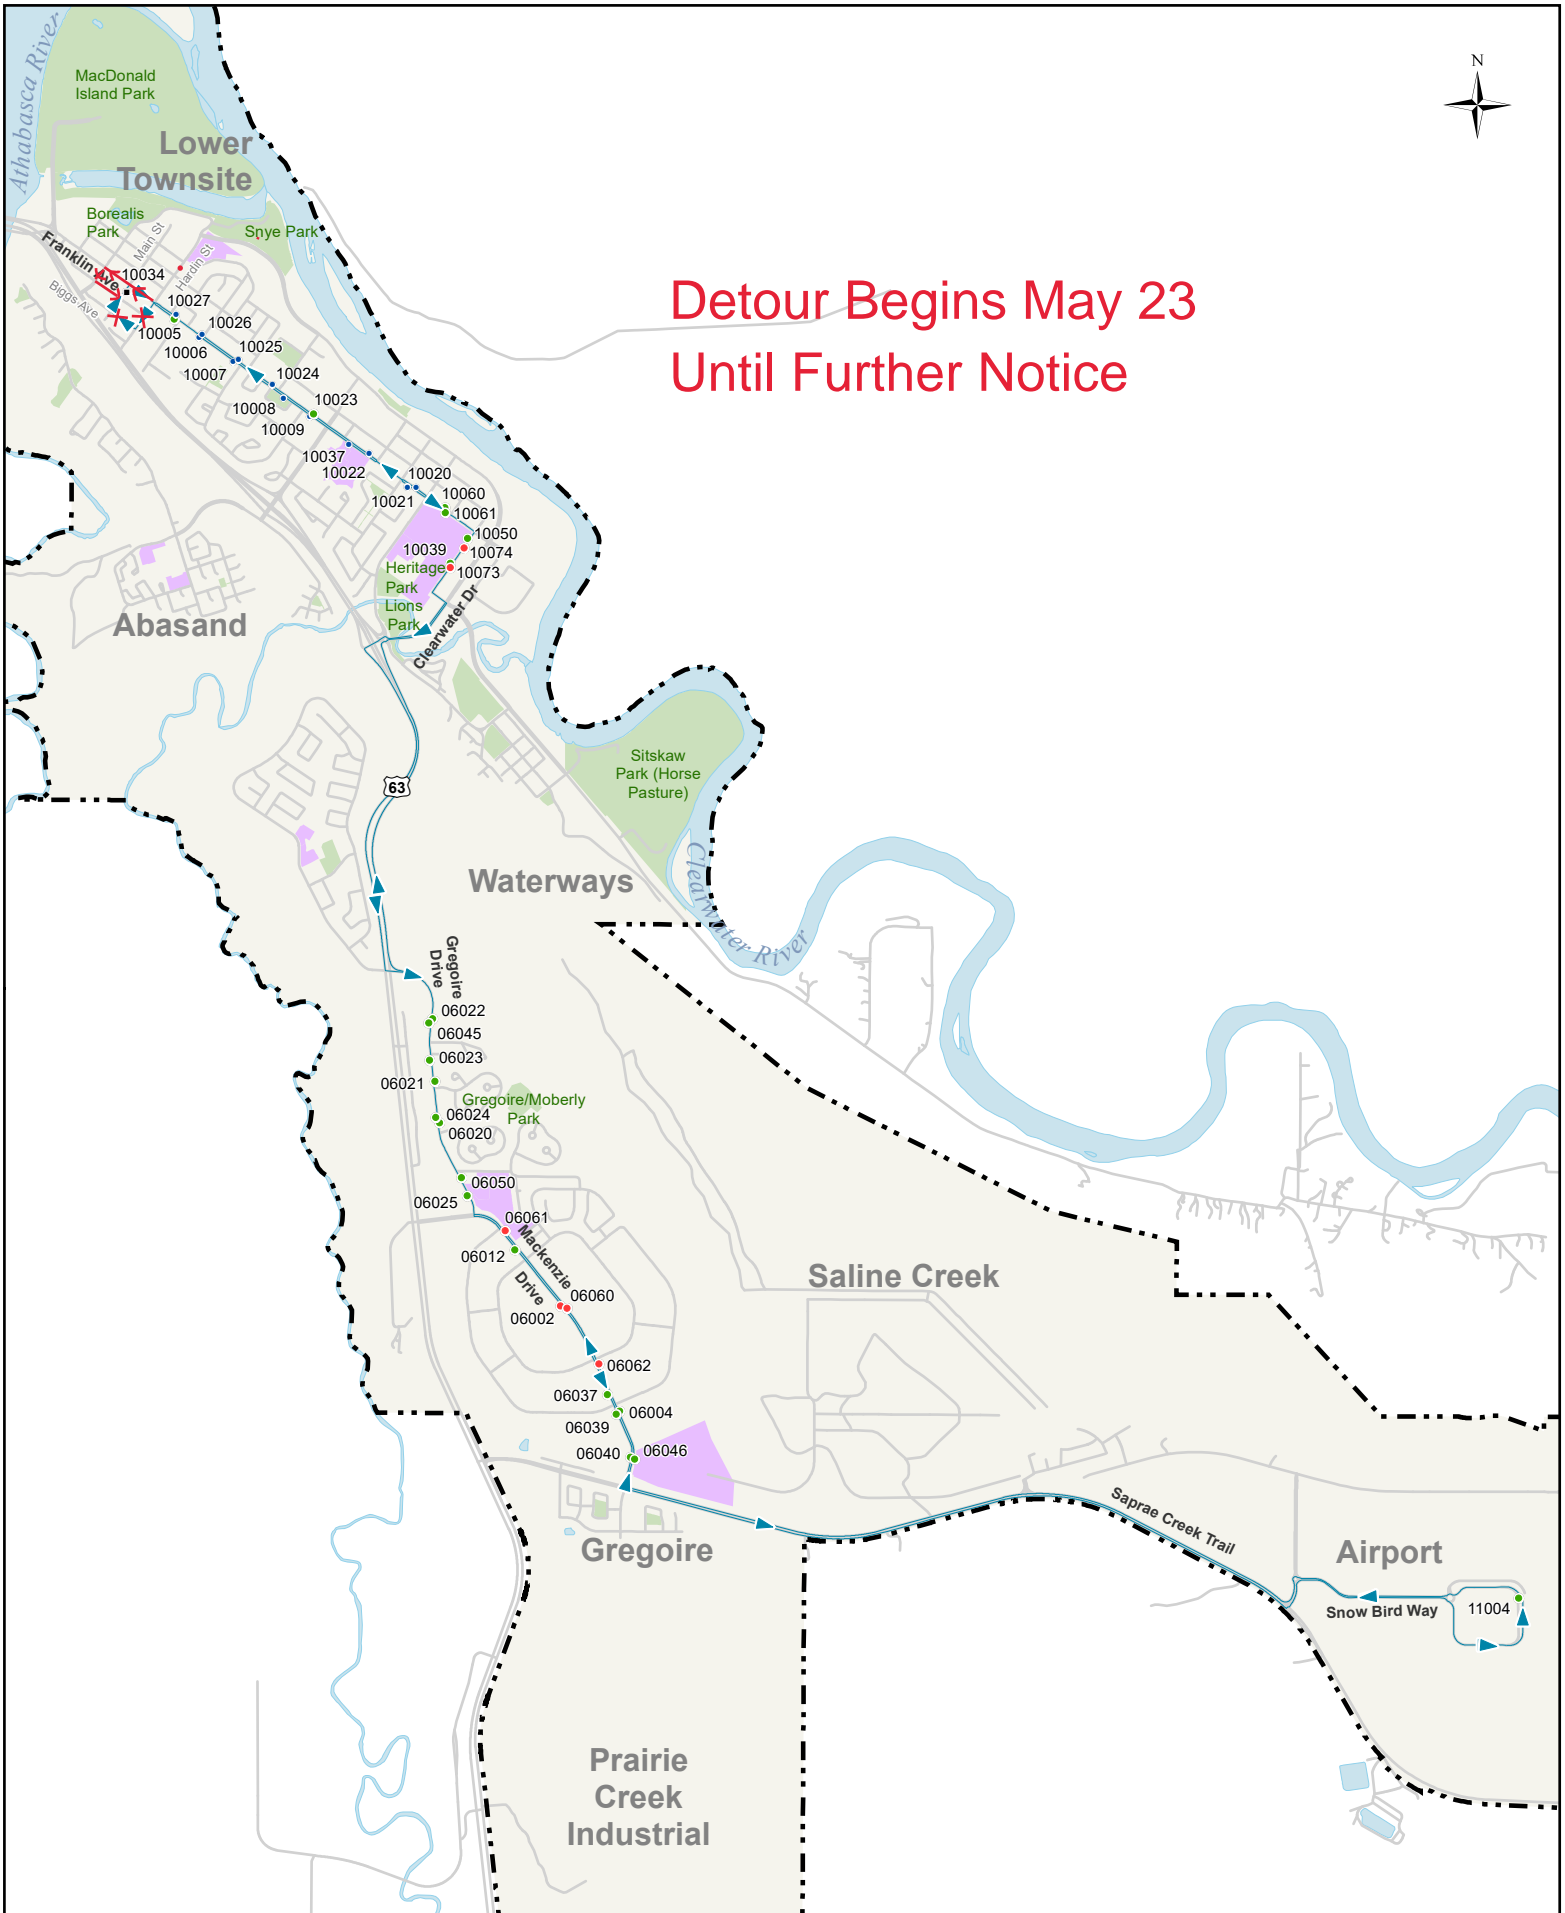

Detour Begins May 23 Until Further Notice

ROUTE 11 AIRPORT SHUTTLE

- Heated Shelter
- Transit Stops
- Terminal
- Unheated Shelter
- ➔ Bus Route
- Road
- Community Boundary
- Education Facility
- Park
- Water Feature

TICK9556