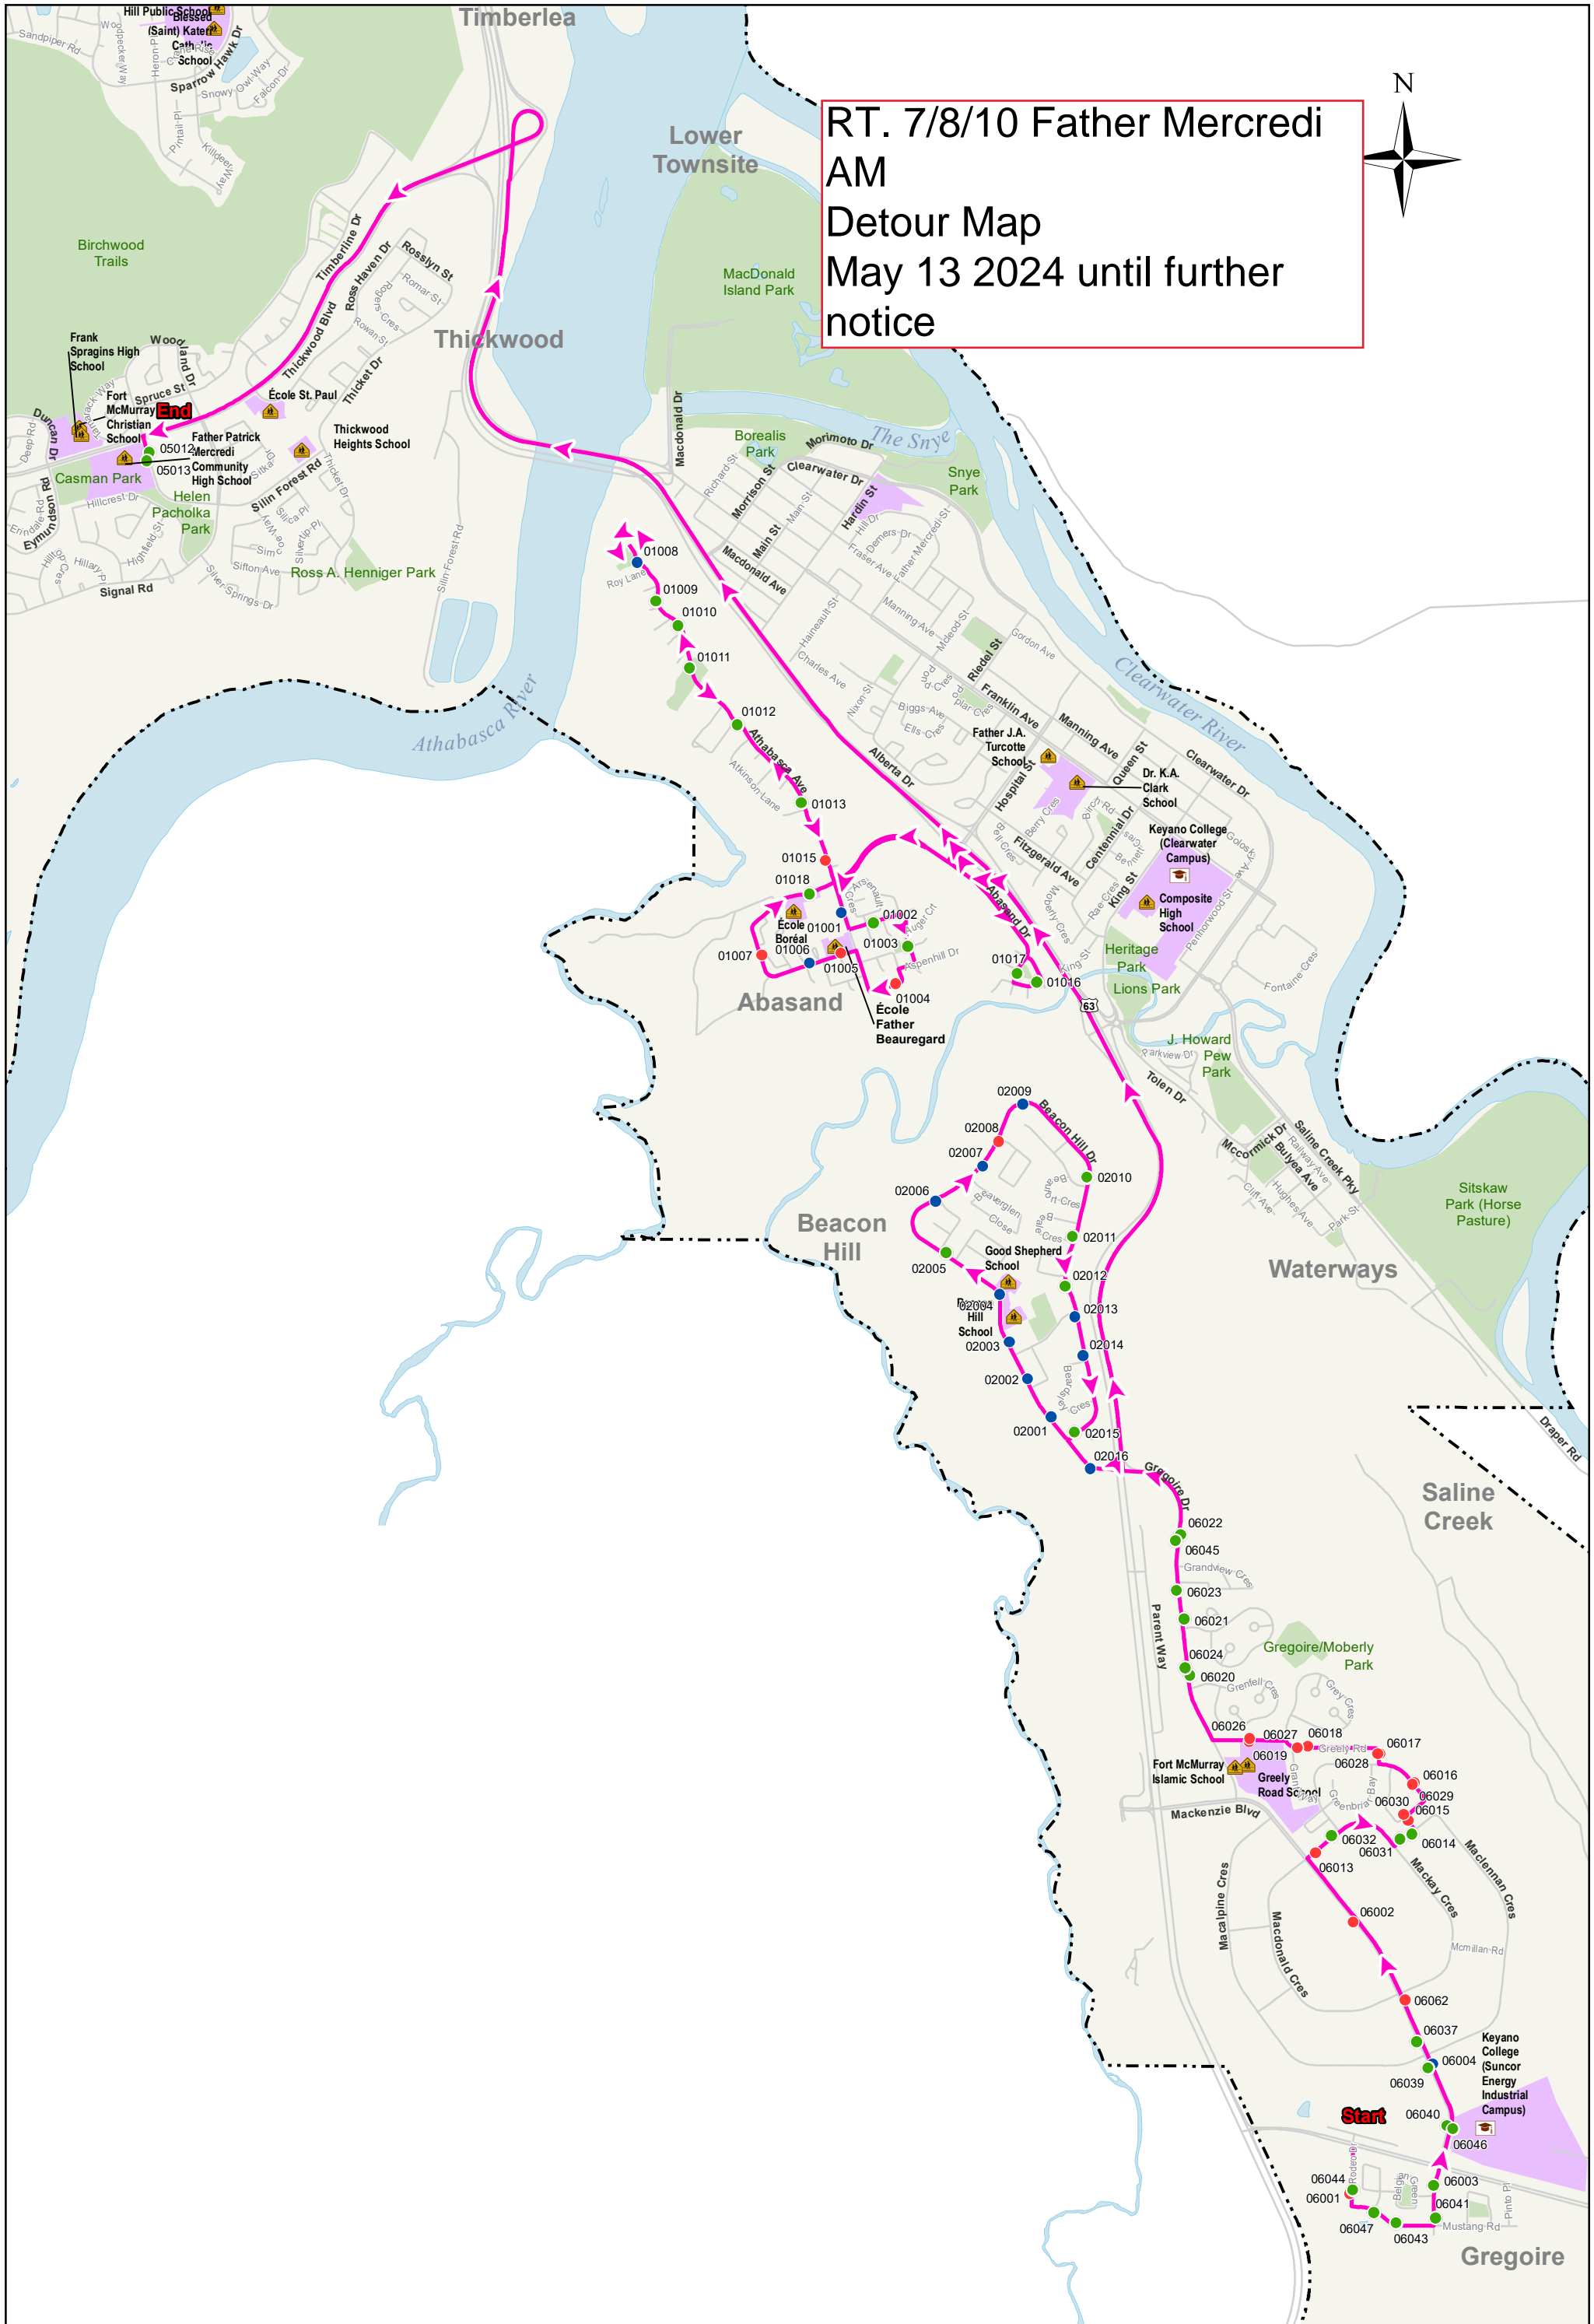

**RT. 7/8/10 Father Mercredi
AM
Detour Map
May 13 2024 until further
notice**

School Routes 2020-2021
Route 7 / 8 / 10
Father Mercredi (AM)

- Heated Shelter
- Transit Stops
- Terminal
- Unheated Shelter
- School
- College Campus
- Learning Centre
- Community Boundary
- Education Facility
- Park
- Water Feature
- Bus Route
- Road