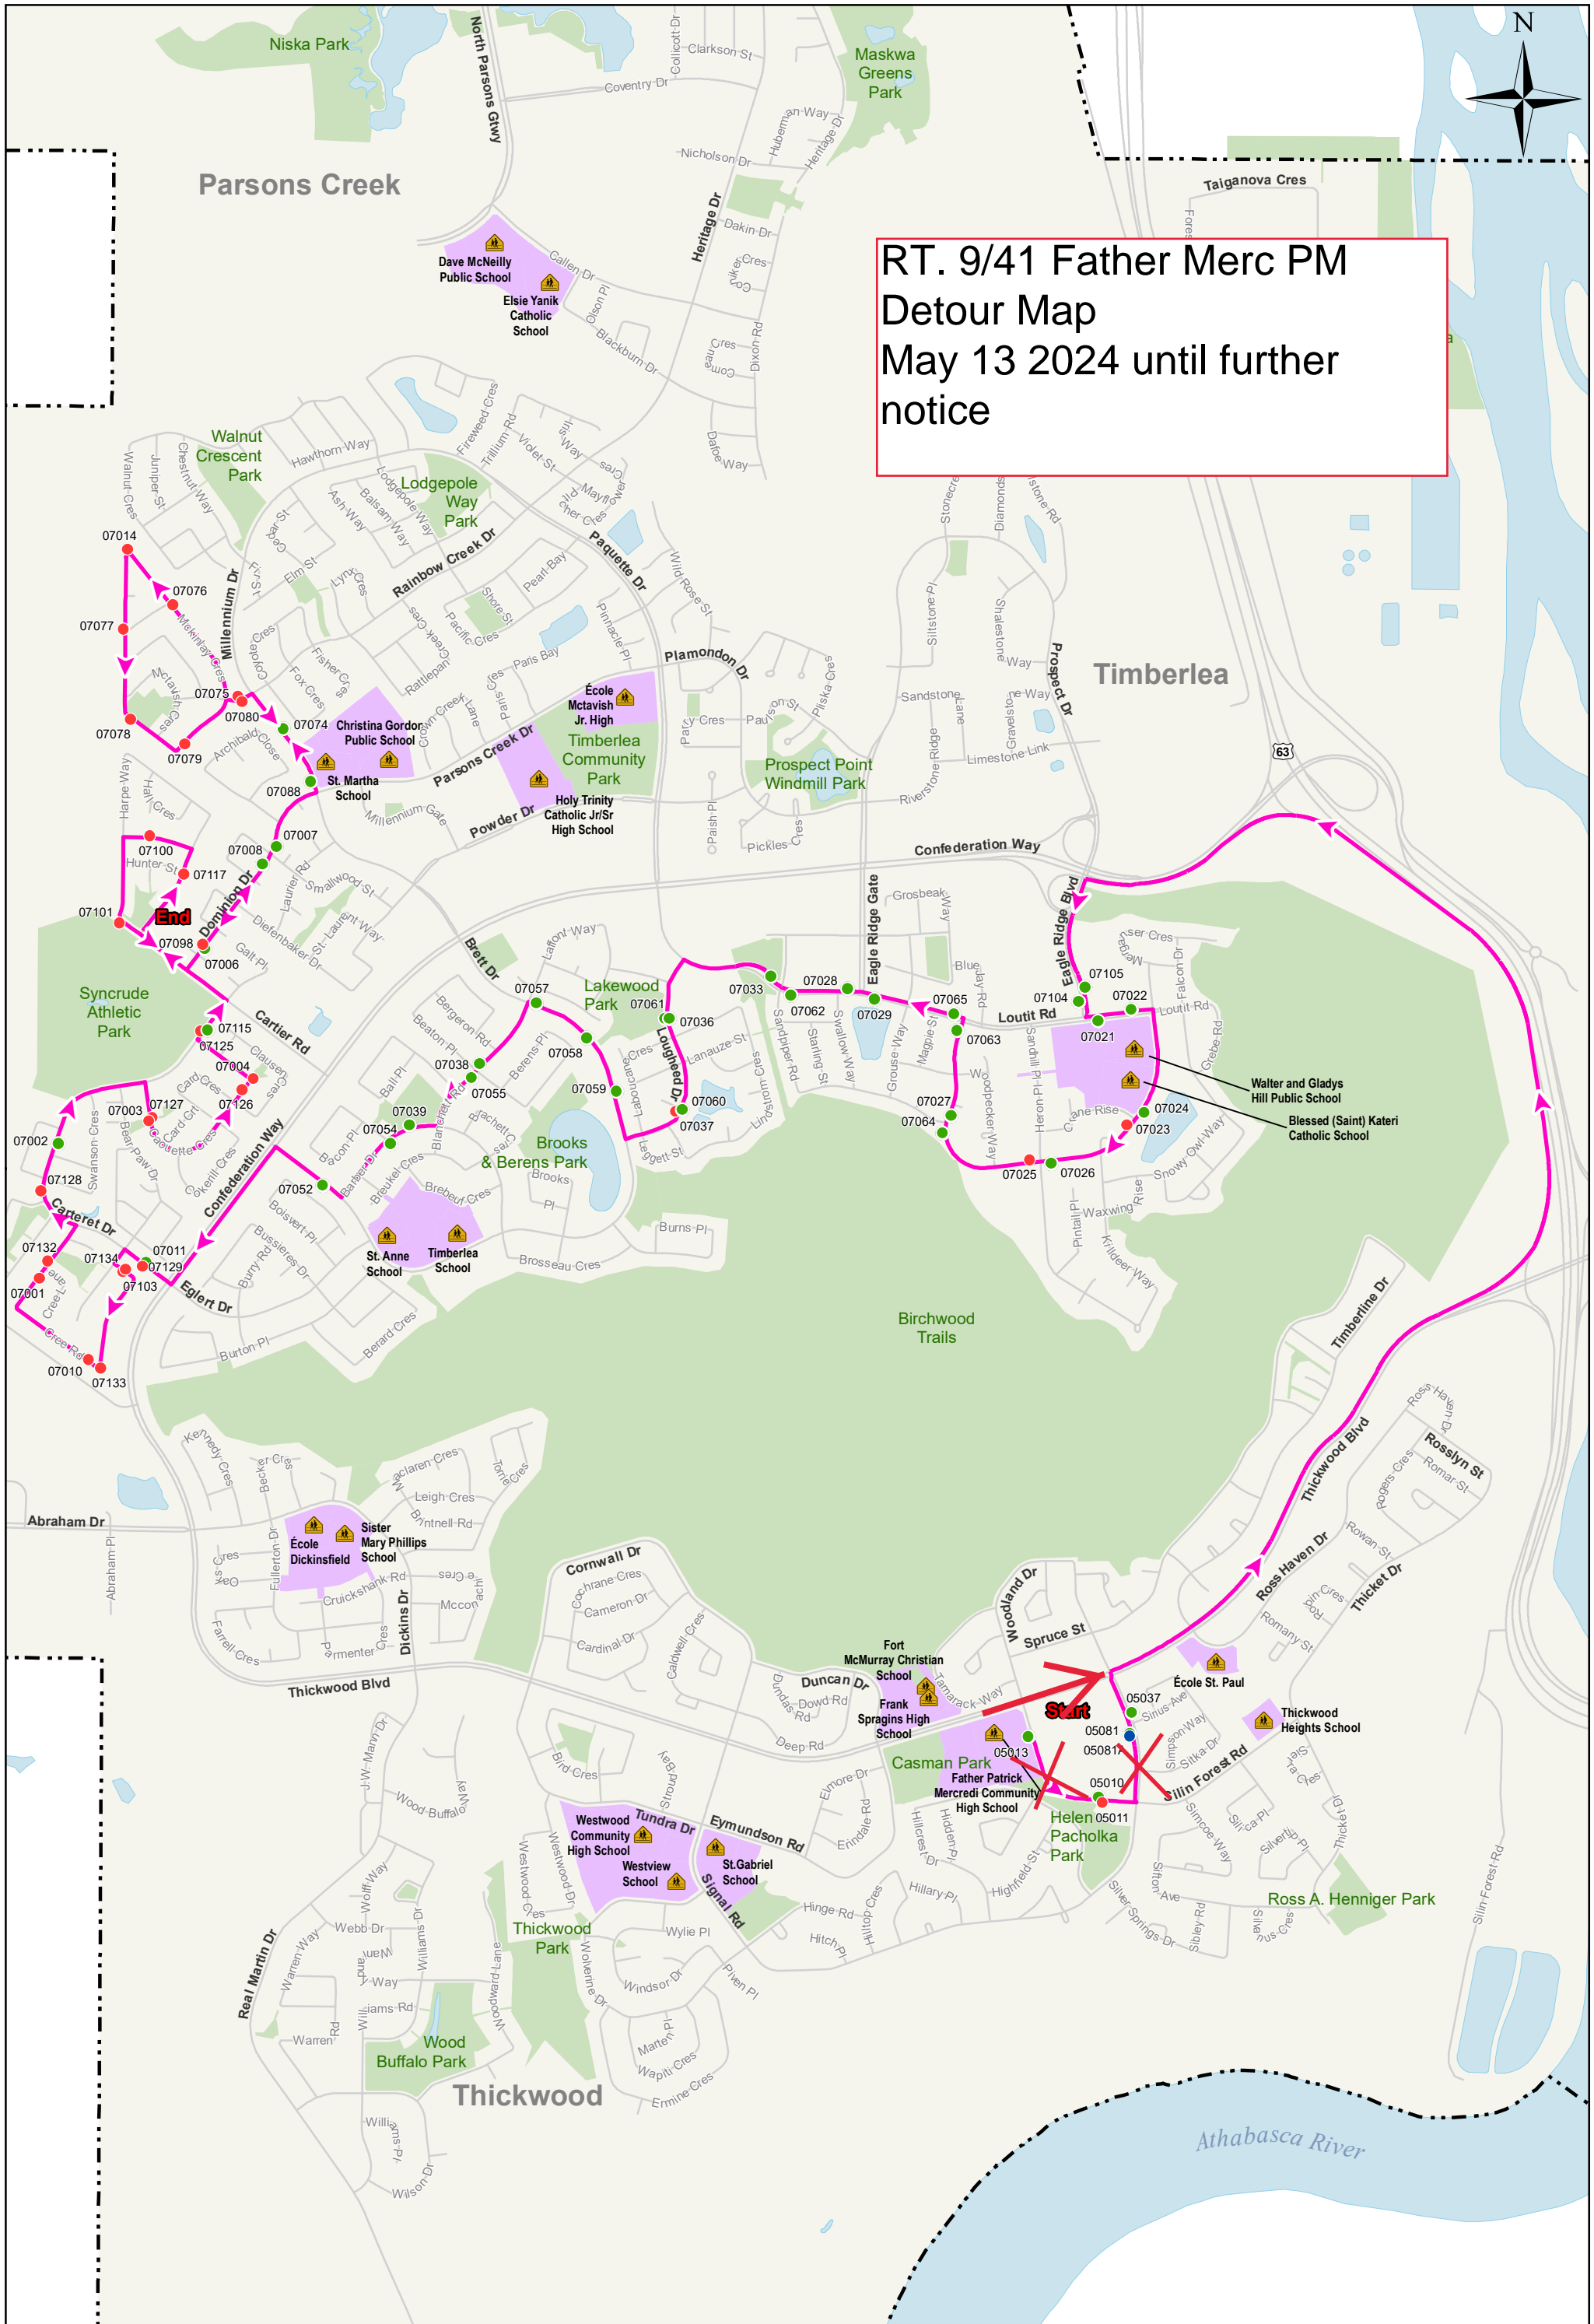

**RT. 9/41 Father Merc PM  
Detour Map  
May 13 2024 until further  
notice**

**School Routes 2020-2021**  
**Route 9 / 41**  
**Father Mercredi (PM)**

- Heated Shelter
- Transit Stops
- Terminal
- Unheated Shelter
- School
- College Campus
- Learning Centre
- Community Boundary
- Education Facility
- Park
- Water Feature
- Bus Route
- Road