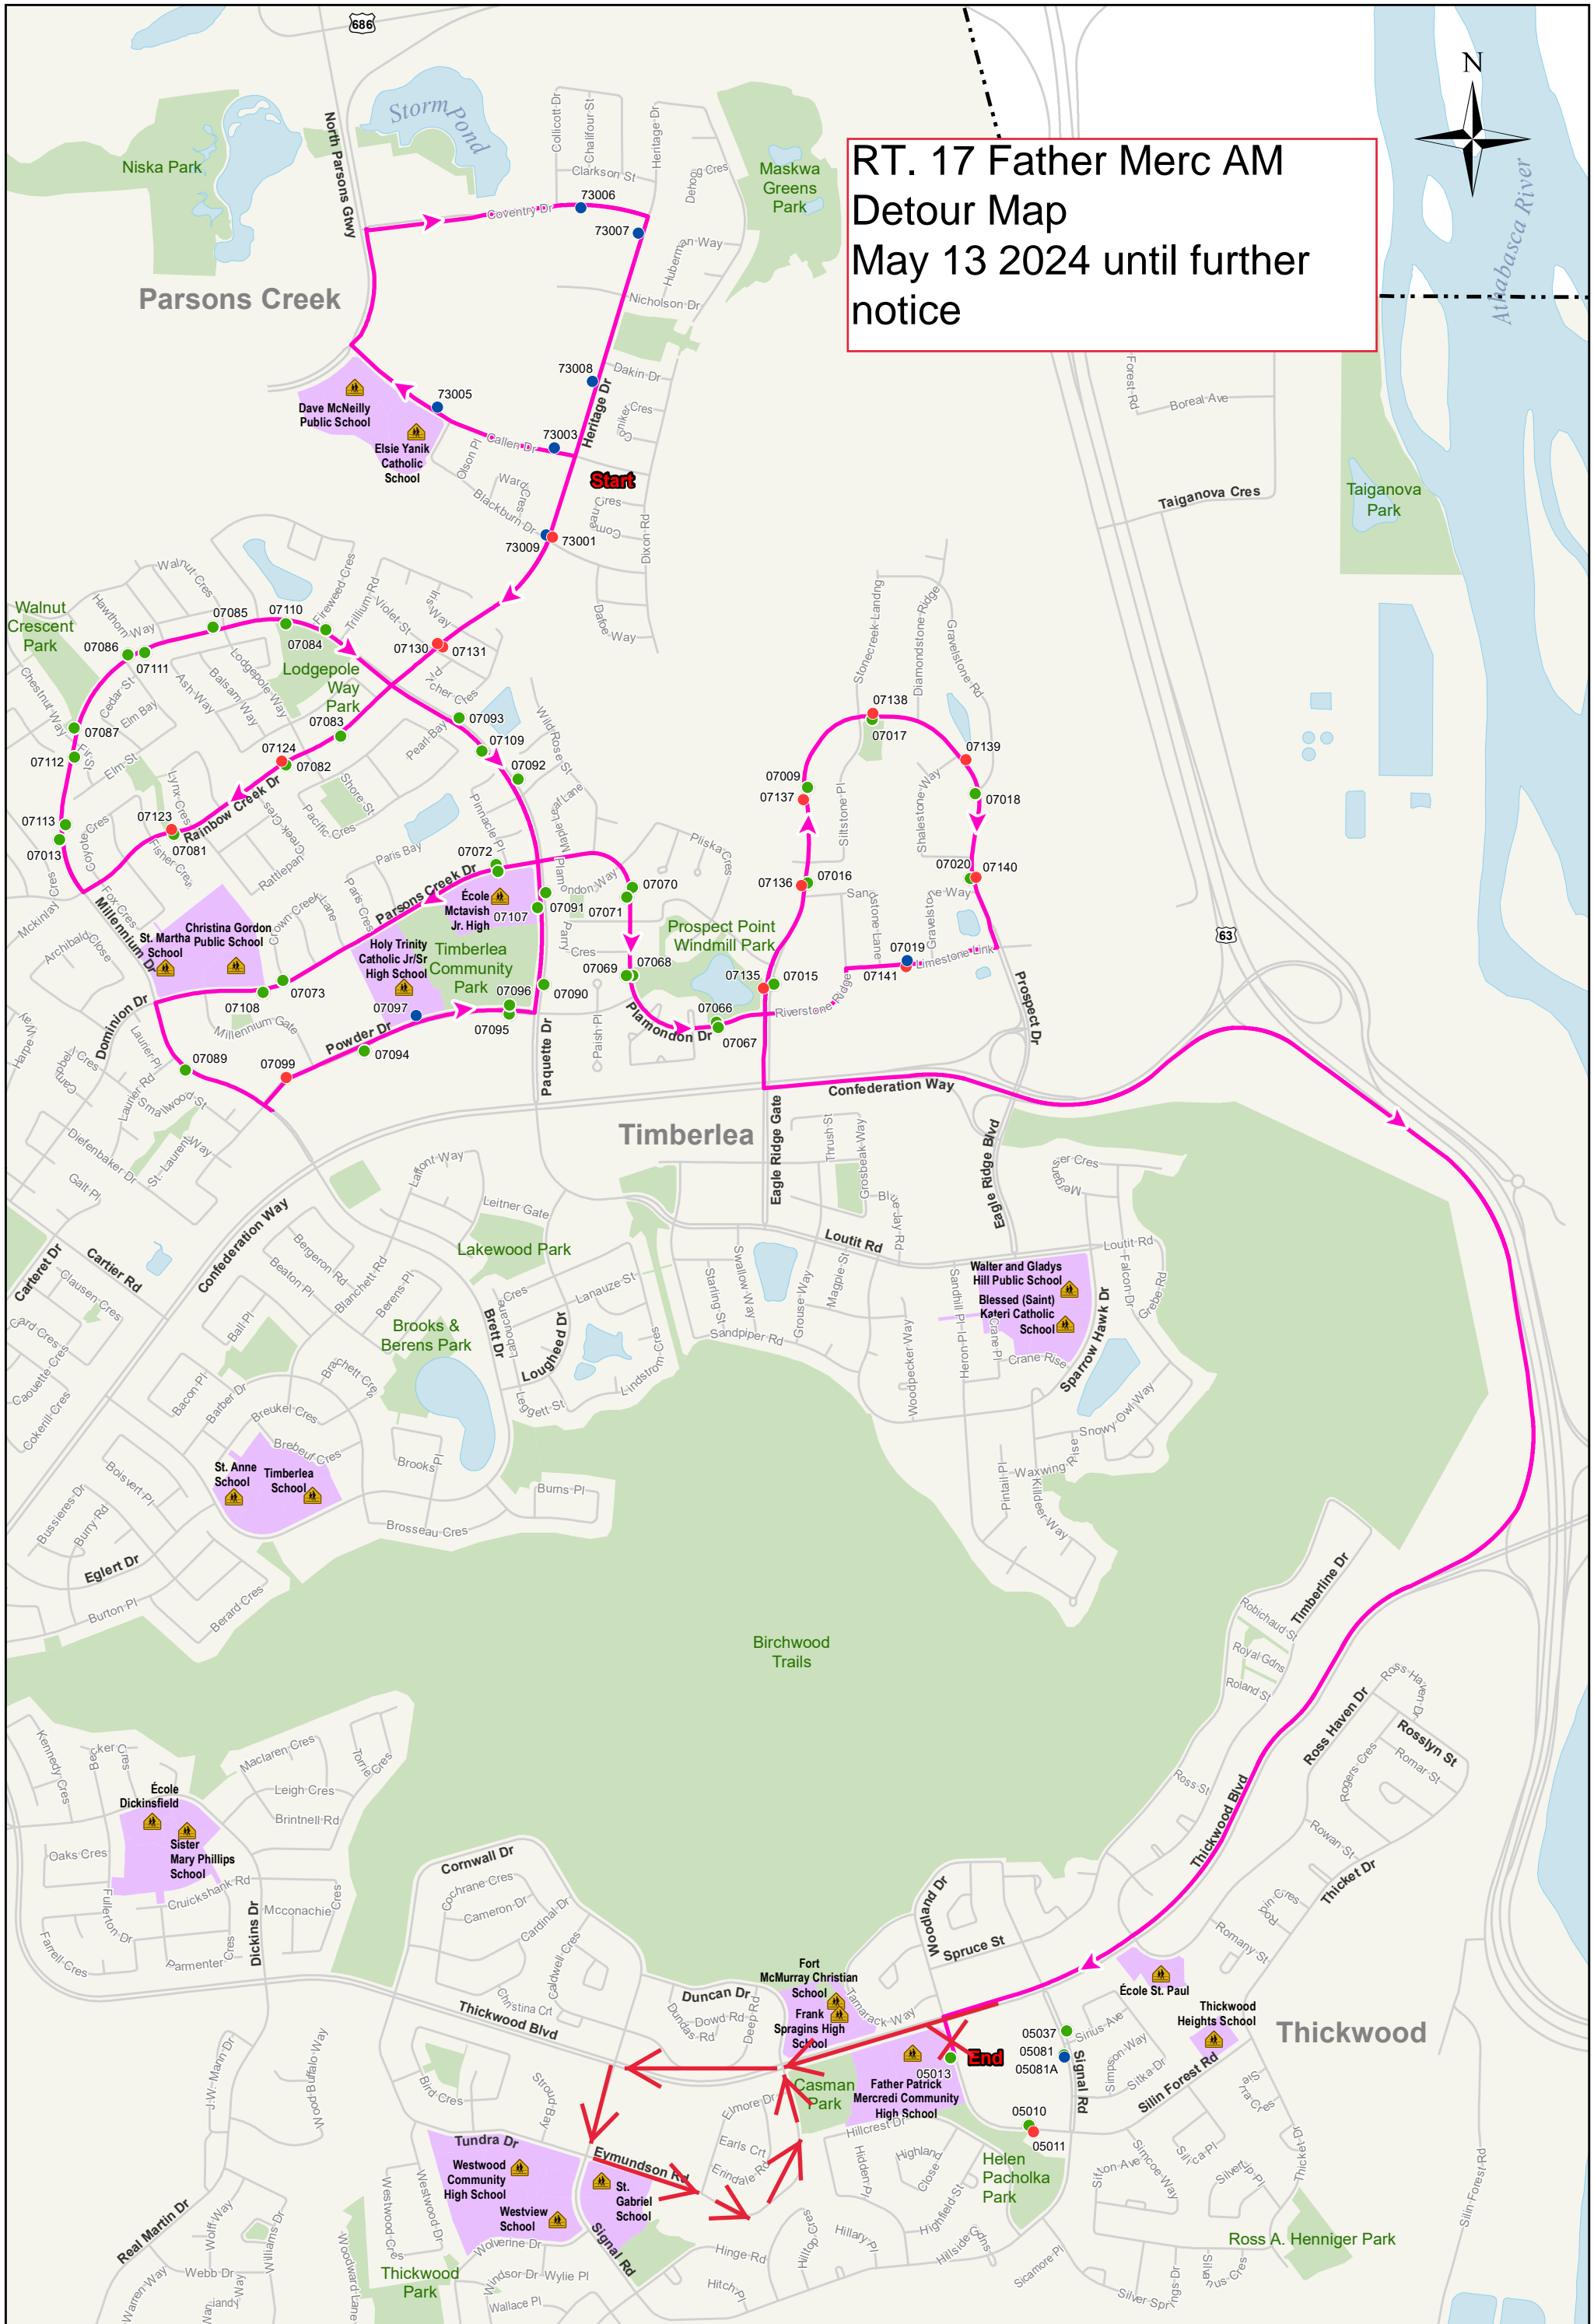

**RT. 17 Father Merc AM
Detour Map
May 13 2024 until further
notice**

**School Routes 2020-2021
Route 17
Father Mercredi (AM)**

- Heated Shelter
- Transit Stops
- Terminal
- Unheated Shelter
- School
- College Campus
- Learning Centre
- Road
- Community Boundary
- Education Facility
- Park
- Water Feature