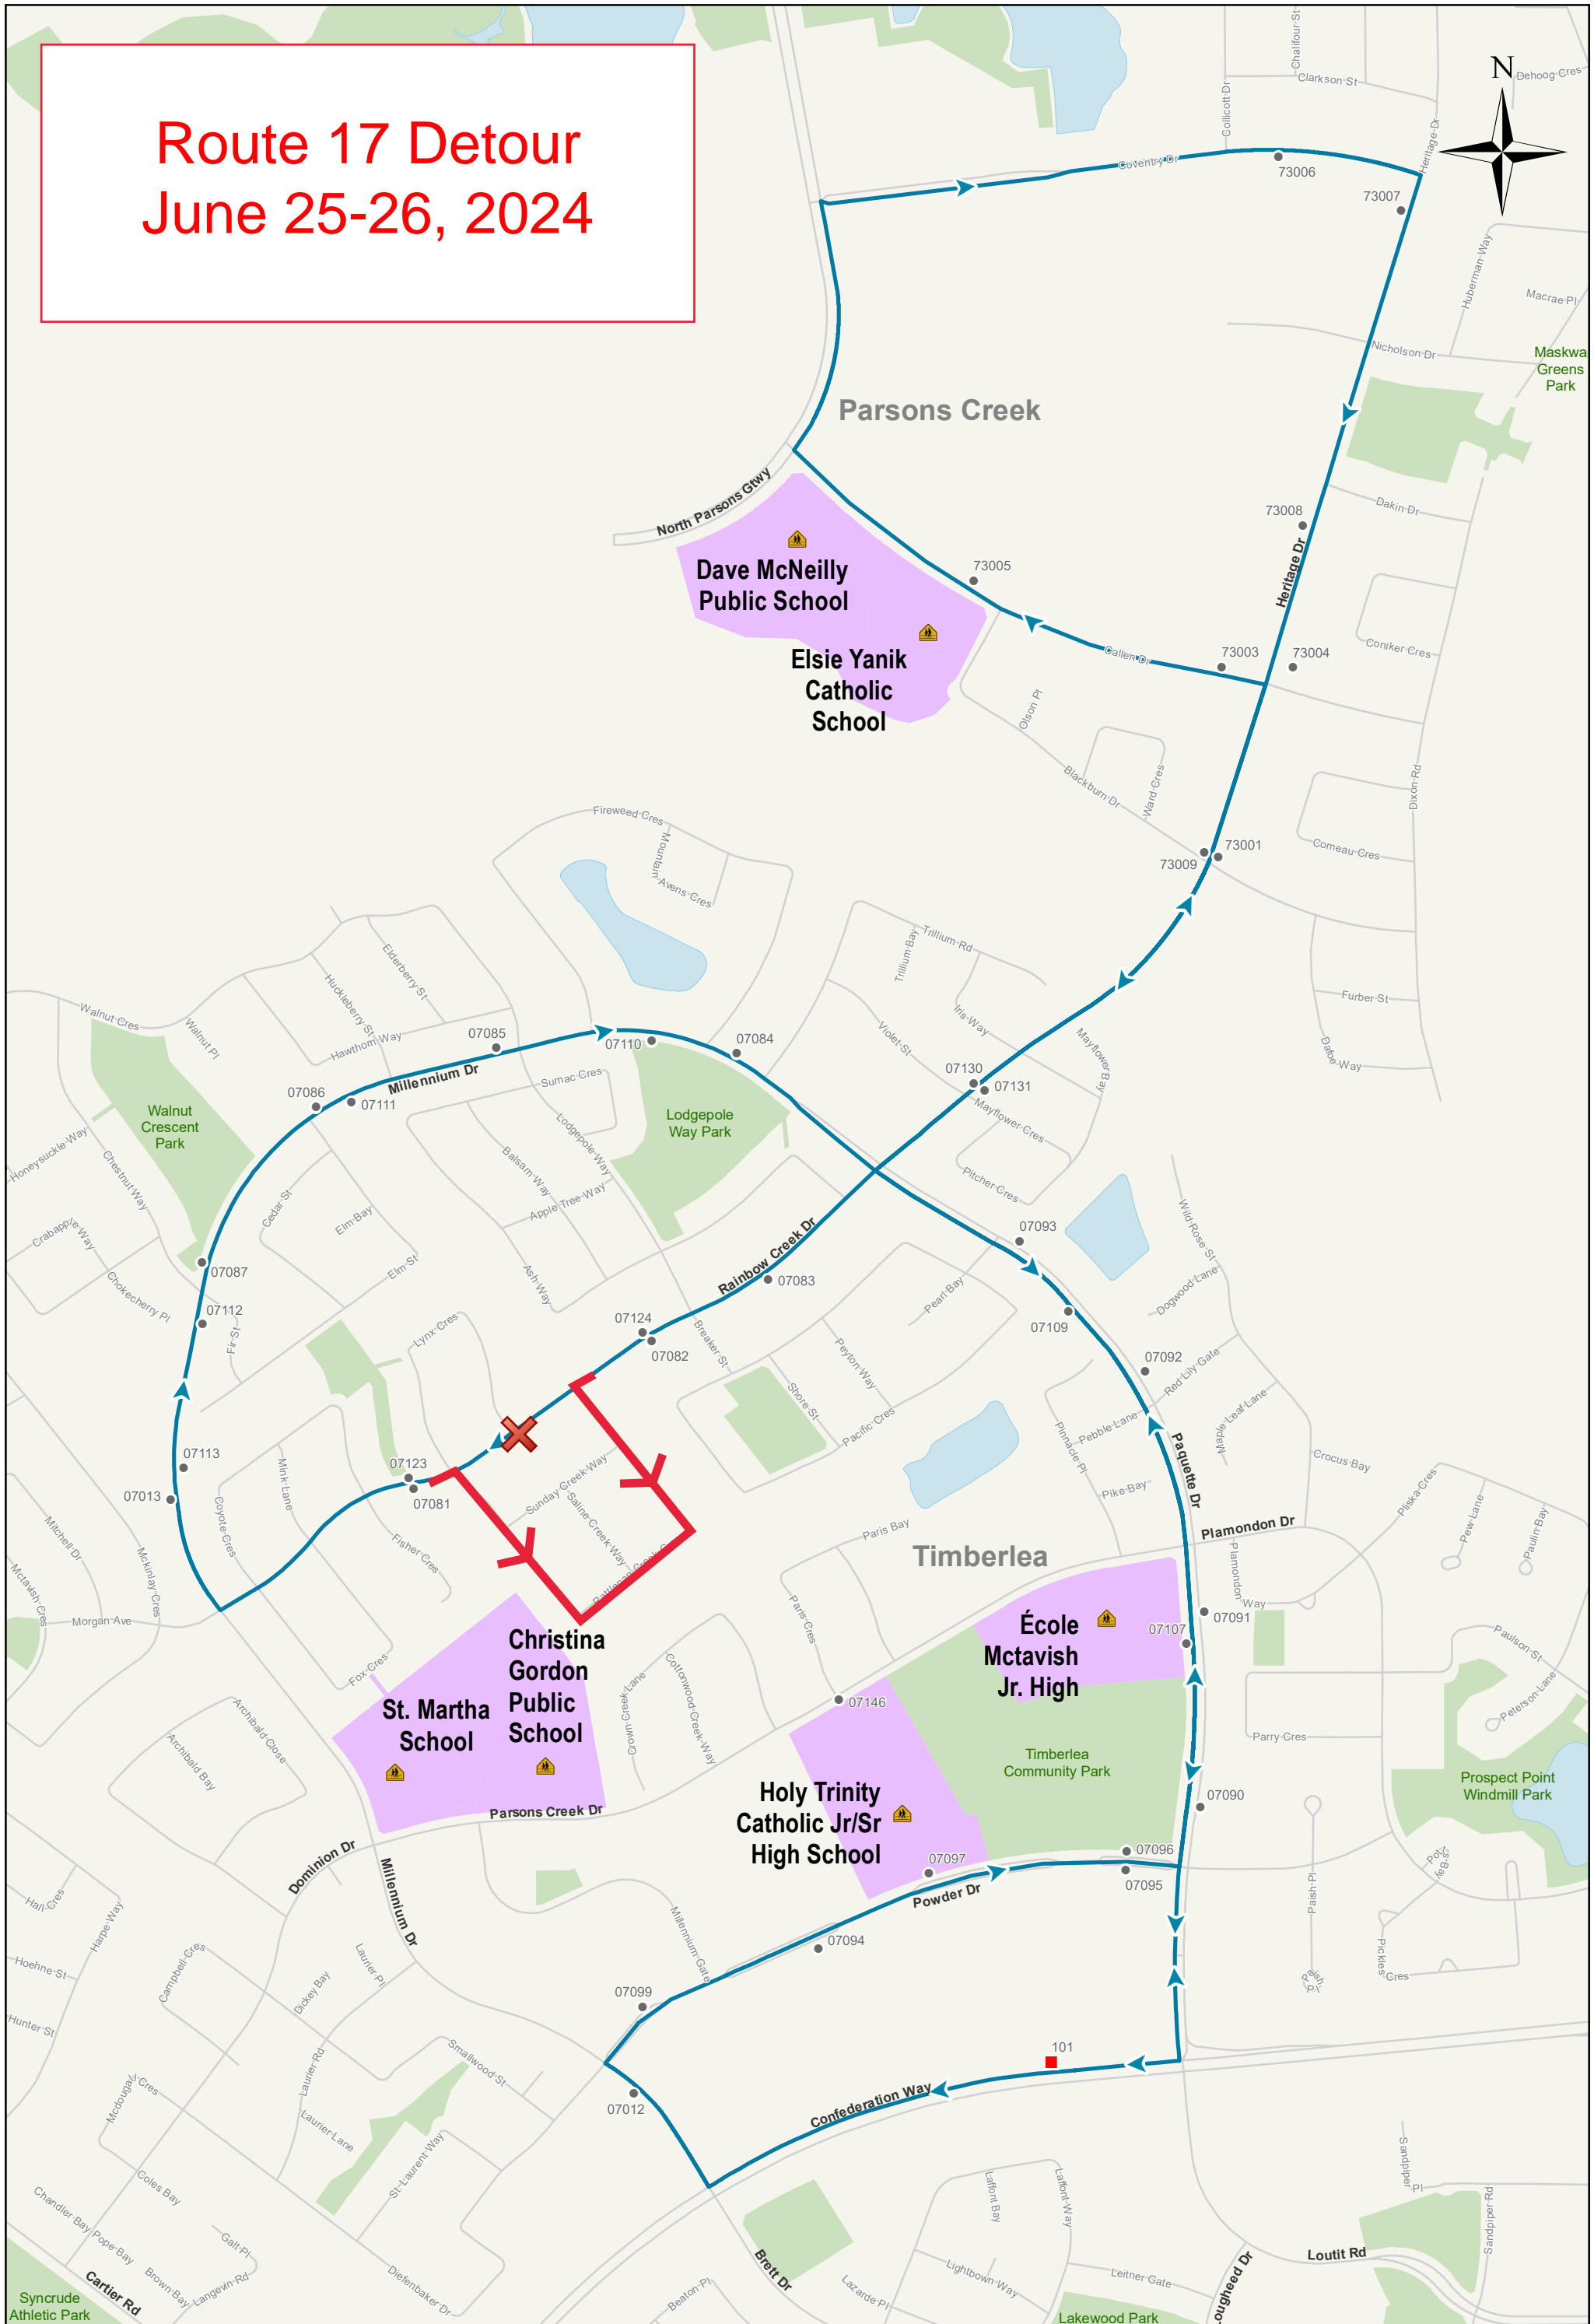

Route 17 Detour June 25-26, 2024

ROUTE 17 TIMBERLEA

- Bus Stop
- Terminal
- 🏫 School
- 🎓 College Campus
- 🏠 Learning Centre
- Bus Route
- Road
- Community Boundary
- ▭ Education Facility
- ▭ Park
- ▭ Water Feature