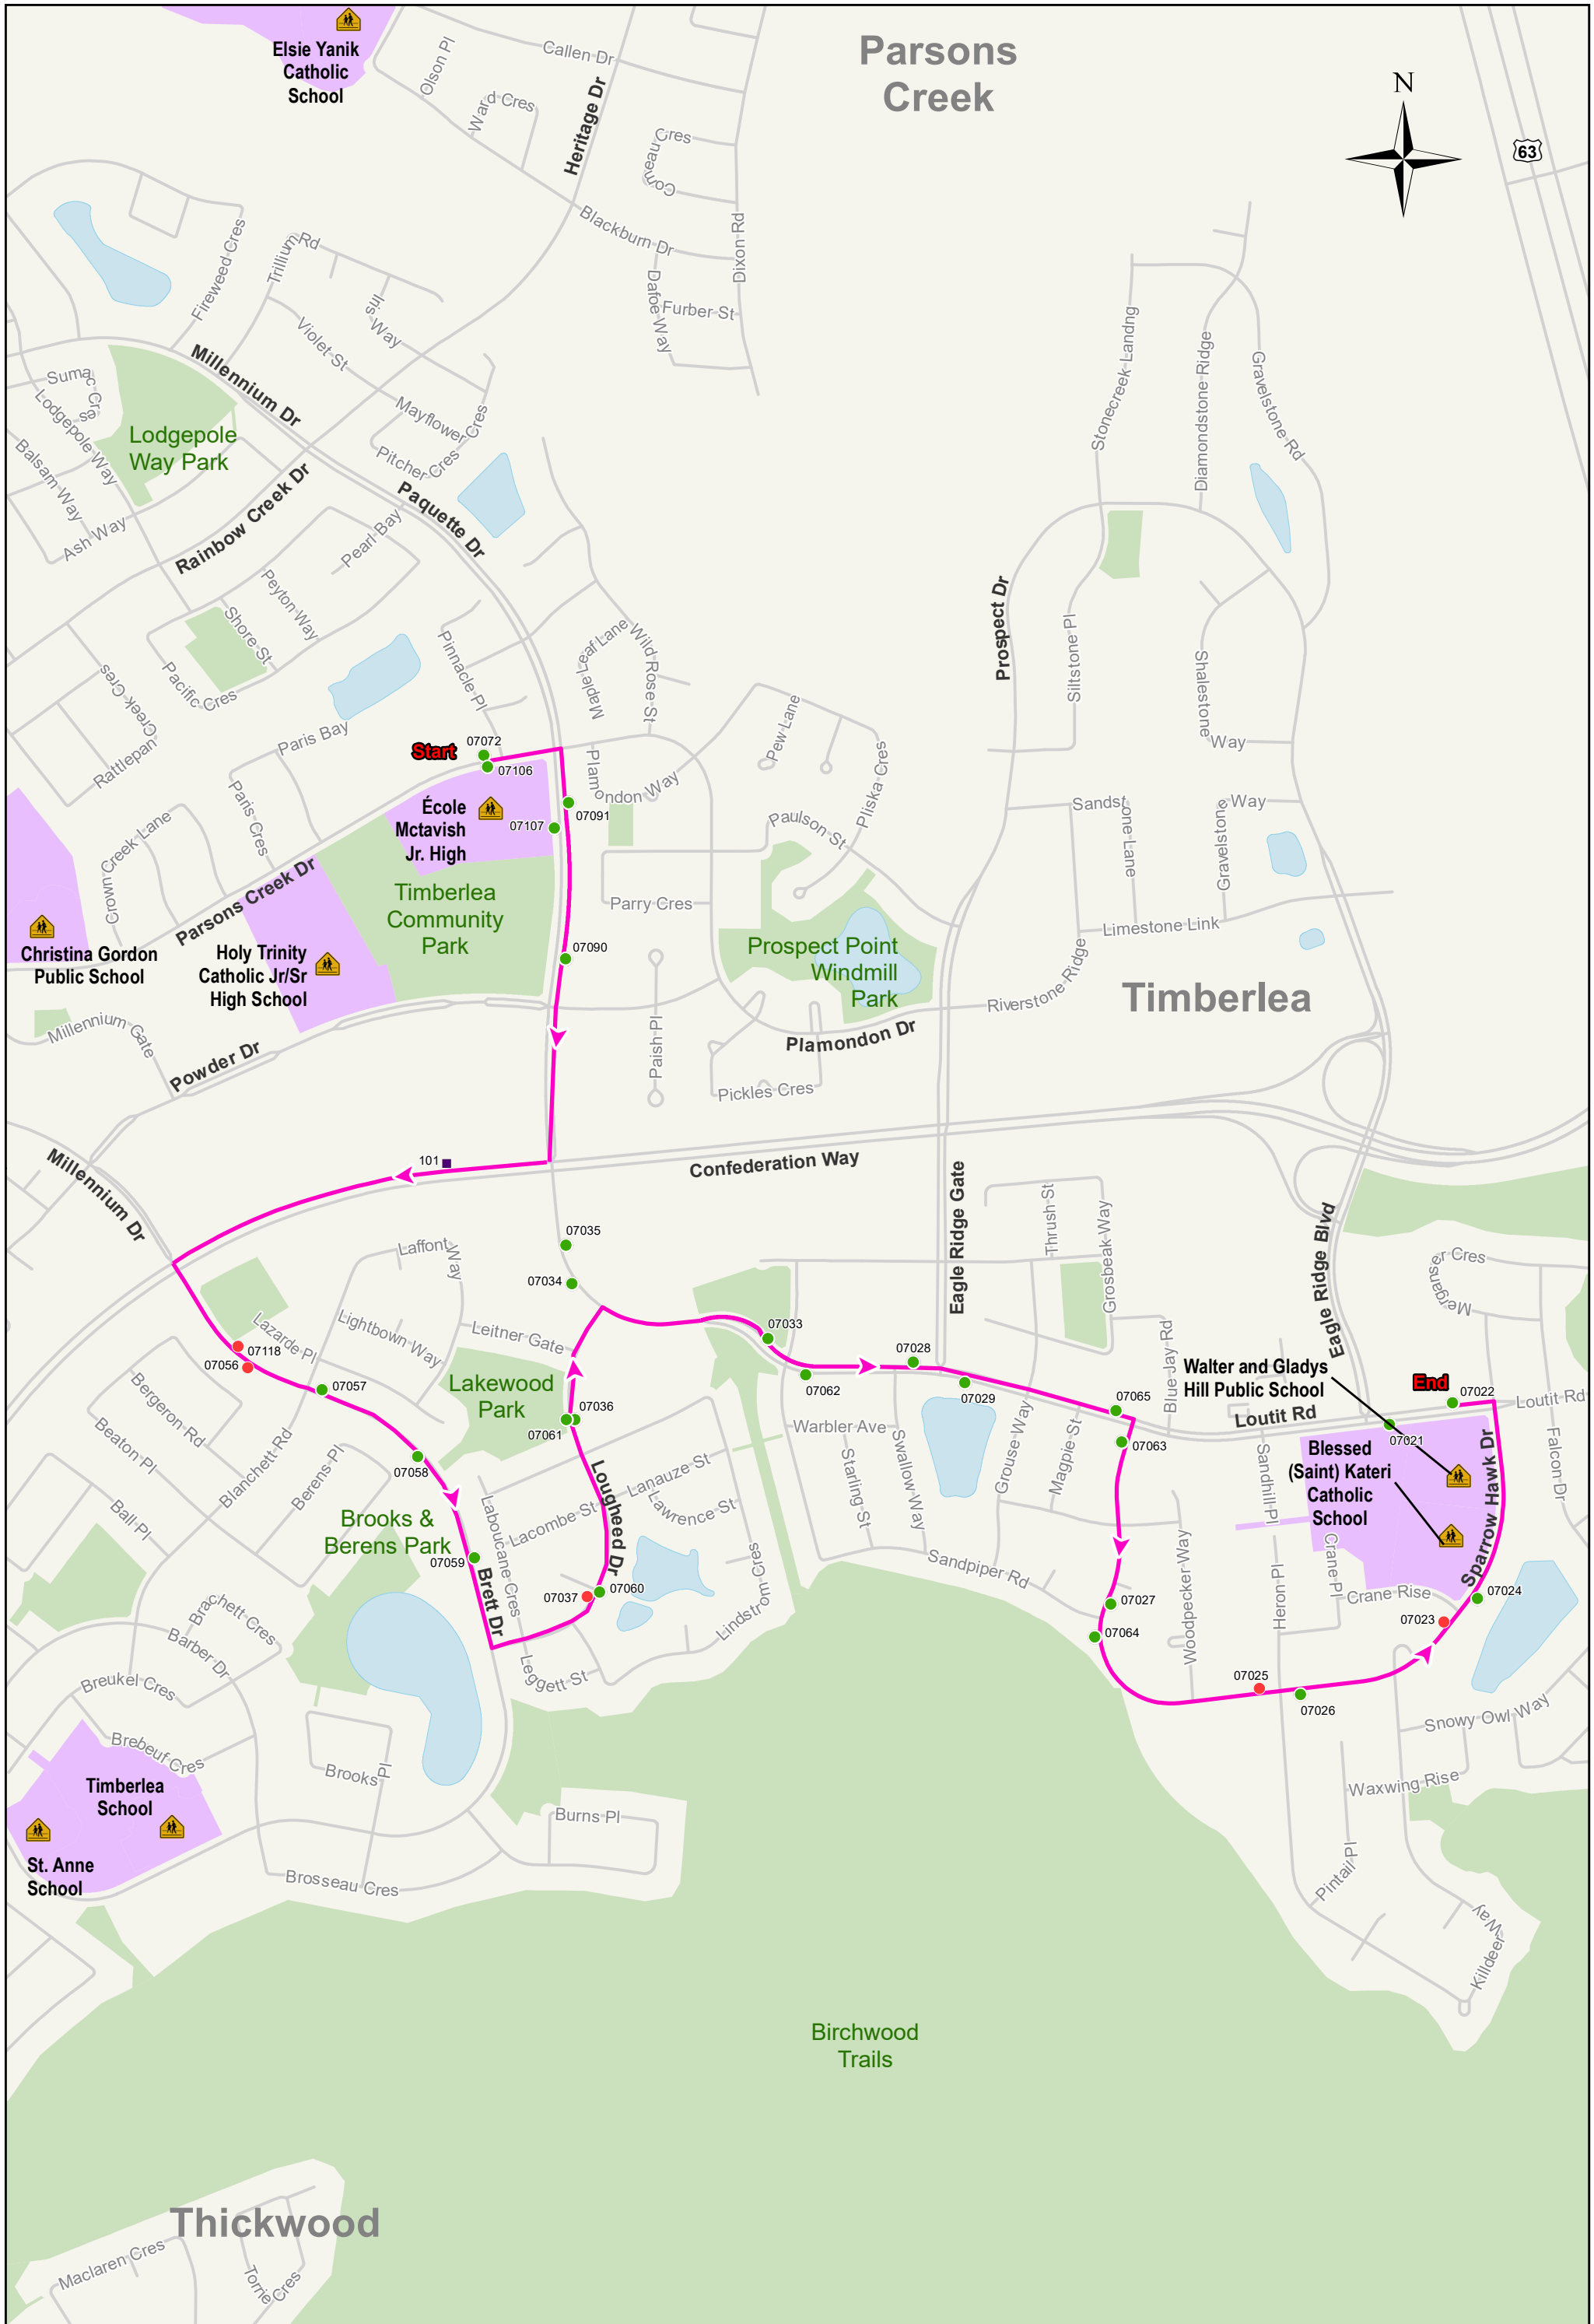

Parsons Creek

63

School Routes 2020-2021

Route 41

Ecole McTavish (PM)

- Heated Shelter
- Transit Stops
- Terminal
- Unheated Shelter
- School
- College Campus
- Learning Centre
- Road
- Community Boundary
- Education Facility
- Park
- Water Feature