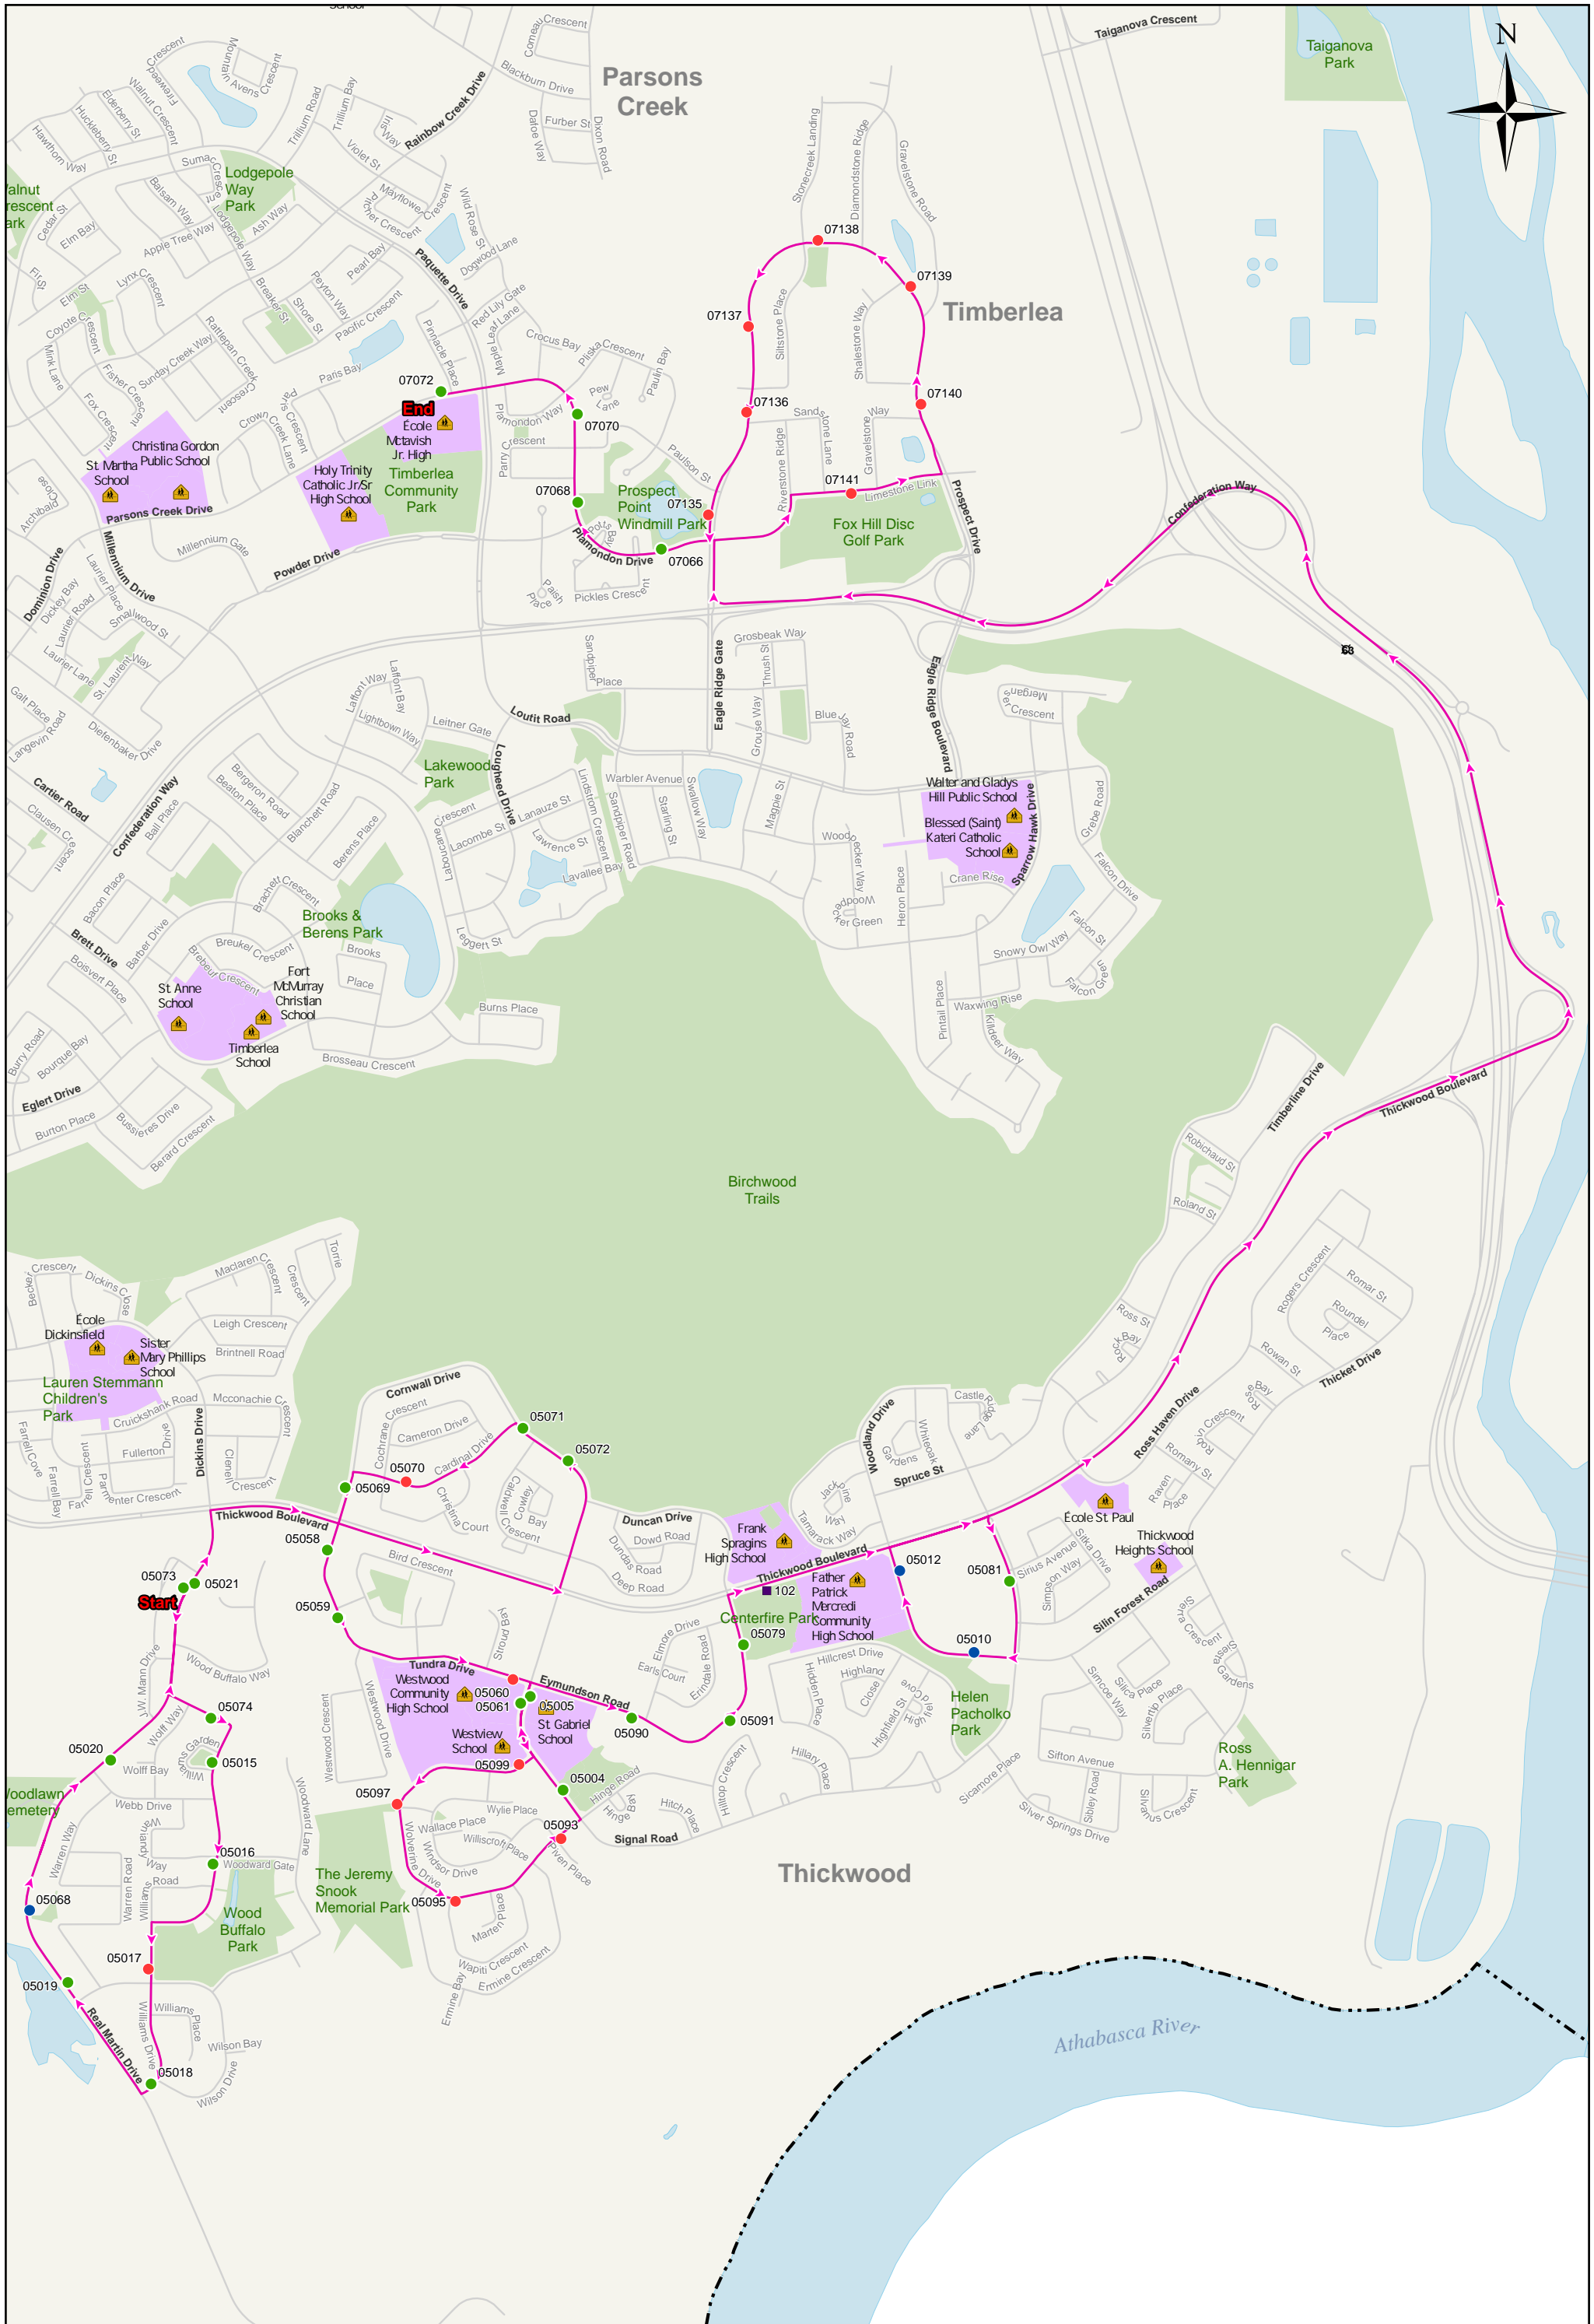

**ROUTE 300  
ECOLE MCTAVISH (AM)**

- Heated Shelter
- Transit Stops
- Terminal
- Unheated Shelter
- School
- College Campus
- Learning Centre
- Bus Route
- Road
- Community Boundary
- Education Facility
- Park
- Water Feature

**ROUTE 300  
ECOLE MCTAVISH (PM)**

- Heated Shelter
- Transit Stops
- Terminal
- Unheated Shelter
- School
- College Campus
- Learning Centre
- Bus Route
- Road
- Community Boundary
- Education Facility
- Park
- Water Feature