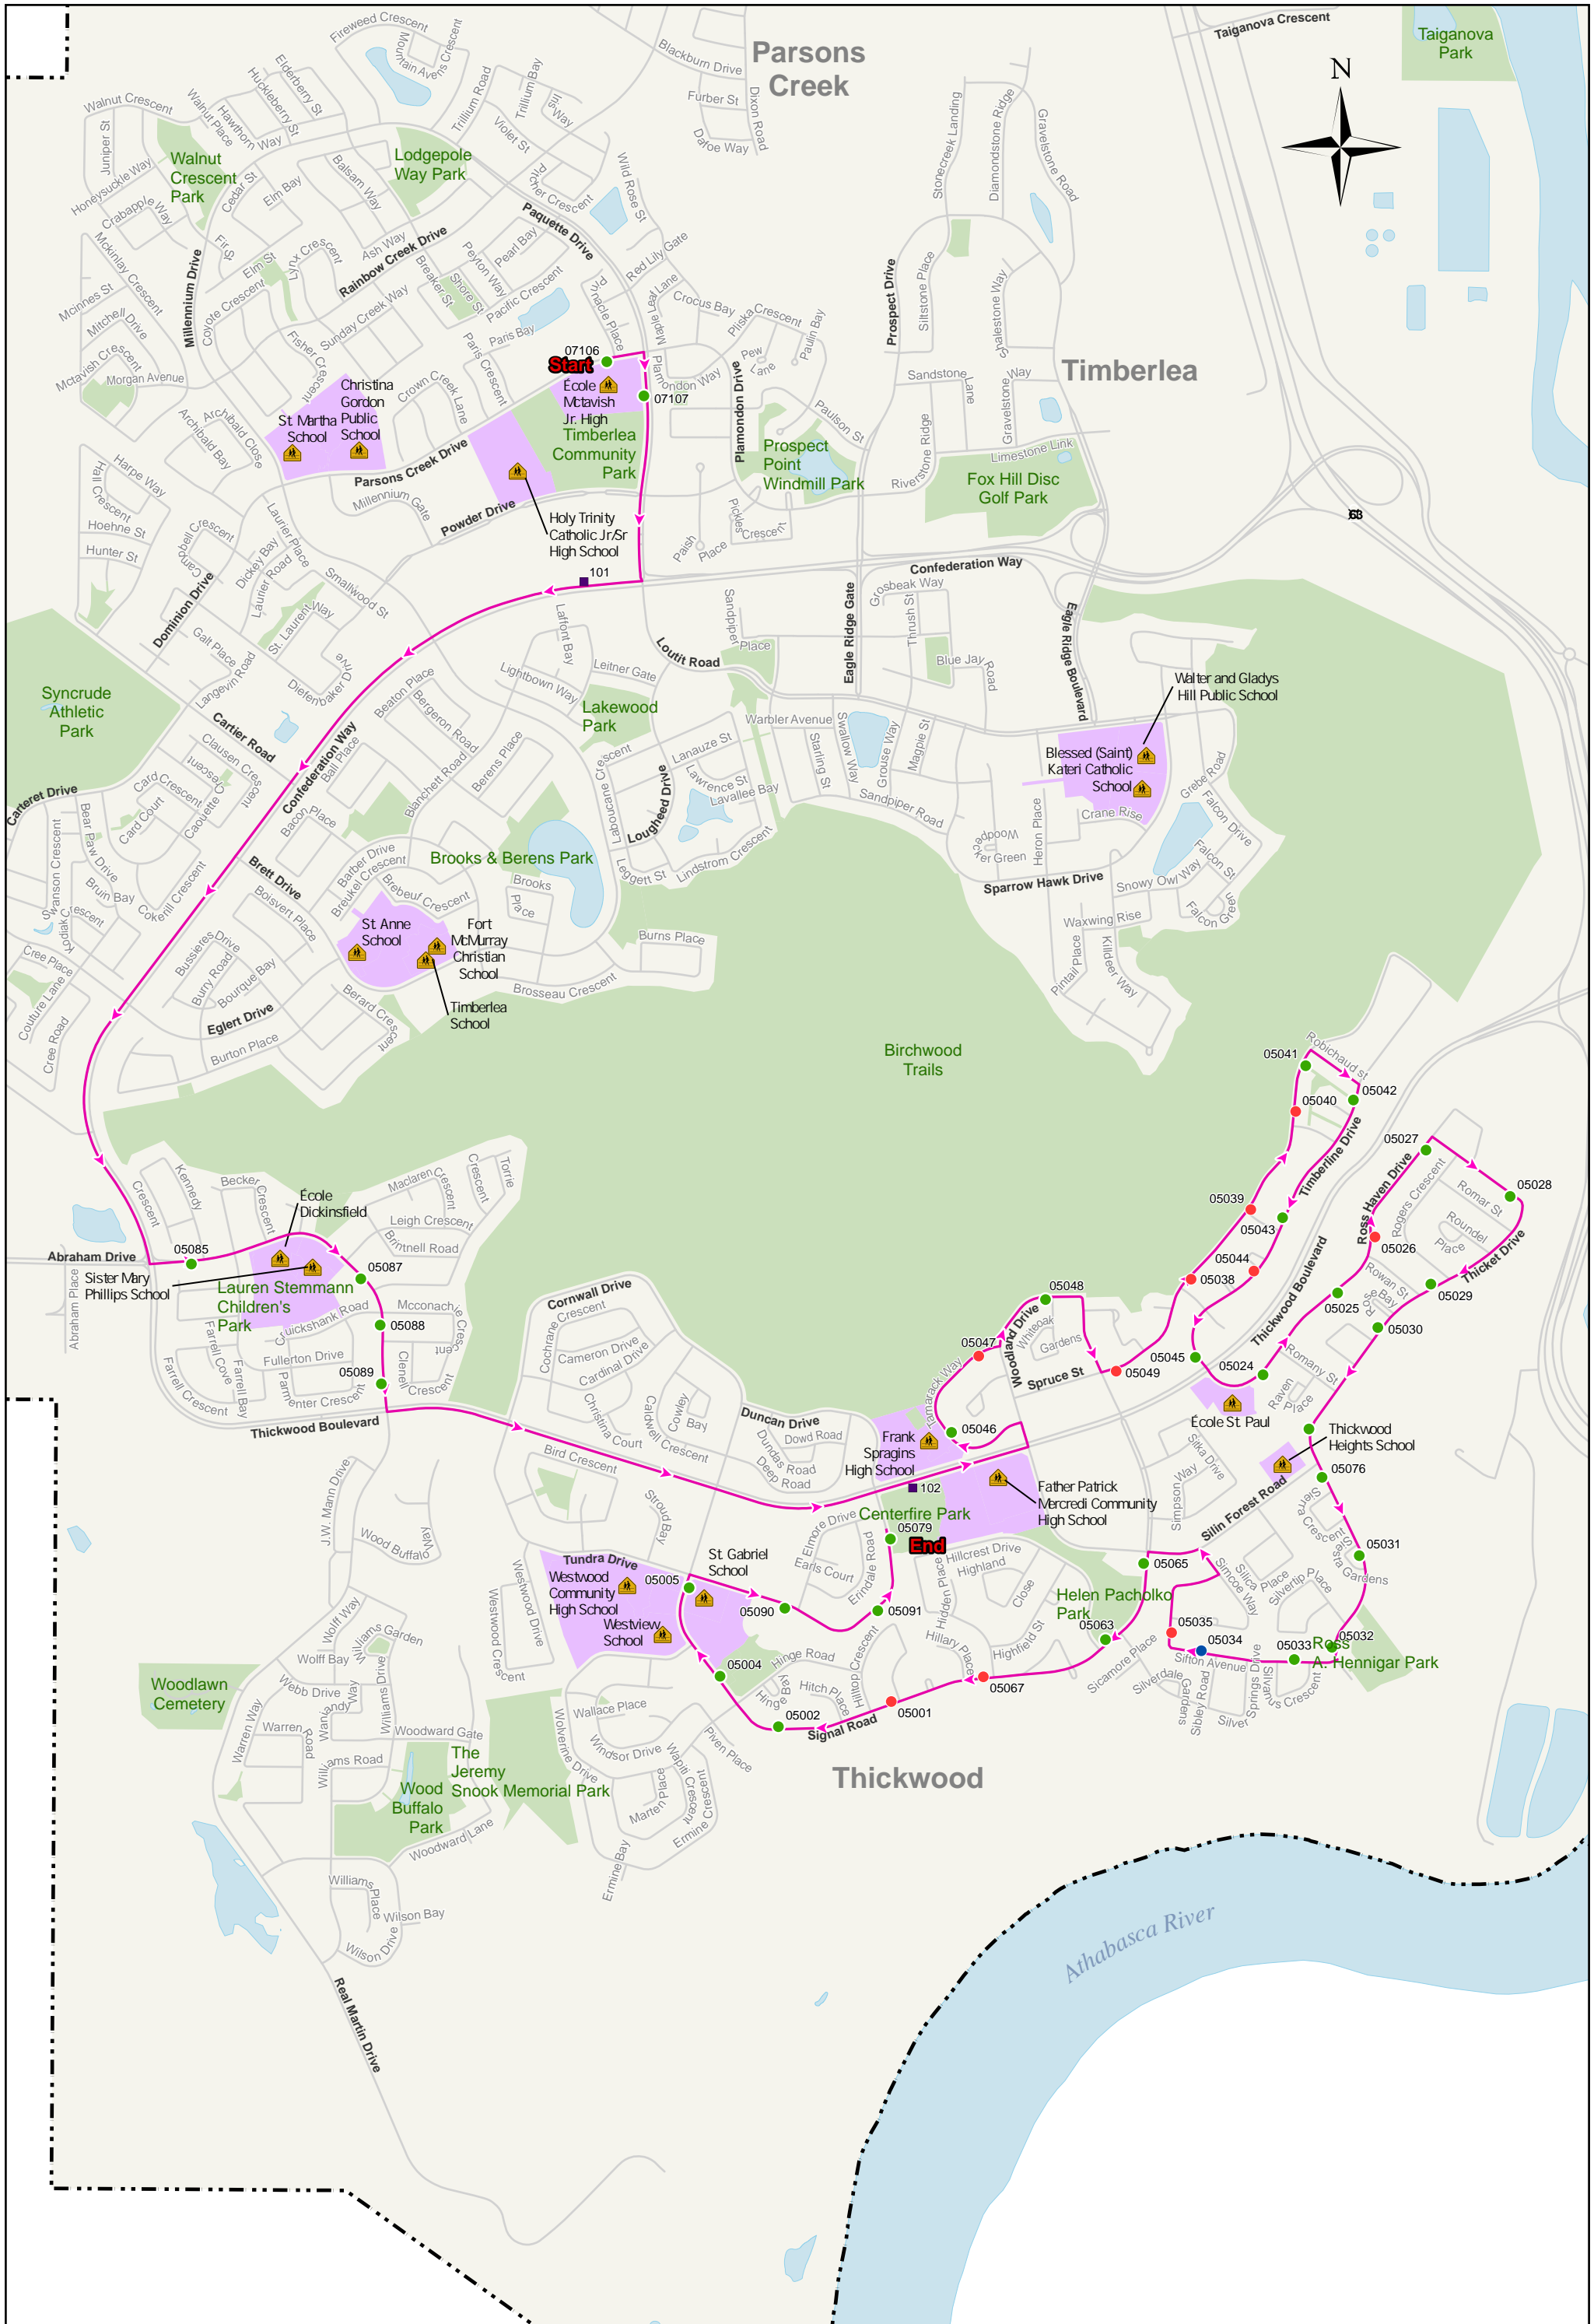

ROUTE 304 ECOLE MCTAVISH (PM)

- Heated Shelter
- Transit Stops
- Terminal
- Unheated Shelter
- School
- College Campus
- Learning Centre
- Community Boundary
- Education Facility
- Park
- Water Feature
- Bus Route
- Road