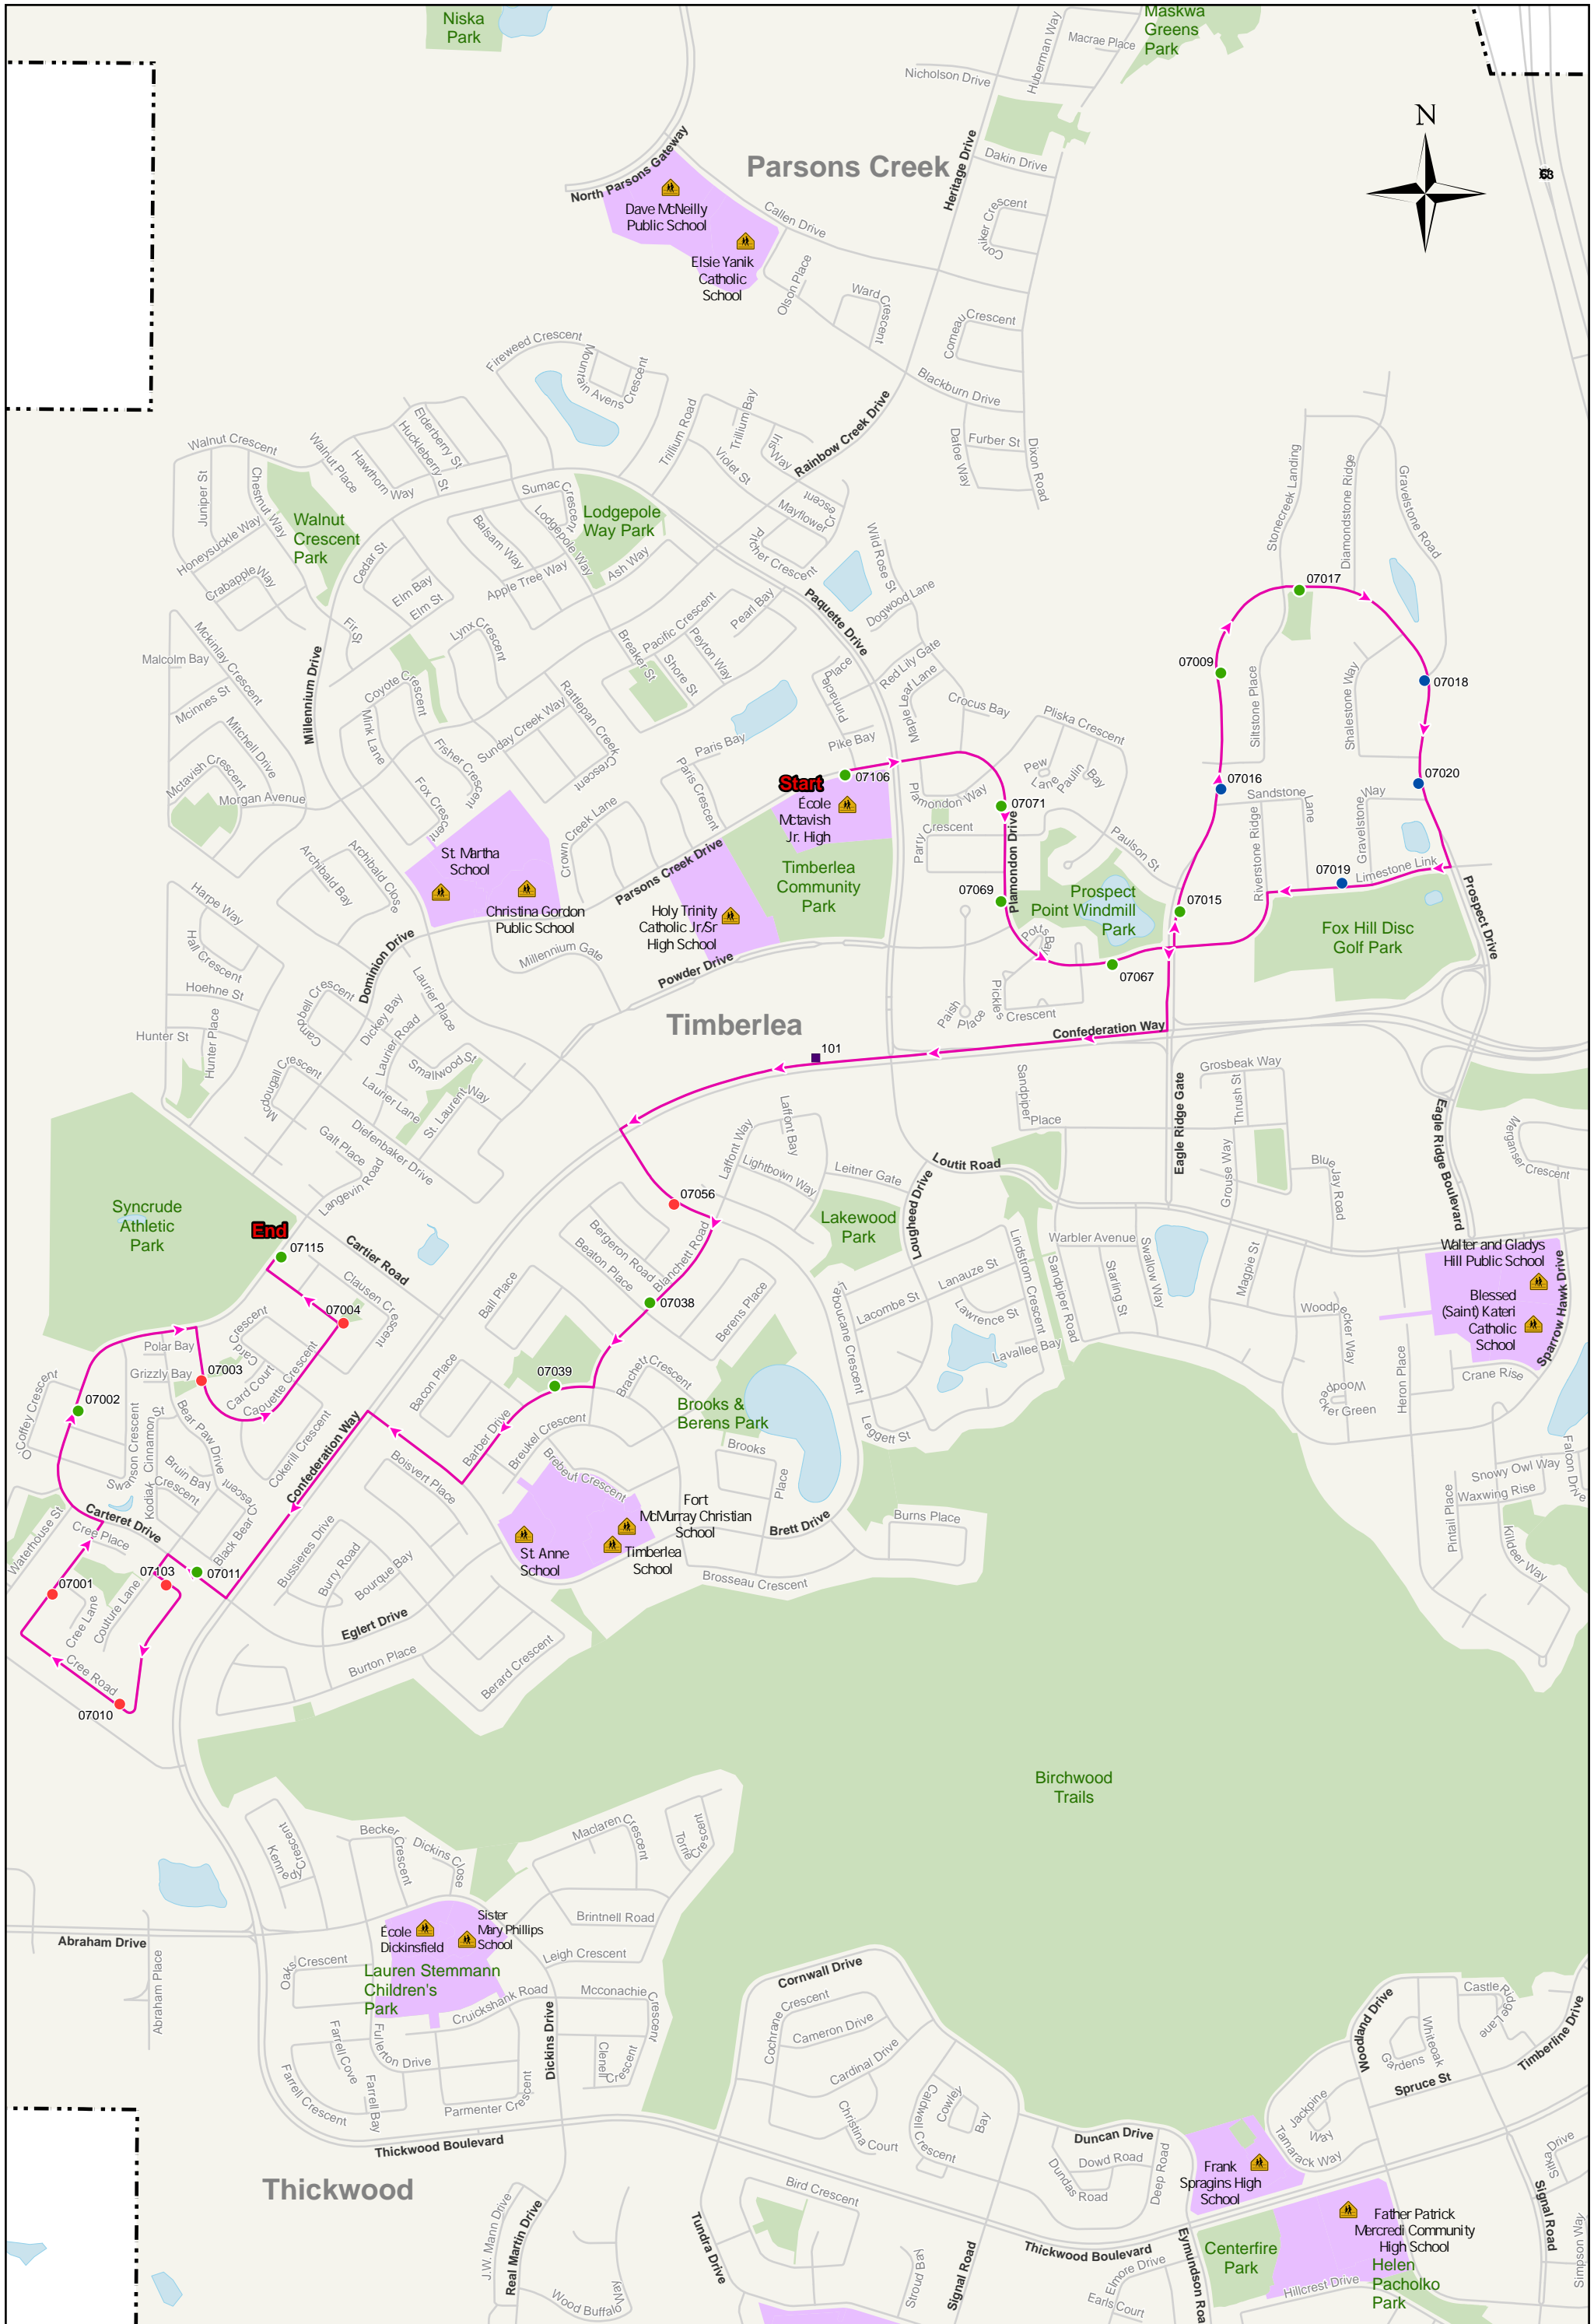

# ROUTE 301 ECOLE MCTAVISH (PM)

- Heated Shelter
- Transit Stops
- Terminal
- Unheated Shelter
- School
- College Campus
- Learning Centre
- Community Boundary
- Education Facility
- Park
- Water Feature
- Bus Route
- Road

# ROUTE 302 / 303 ECOLE MCTAVISH (AM)

- Heated Shelter
- Transit Stops
- Terminal
- Unheated Shelter
- School
- College Campus
- Learning Centre
- Community Boundary
- Education Facility
- Park
- Water Feature
- Bus Route
- Road