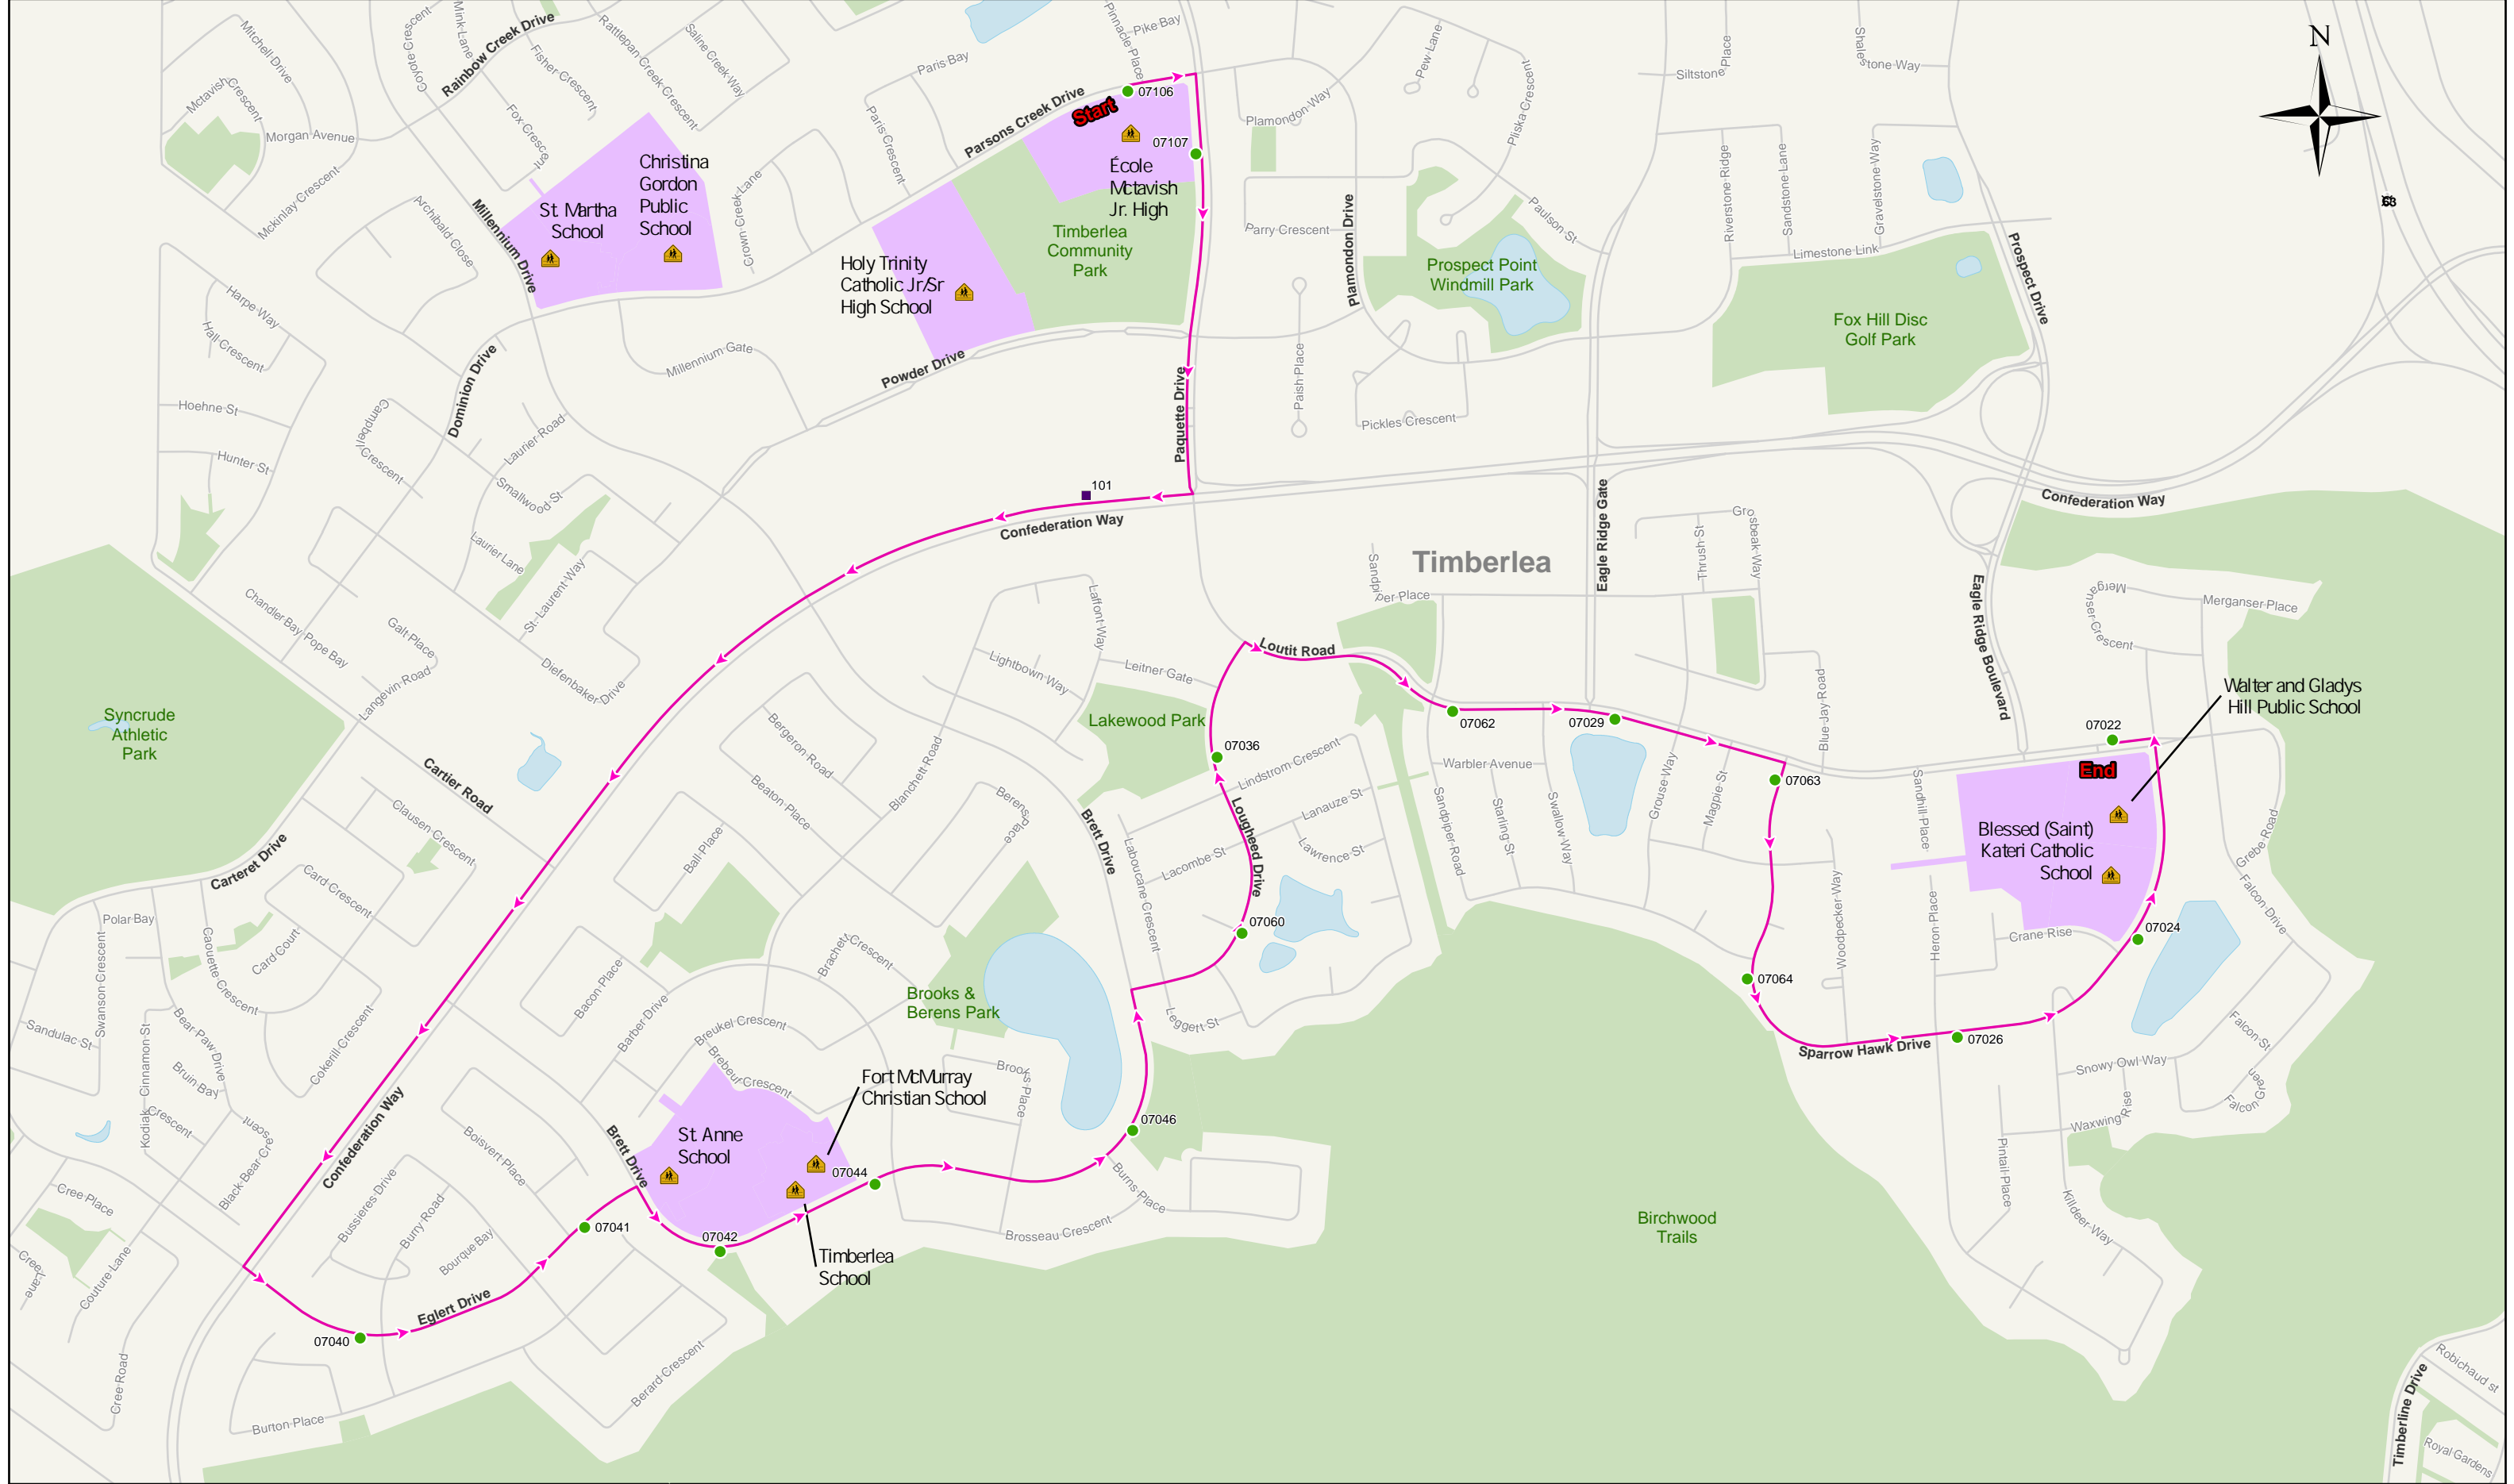

**ROUTE 300  
ECOLE MCTAVISH (AM)**

- Heated Shelter
- Transit Stops
- Terminal
- Unheated Shelter
- School
- College Campus
- Learning Centre
- Bus Route
- Road
- Community Boundary
- Education Facility
- Park
- Water Feature

**ROUTE 300  
ECOLE MCTAVISH (PM)**

- Heated Shelter
- Transit Stops
- Terminal
- Unheated Shelter
- School
- College Campus
- Learning Centre
- Bus Route
- Road
- Community Boundary
- Education Facility
- Park
- Water Feature

# ROUTE 301 ECOLE MCTAVISH (AM)

- Heated Shelter
- Transit Stops
- Terminal
- Unheated Shelter
- School
- College Campus
- Learning Centre
- Community Boundary
- Education Facility
- Park
- Water Feature
- Bus Route
- Road

# ROUTE 303 ECOLE MCTAVISH (PM)

- Heated Shelter
- Transit Stops
- Terminal
- Unheated Shelter
- School
- College Campus
- Learning Centre
- Community Boundary
- Education Facility
- Park
- Water Feature
- Bus Route
- Road