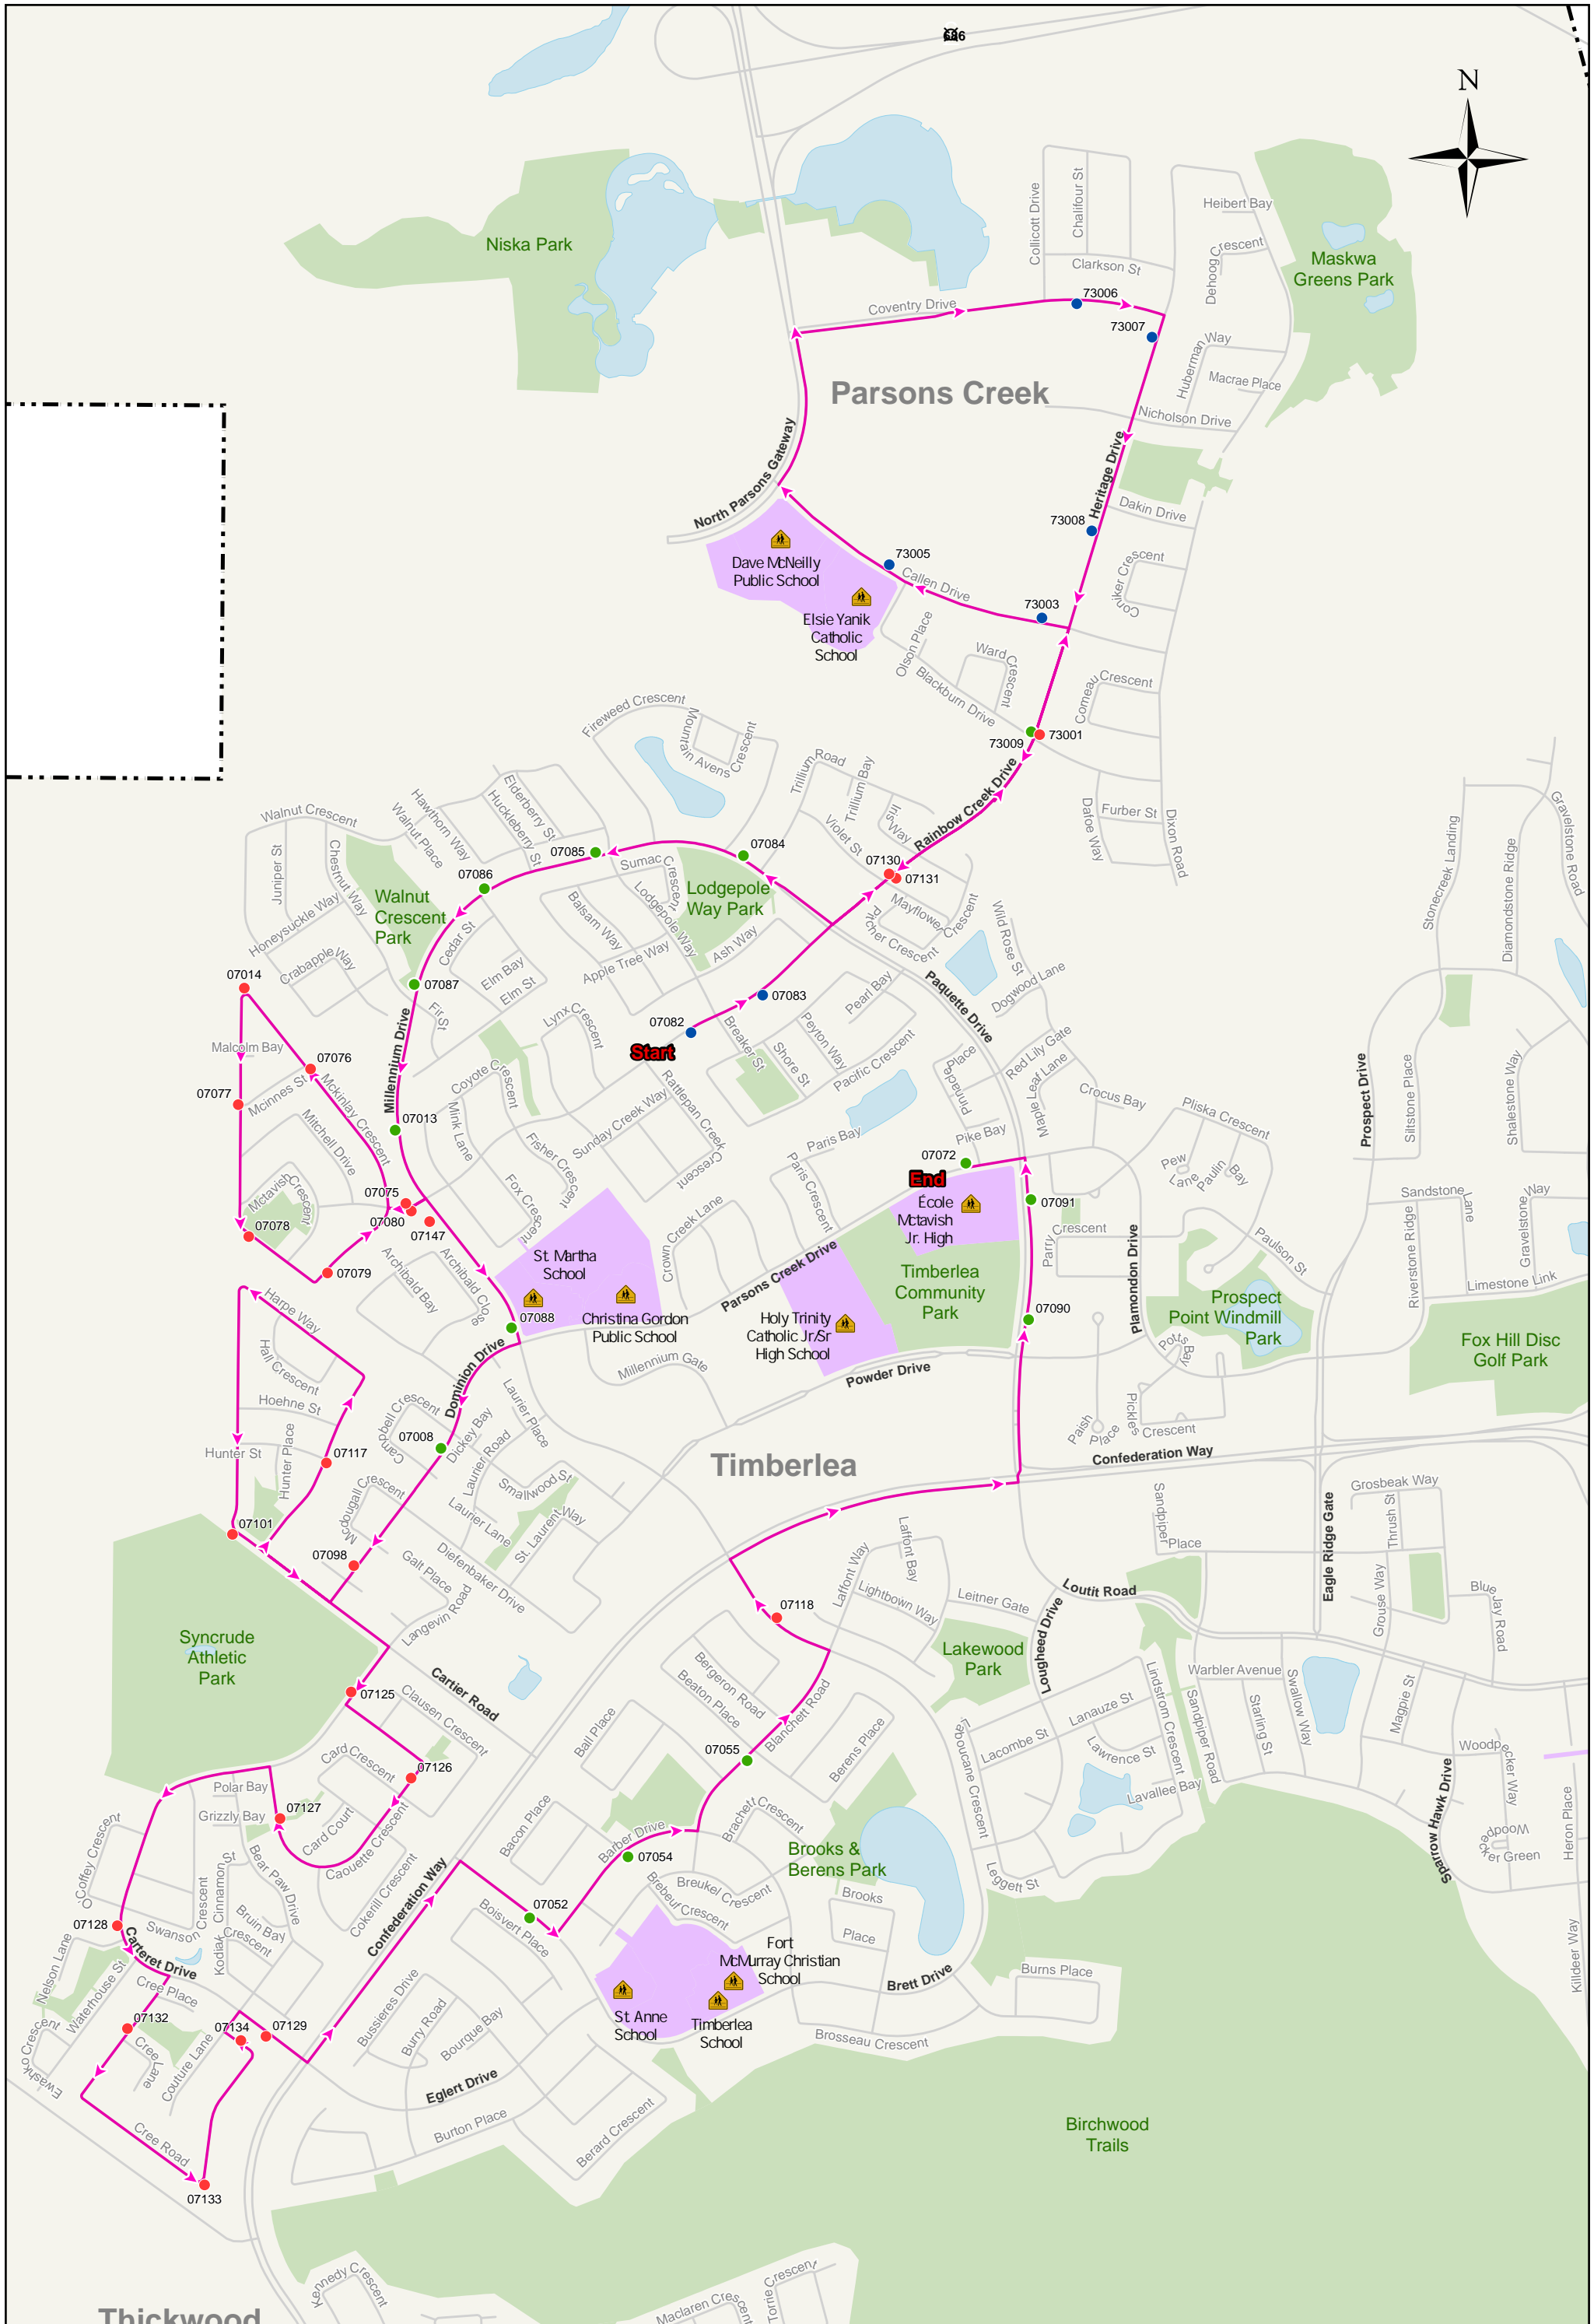

ROUTE 302 / 303 ECOLE MCTAVISH (AM)

- Heated Shelter
- Transit Stops
- Terminal
- Unheated Shelter
- School
- College Campus
- Learning Centre
- Community Boundary
- Education Facility
- Park
- Water Feature
- Bus Route
- Road