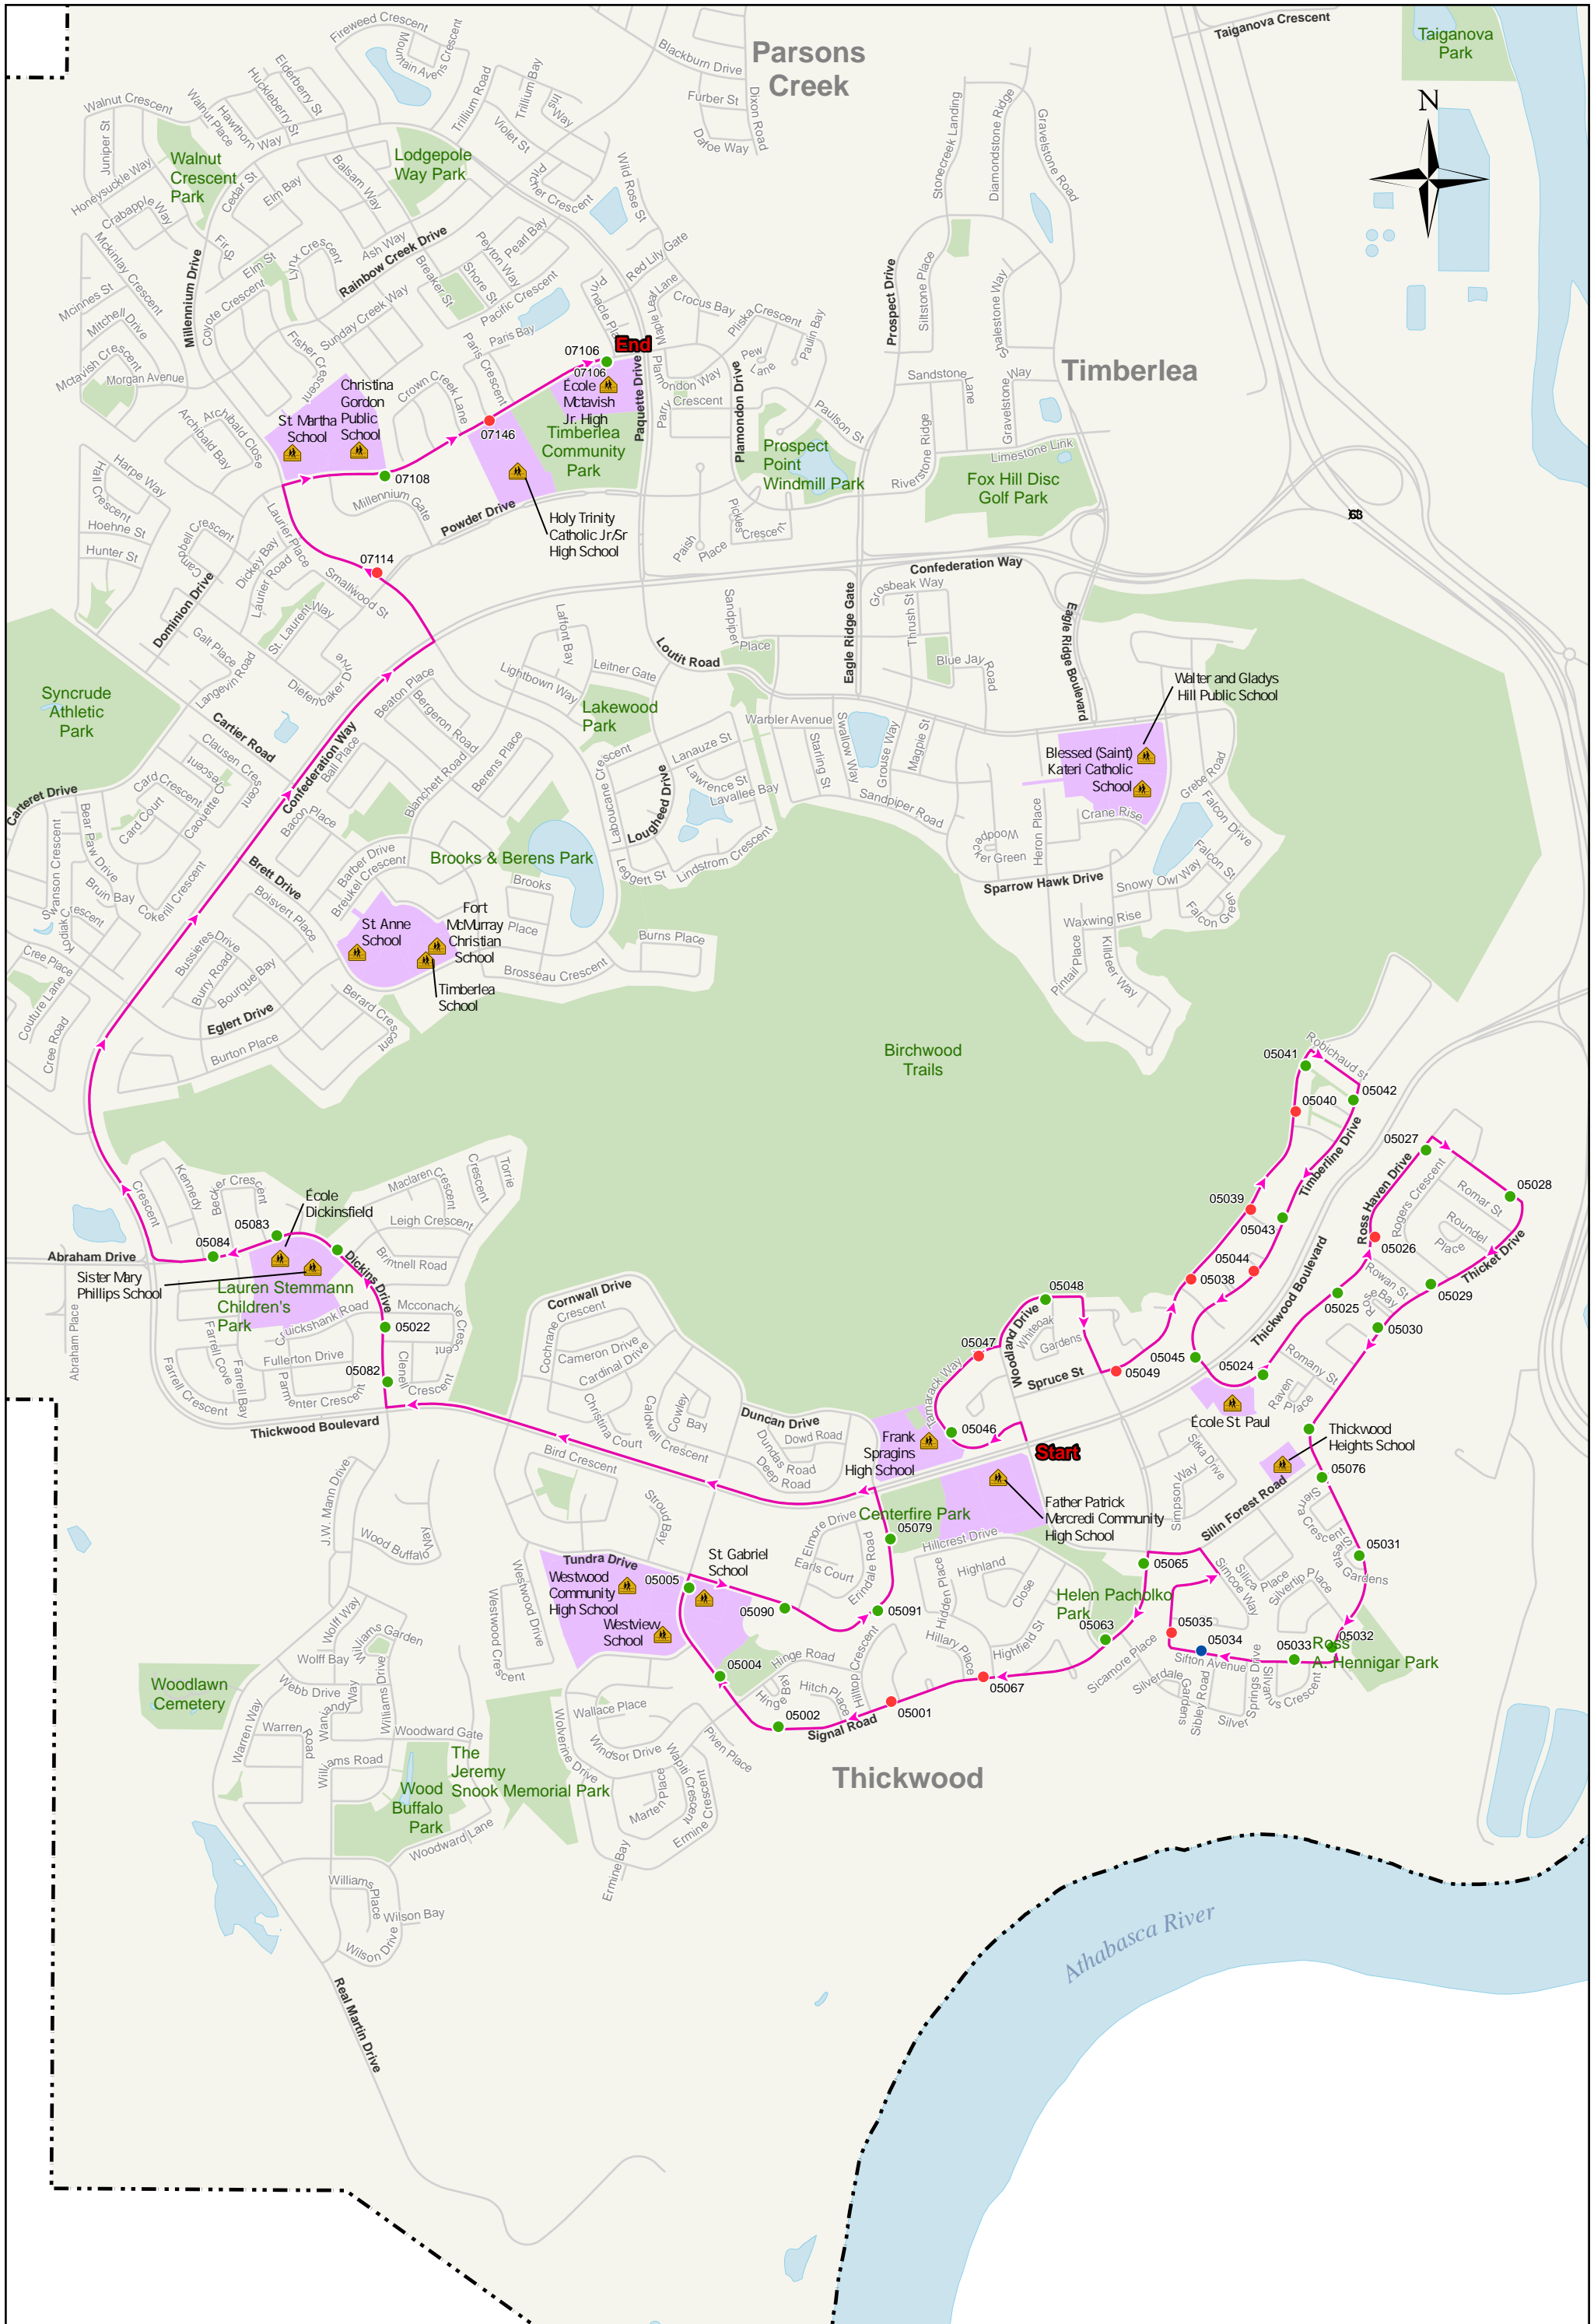

ROUTE 304 ECOLE MCTAVISH (AM)

- Heated Shelter
- Transit Stops
- Terminal
- Unheated Shelter
- School
- College Campus
- Learning Centre
- Community Boundary
- Education Facility
- Park
- Water Feature
- Bus Route
- Road