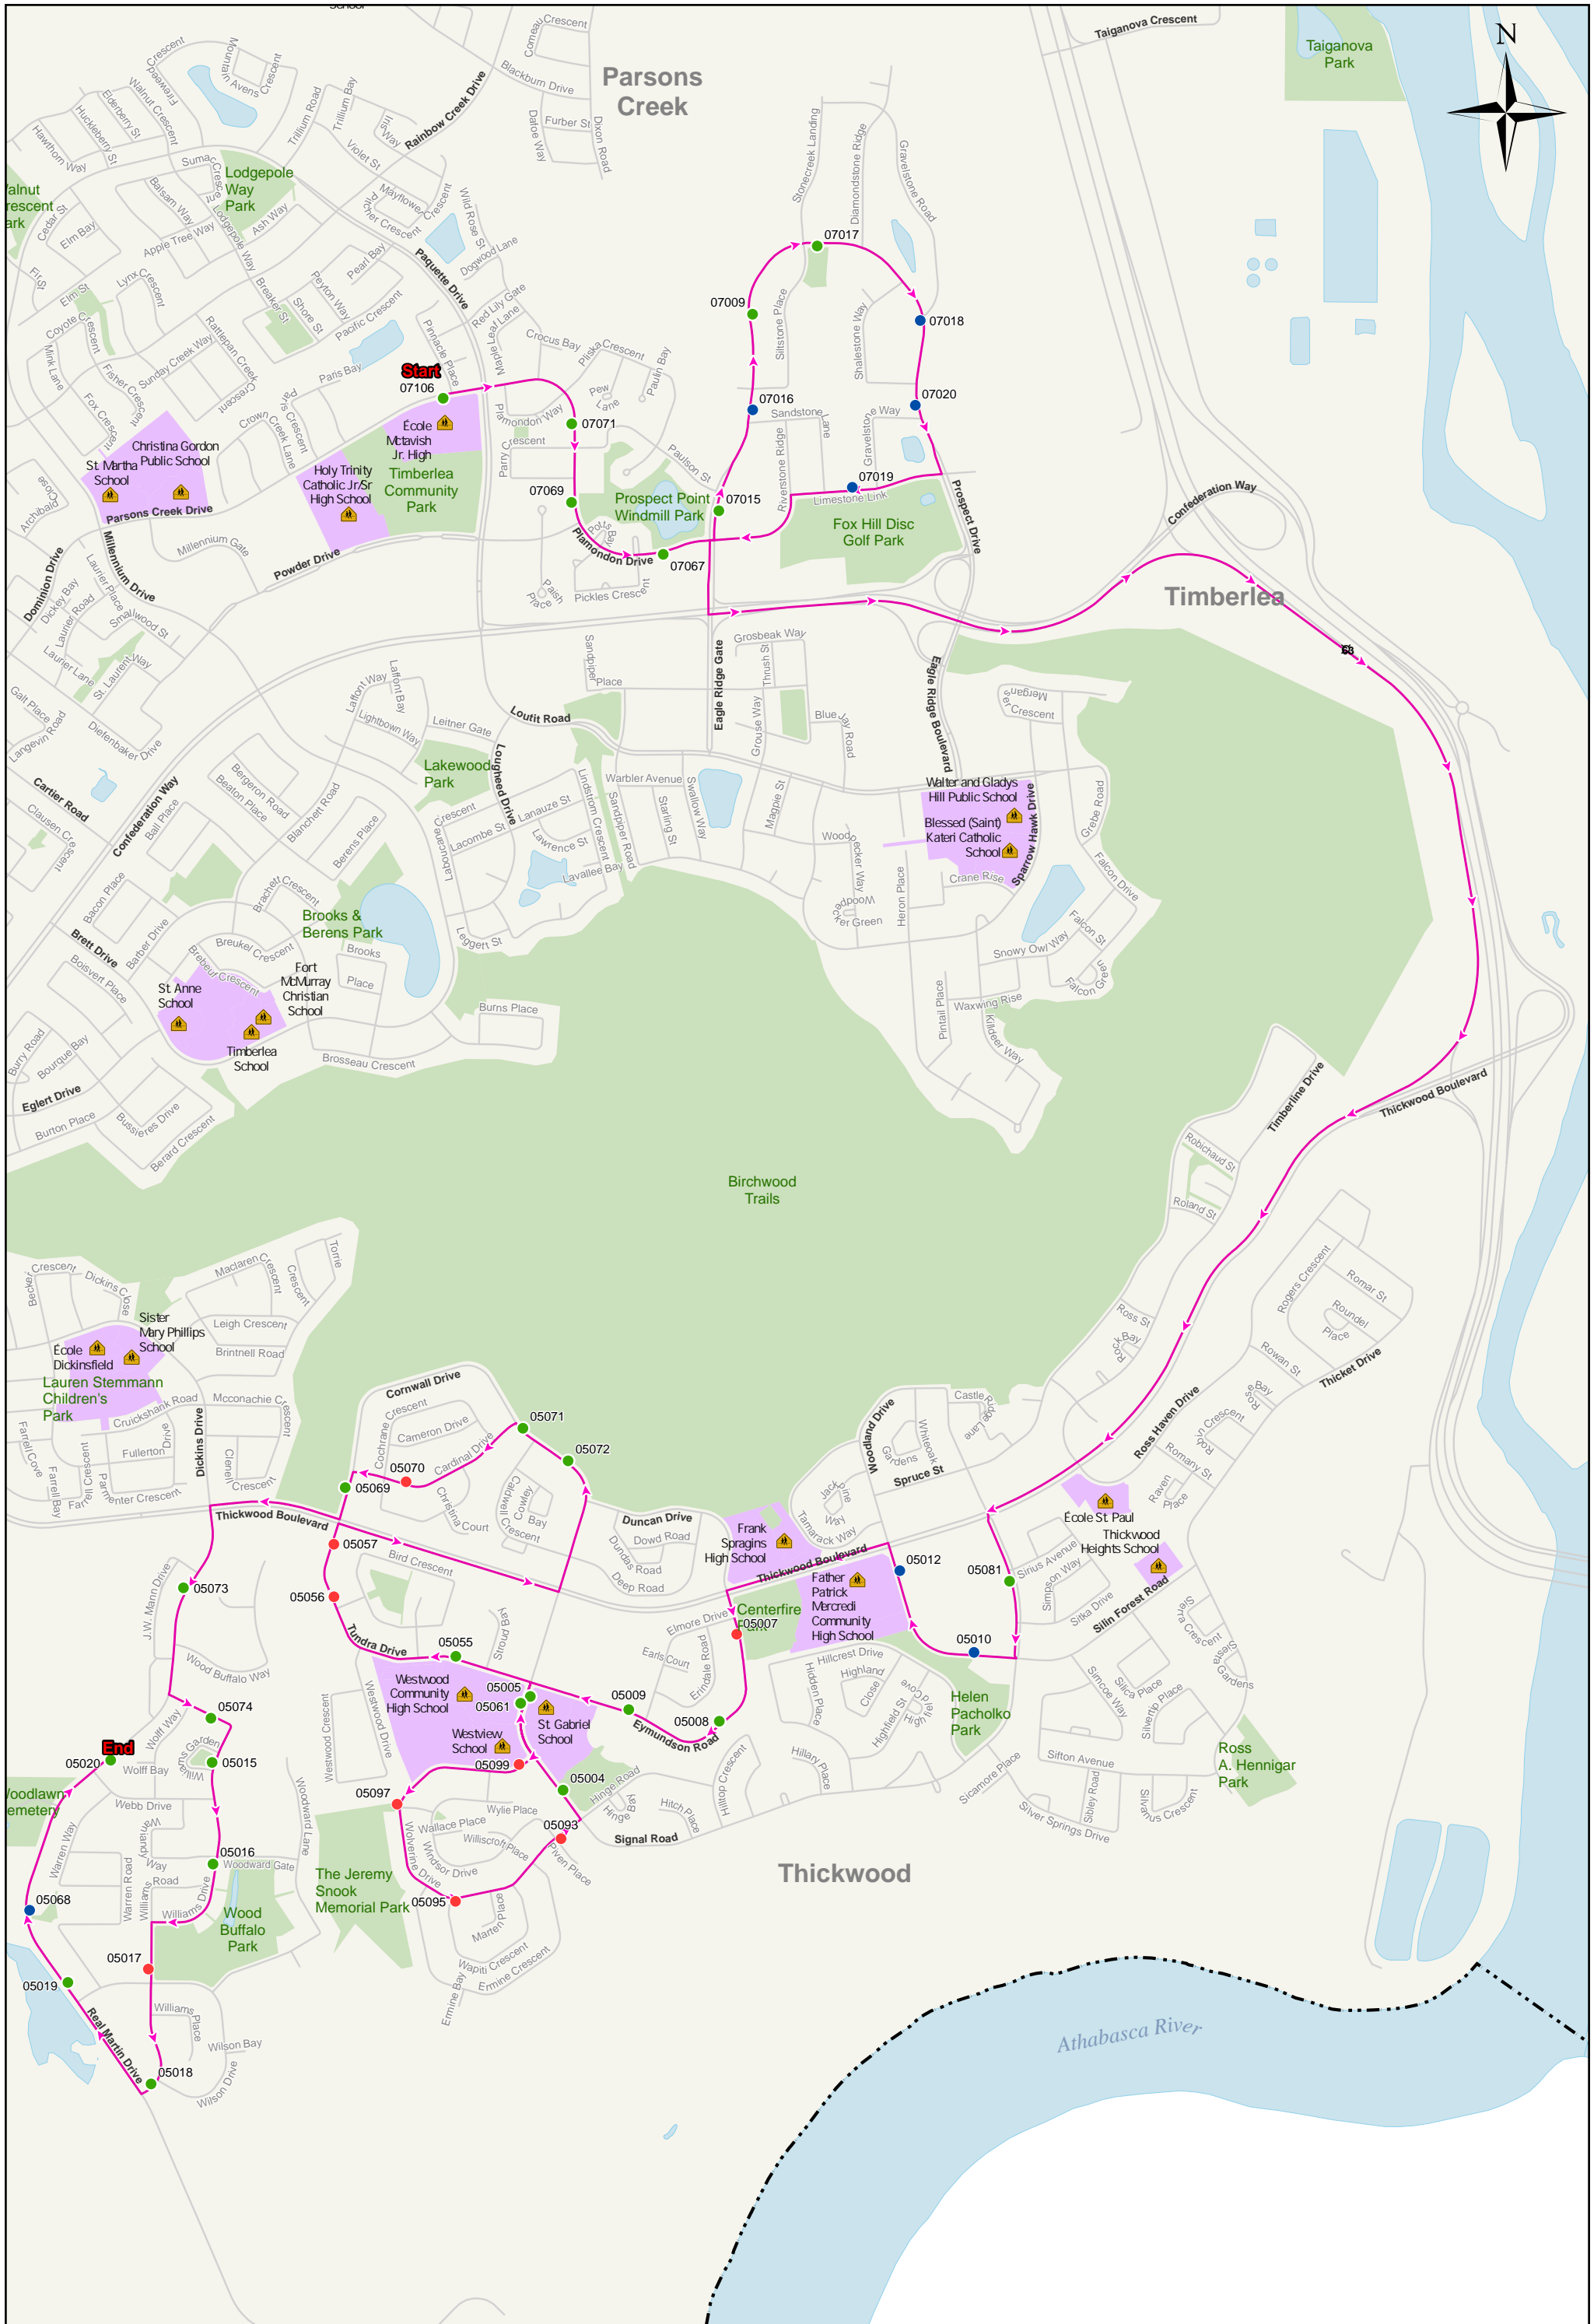

**ROUTE 300  
ECOLE MCTAVISH (AM)**

- Heated Shelter
- Transit Stops
- Terminal
- Unheated Shelter
- School
- College Campus
- Learning Centre
- Bus Route
- Road
- Community Boundary
- Education Facility
- Park
- Water Feature

**ROUTE 300  
ECOLE MCTAVISH (PM)**

- Heated Shelter
- Transit Stops
- Terminal
- Unheated Shelter
- School
- College Campus
- Learning Centre
- Bus Route
- Road
- Community Boundary
- Education Facility
- Park
- Water Feature

# ROUTE 301 ECOLE MCTAVISH (AM)

- Heated Shelter
- Transit Stops
- Terminal
- Unheated Shelter
- School
- College Campus
- Learning Centre
- Community Boundary
- Education Facility
- Park
- Water Feature
- Bus Route
- Road

# ROUTE 303 ECOLE MCTAVISH (PM)

- Heated Shelter
- Transit Stops
- Terminal
- Unheated Shelter
- School
- College Campus
- Learning Centre
- Community Boundary
- Education Facility
- Park
- Water Feature
- Bus Route
- Road