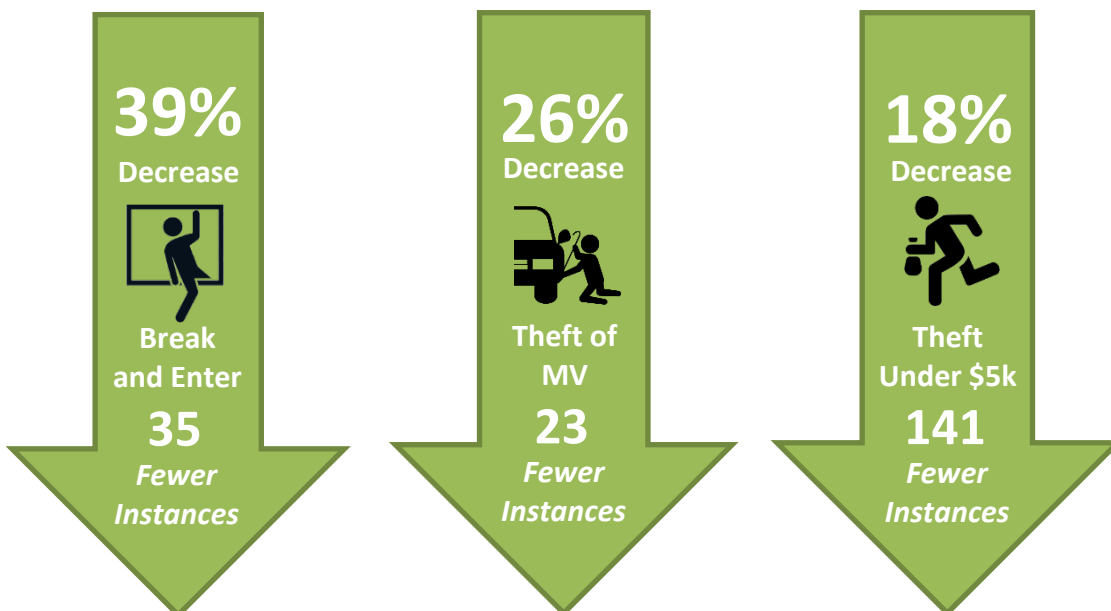

Select Property Crime

The data contained in this document was obtained from PROS, which is a live database. As such, some of the information presented could differ slightly from any past or future reports regarding the same time period.