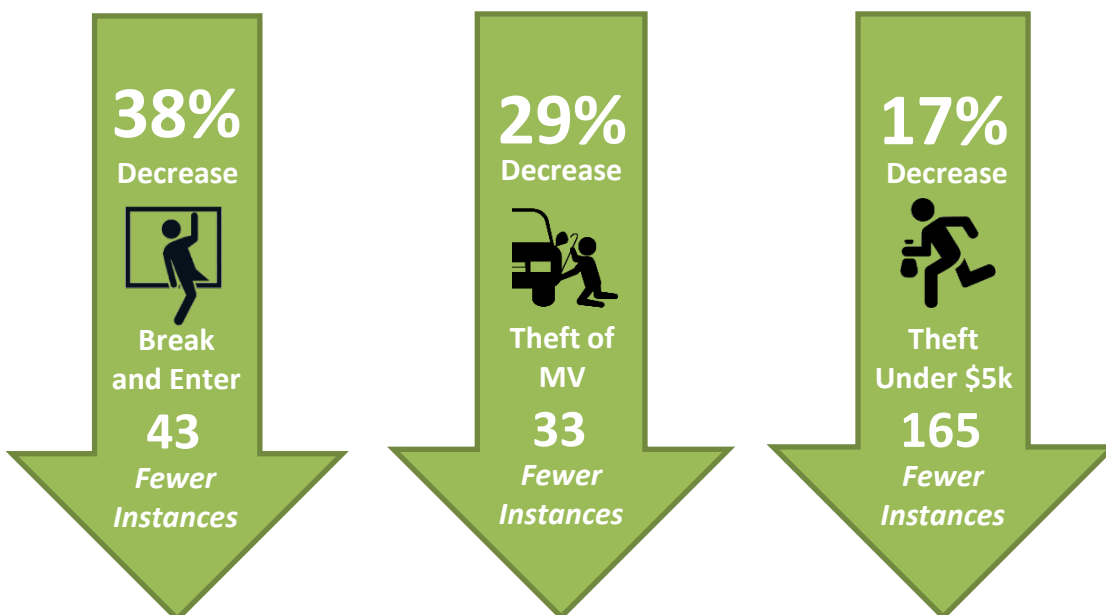

Select Property Crime

The data contained in this document was obtained from PROS, which is a live database. As such, some of the information presented could differ slightly from any past or future reports regarding the same time period.